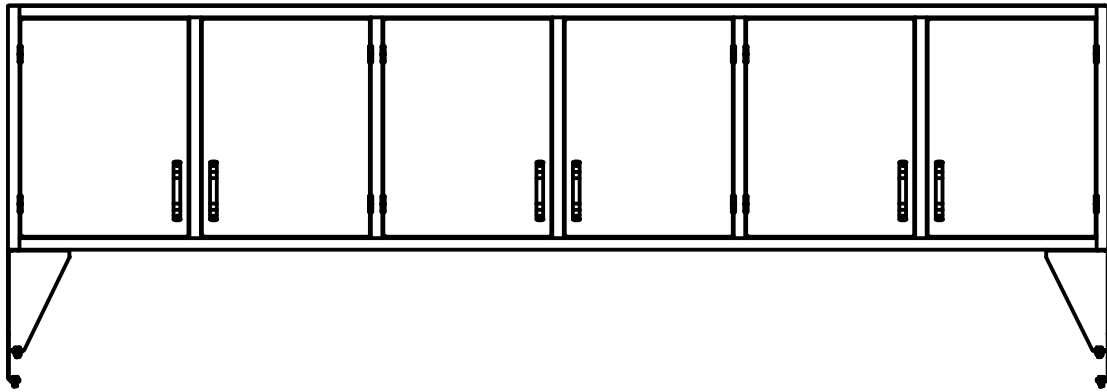

WorkPro Dimensions

Workbench Width	
2' - 25 1/2"	8' - 96 3/8"
4' - 49 1/8"	10' - 120"
6' - 72 1/4"	12' - 143 5/8"