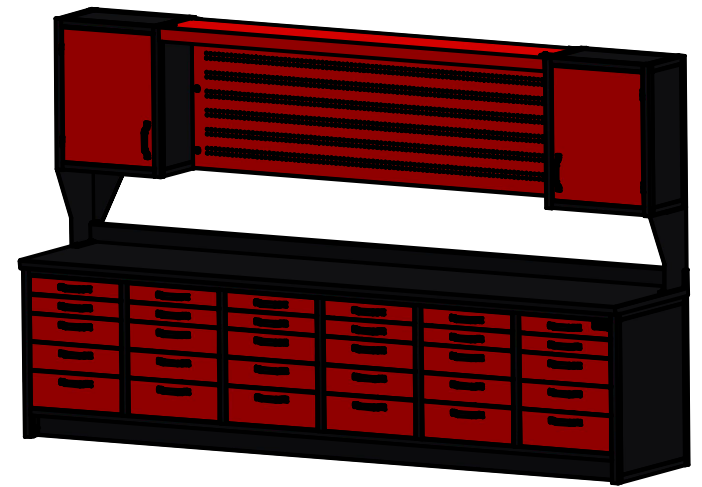

WorkPro Dimensions

Workbench Width	
2' - 25 1/2"	8' - 96 3/8"
4' - 49 1/8"	10' - 120"
6' - 72 1/4"	12' - 143 5/8"