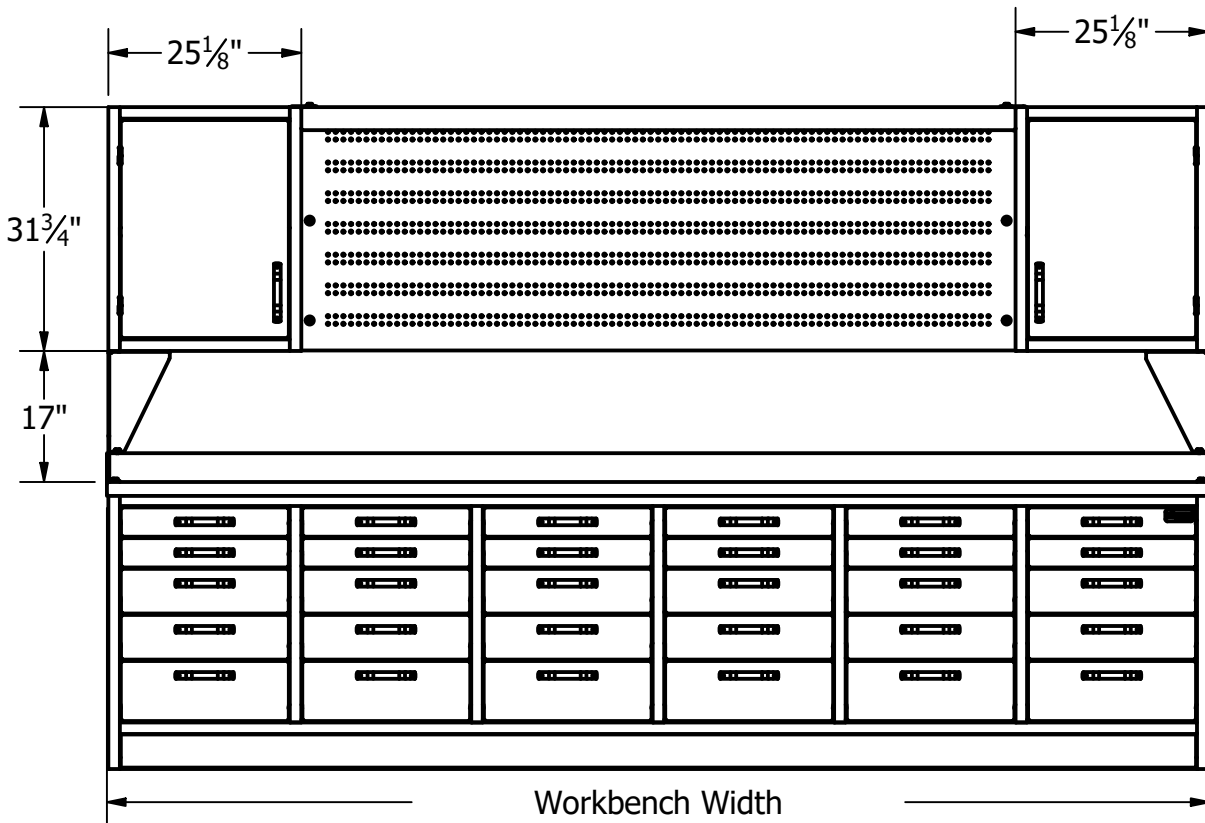

WorkPro Dimensions

Workbench Width	
2' - 25 1/2"	8' - 96 3/8"
4' - 49 1/8"	10' - 120"
6' - 72 1/4"	12' - 143 5/8"