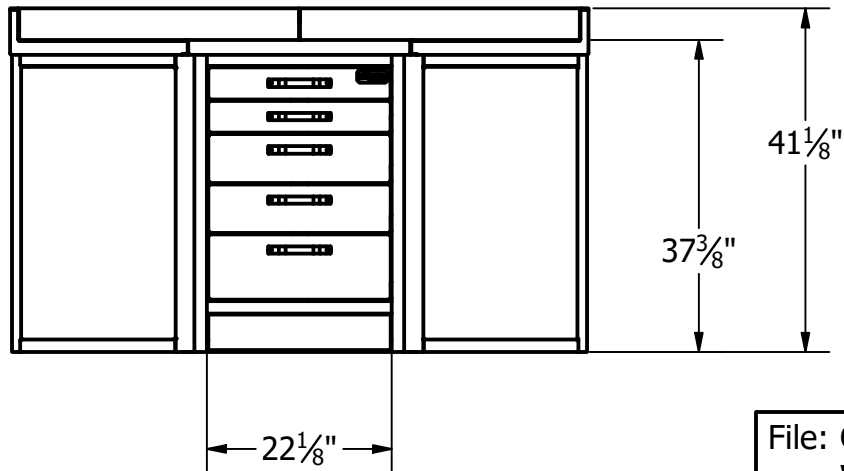

# WorkPro Corner Unit Dimensions

File: <b>CBAM-F0100 (Corner Workbench).iam</b>		 Ventures 2692 NE Nat Ave Arcadia, FL 34266 863-491-7211
Notes:		
Date: 4/29/2024	Designed By: Matt Rohrer	Scale: 1 / 23