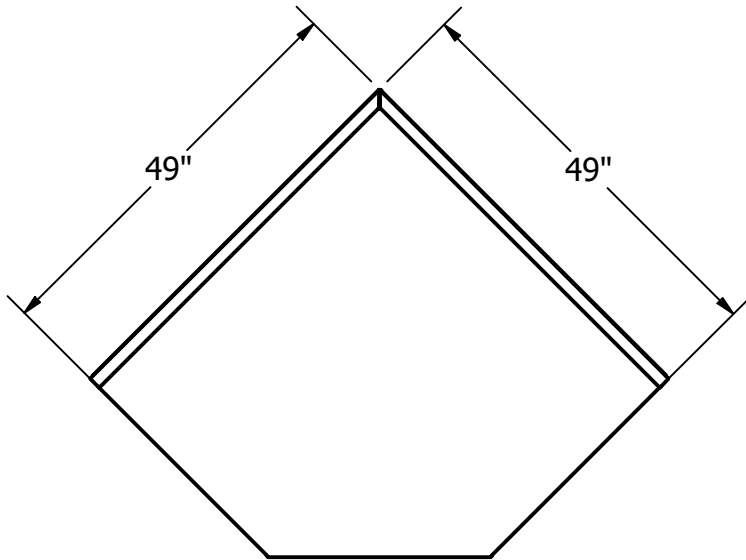

# WorkPro Corner Unit Dimensions

File: <b>CBAM-F0100 (Corner Workbench).iam</b>		 Ventures 2692 NE Nat Ave Arcadia, FL 34266 863-491-7211
Notes:		
Date: 4/29/2024	Designed By: Matt Rohrer	Scale: 1 / 23