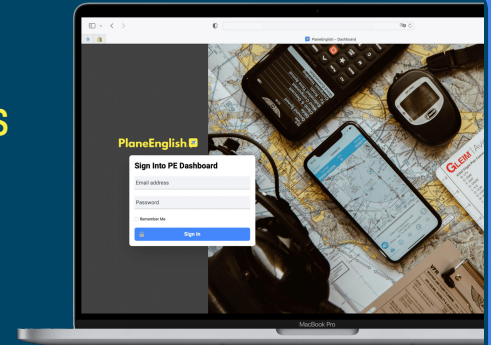

3 **MONITOR YOUR PROGRESS**

- > Sign in to dashboard with your ARSim credentials
- > Monitor:
  - > Average Proficiency
  - > Total Training Time
  - > Total Attempts

<https://dashboard.planeenglishsim.com>

4 **PURCHASE ARSim LICENSE**

Visit <https://planeenglishsim.com>
or scan ->