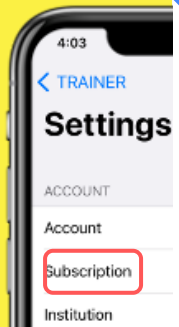

5 **ACTIVATE**

Settings>
Institution>
License Key

XYZAB-XXXXX

REACH OUT

team@planeenglishsim.com

@planeenglishsim for tips

Tutorials on PlaneEnglishSIM.com