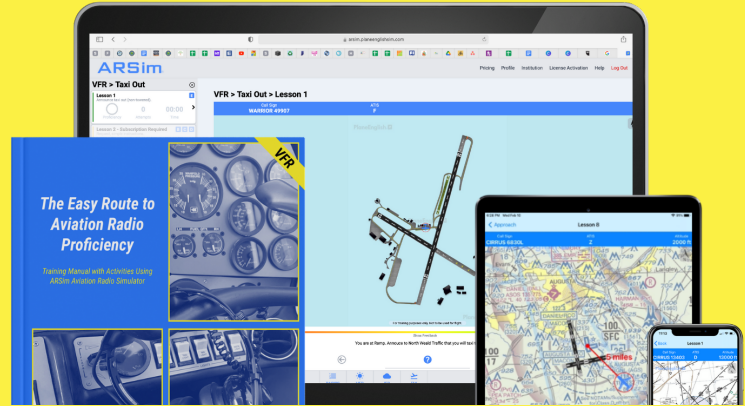

1 **DOWNLOAD**
+
CREATE AN
ACCOUNT

ARSim
Aviation Radio Simulator

BY **PlaneEnglish**

2 **EXPLORE**

- > All phases of VFR & IFR
- > TRAINER mode curriculum
- > Over 300+ airports

3 **MONITOR YOUR PROGRESS**