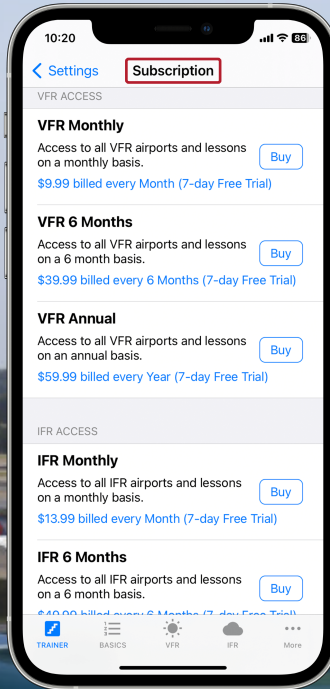

3.

SELECT SUBSCRIPTION OPTION

In settings, you can purchase a recurring SUBSCRIPTION or enter your INSTITUTION CODE purchased from our website or third-party distributor.