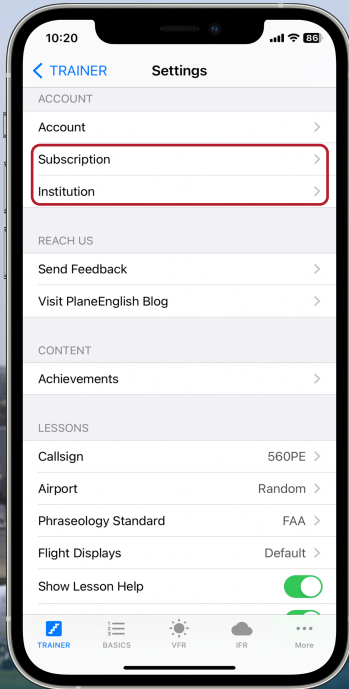

3.

SELECT SUBSCRIPTION OPTION

In settings, you can purchase a recurring SUBSCRIPTION or enter your INSTITUTION CODE purchased from our website or third-party distributor.