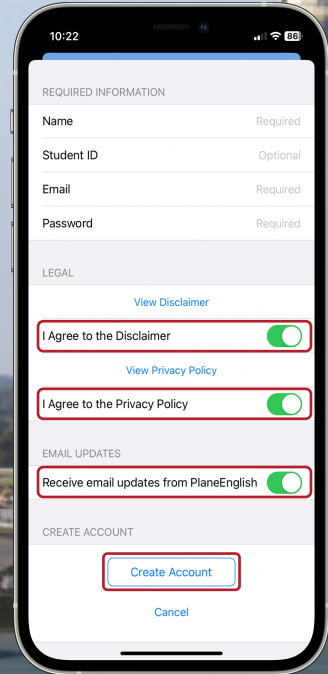

2.

CREATE AN ACCOUNT

Press "Account" in Settings.
Enter email, & password then press "Create Account".
Agree to disclaimers & press "Create Account".