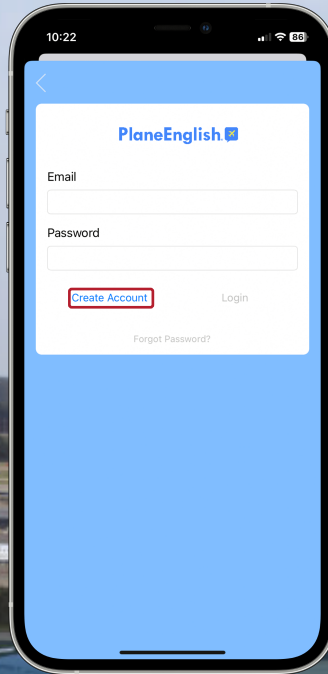

2.

CREATE AN ACCOUNT

Press "Account" in Settings.
Enter email, & password then press "Create Account".
Agree to disclaimers & press "Create Account".