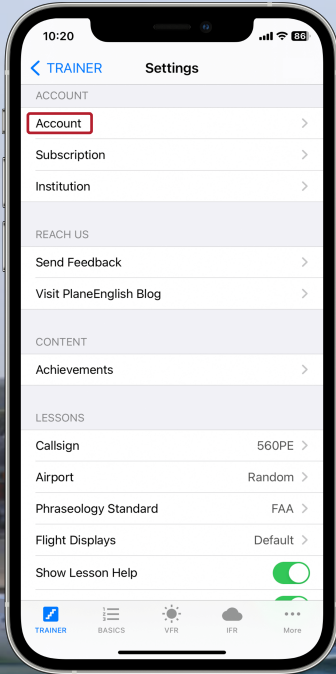

2.

CREATE AN ACCOUNT

Press "Account" in Settings.
Enter email, & password then press "Create Account".
Agree to disclaimers & press "Create Account".