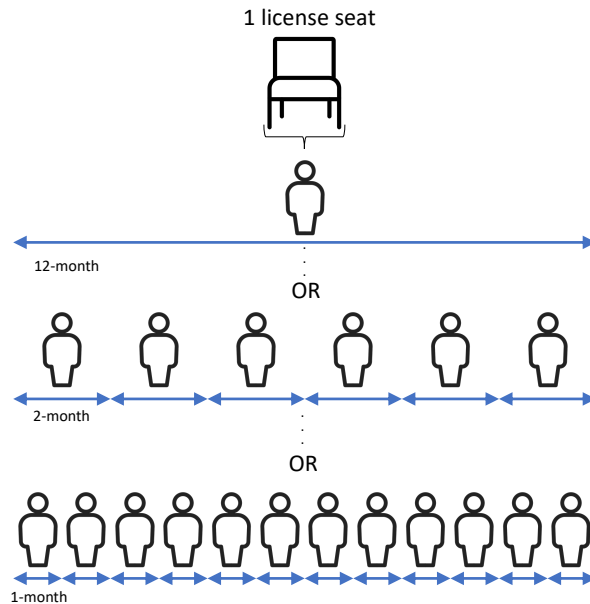

ENTERPRISE PROGRAM

- **Floating License Pricing: \$120 / seat / year**
 - Full airport database (300+ airports and airspaces)
 - Including creation of additional airports to support training needs
 - Full training curriculum
 - Including any upcoming updates to content and ARSim
 - Including creation of additional content to support your training needs
 - Unlimited access to Dashboard LMS

- **Benefits:**
 - **Tailoring** of student access to fit training schedule, e.g., one seat can support:

- **Efficient utilization of license seats**
 - Create and manage student cohorts
 - Create individual student access
 - Re-purpose license seats
- **Dashboard LMS access for activity monitoring and analytics**
 - Engagement
 - Assignment completion