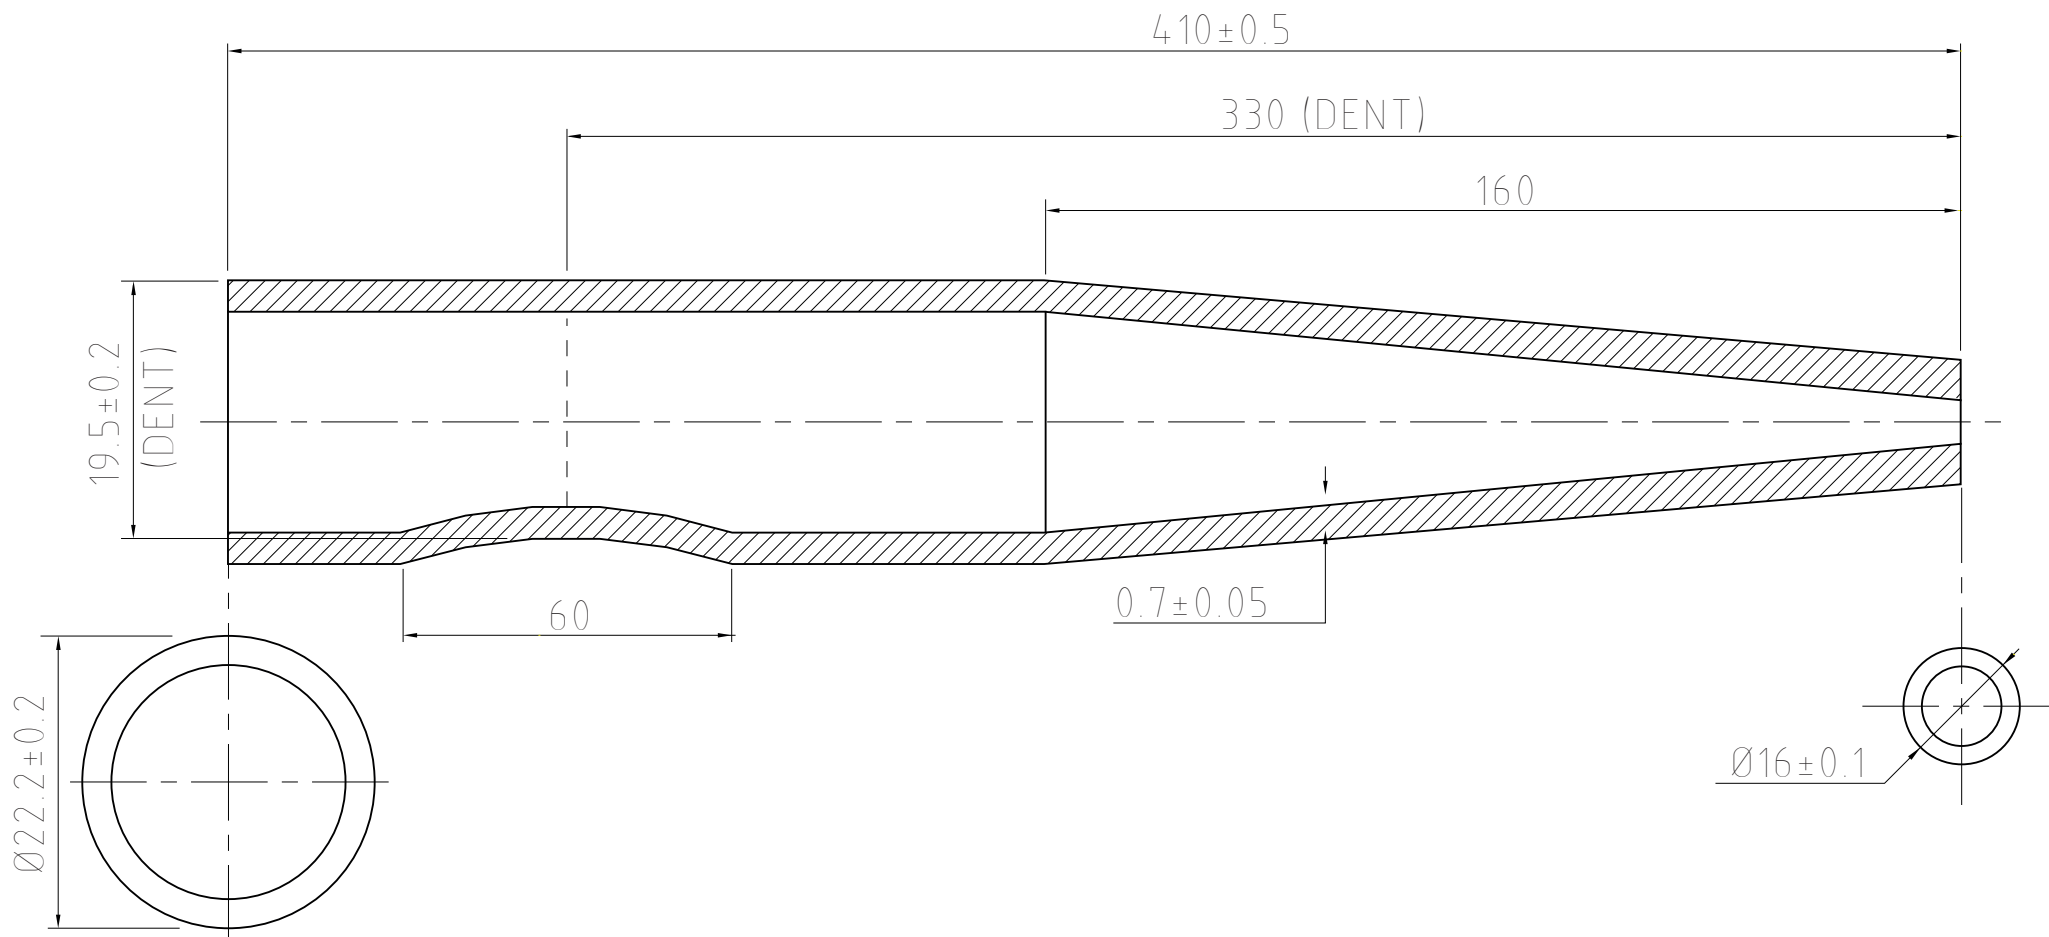

# ZONI14TO420SX

| Chain Stays | Zona Set | Release 10/10/2017\*

\*Tube specifications may be subject to change at any time without prior notice  
please double check referring to updated catalogue on Columbus web site