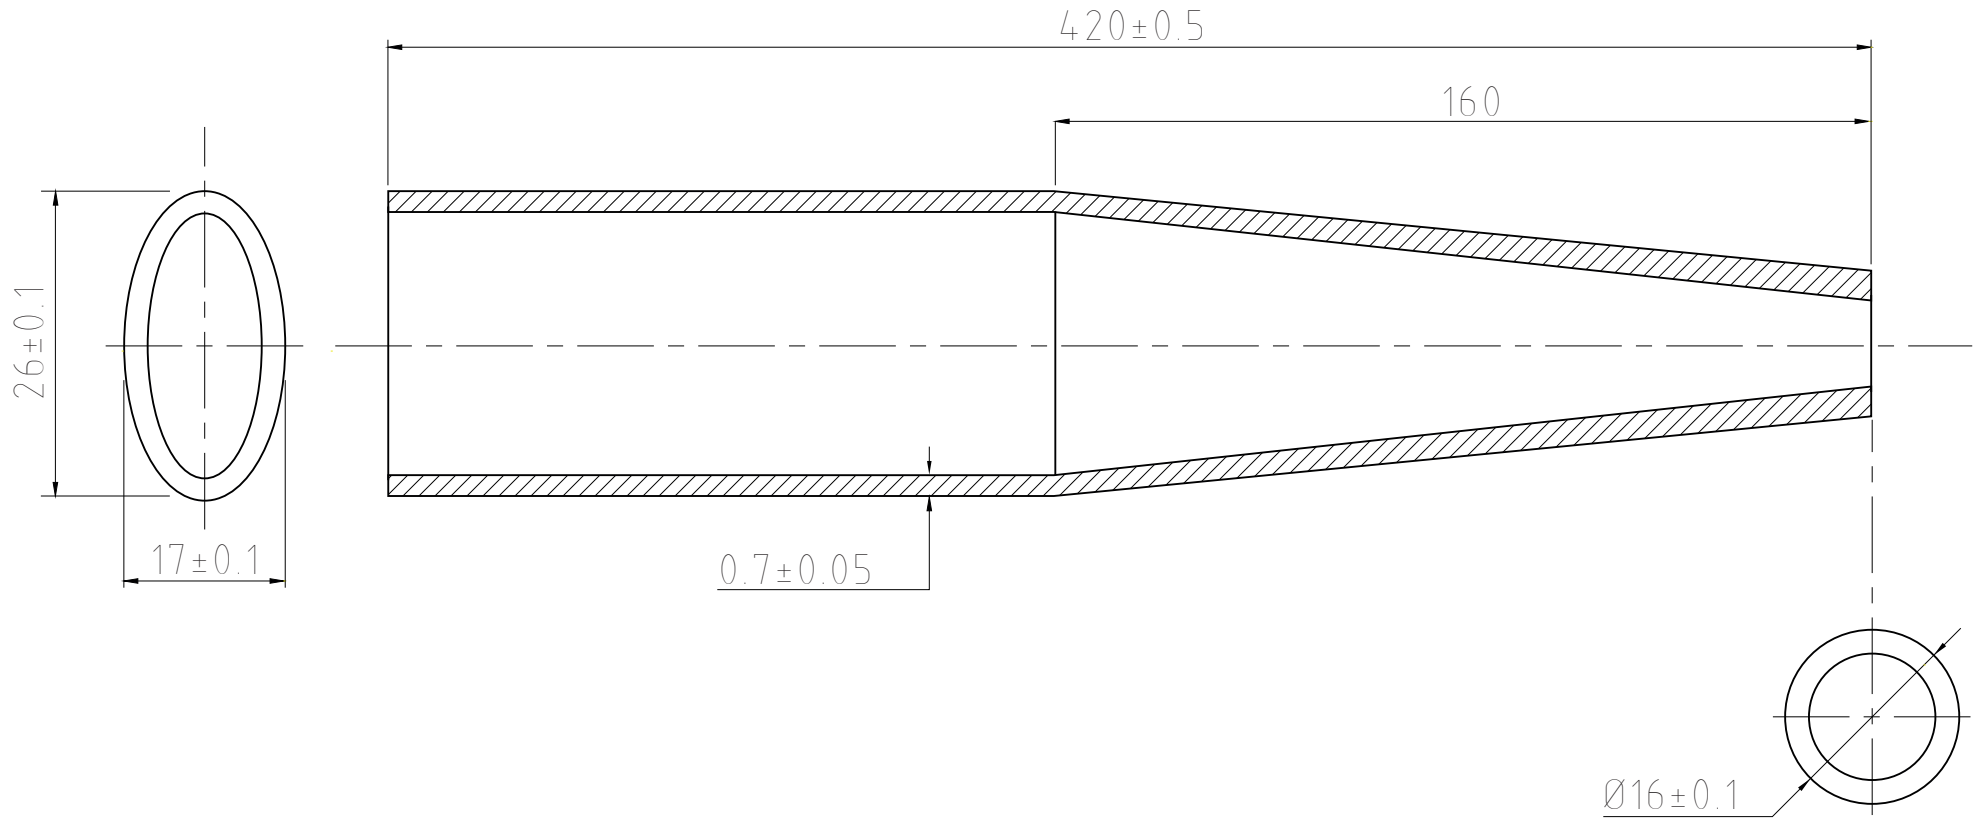

ZONI140V420DX

| Chain Stays | Zona Set | Release 12/09/2017*

*Tube specifications may be subject to change at any time without prior notice please double check referring to updated catalogue on Columbus web site