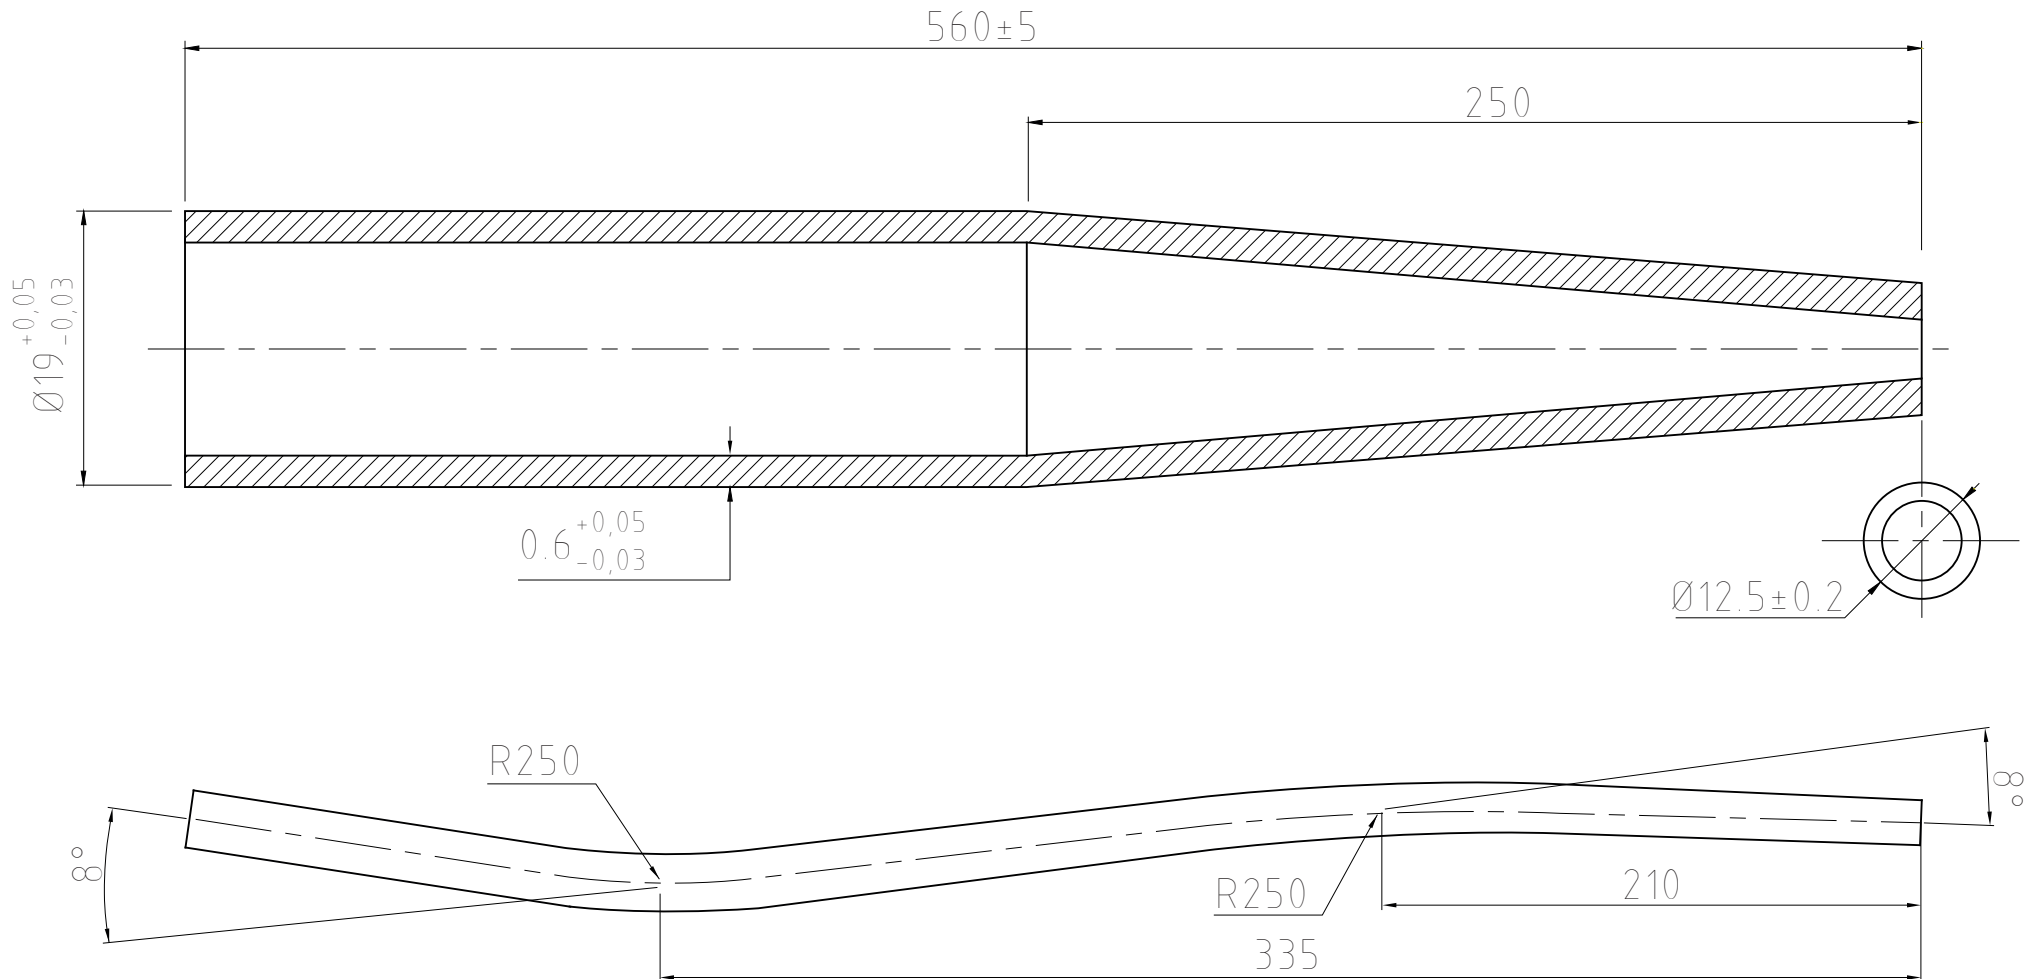

ZON915560133CR

| SEAT Stays | Zona Set | Release 14/10/2019*

*Tube specifications may be subject to change at any time without prior notice please double check referring to updated catalogue on Columbus web site