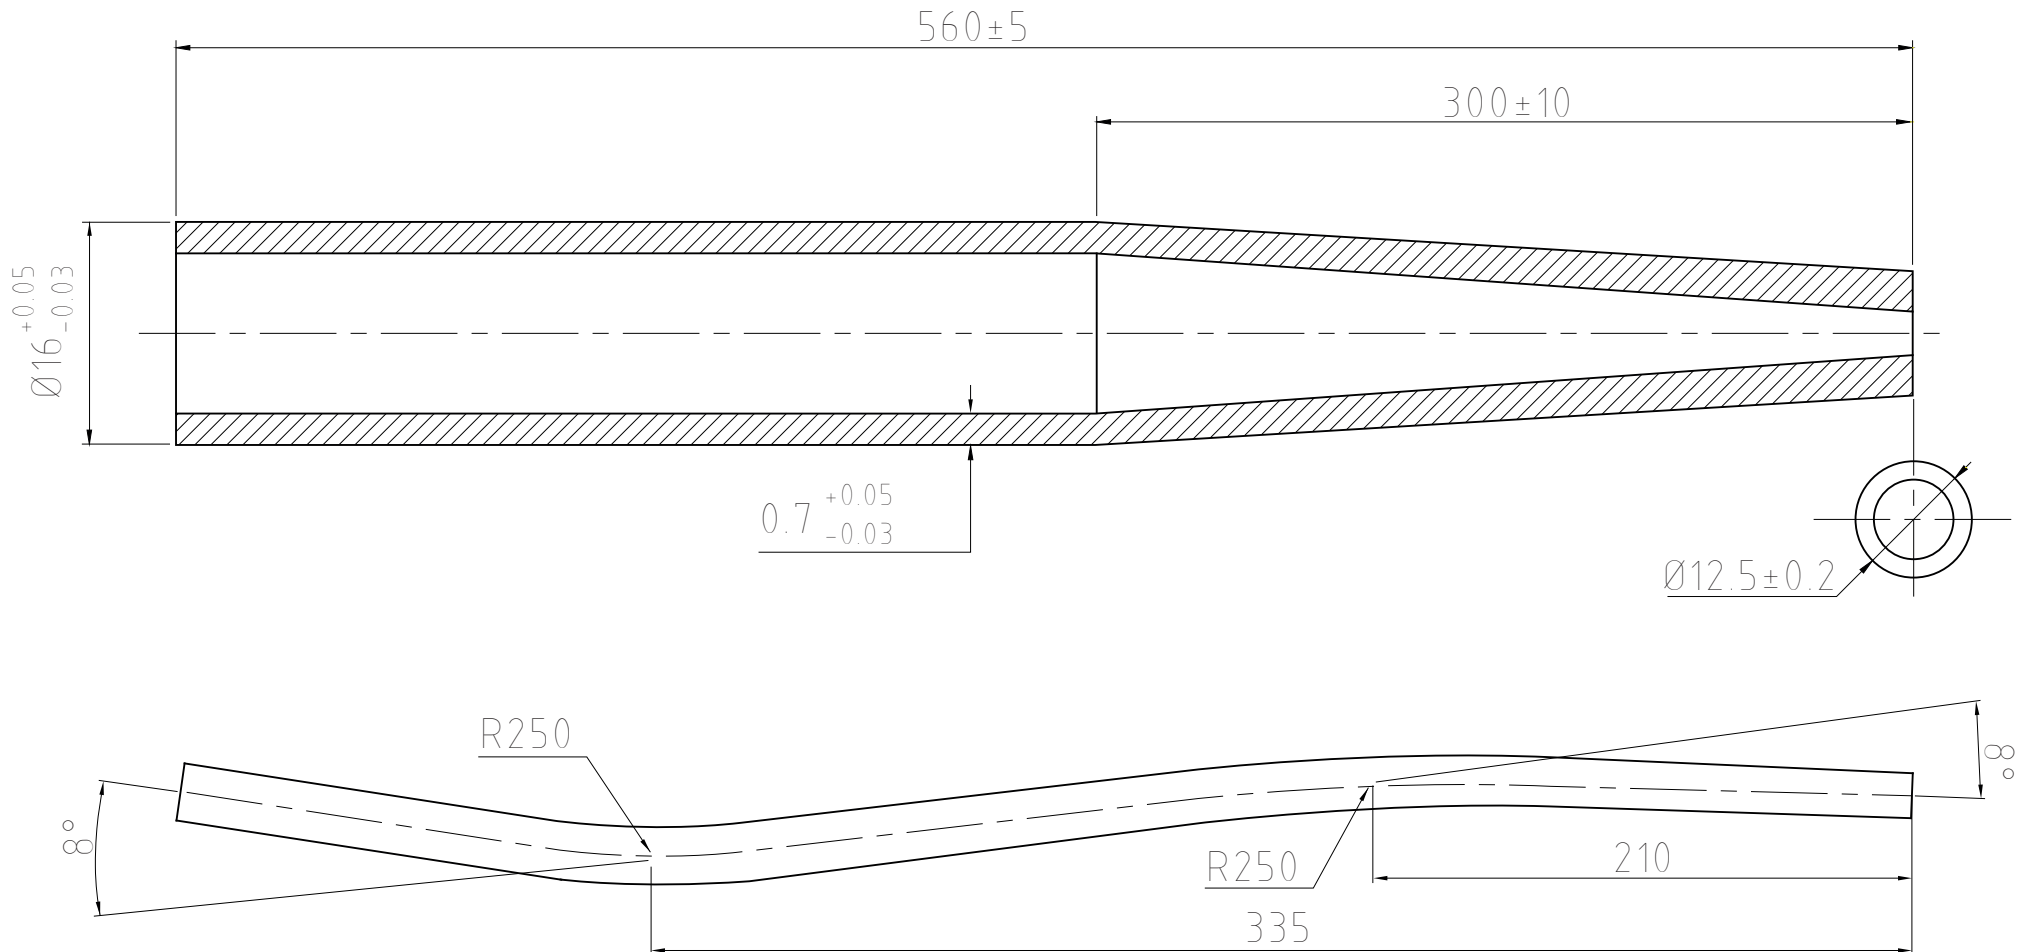

# ZON615560133CR

| SEAT Stays | Zona Set | Release 14/09/2017\*

\*Tube specifications may be subject to change at any time without prior notice please double check referring to updated catalogue on Columbus web site