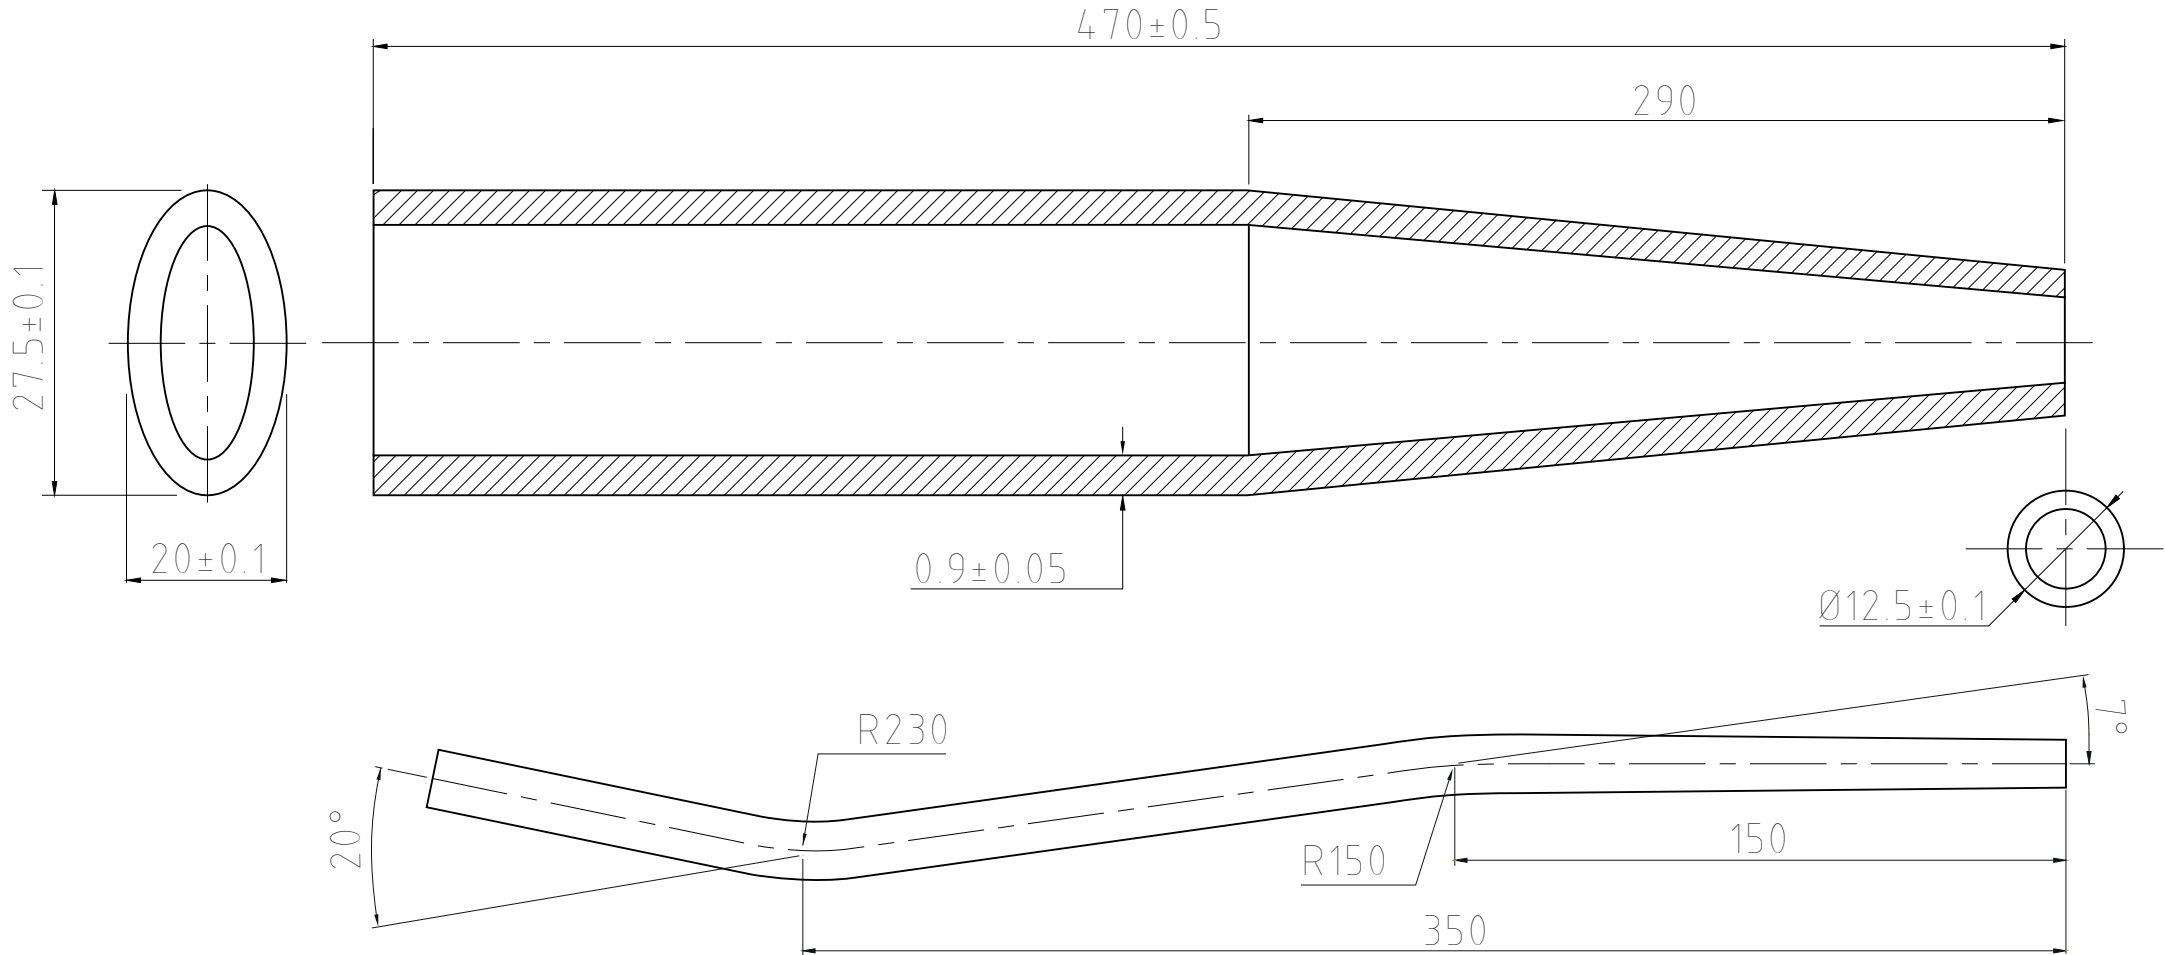

ZON1140V470FAT

| Chain Stays | Zona Set | Release 19/04/2019*

*Tube specifications may be subject to change at any time without prior notice
please double check referring to updated catalogue on Columbus web site