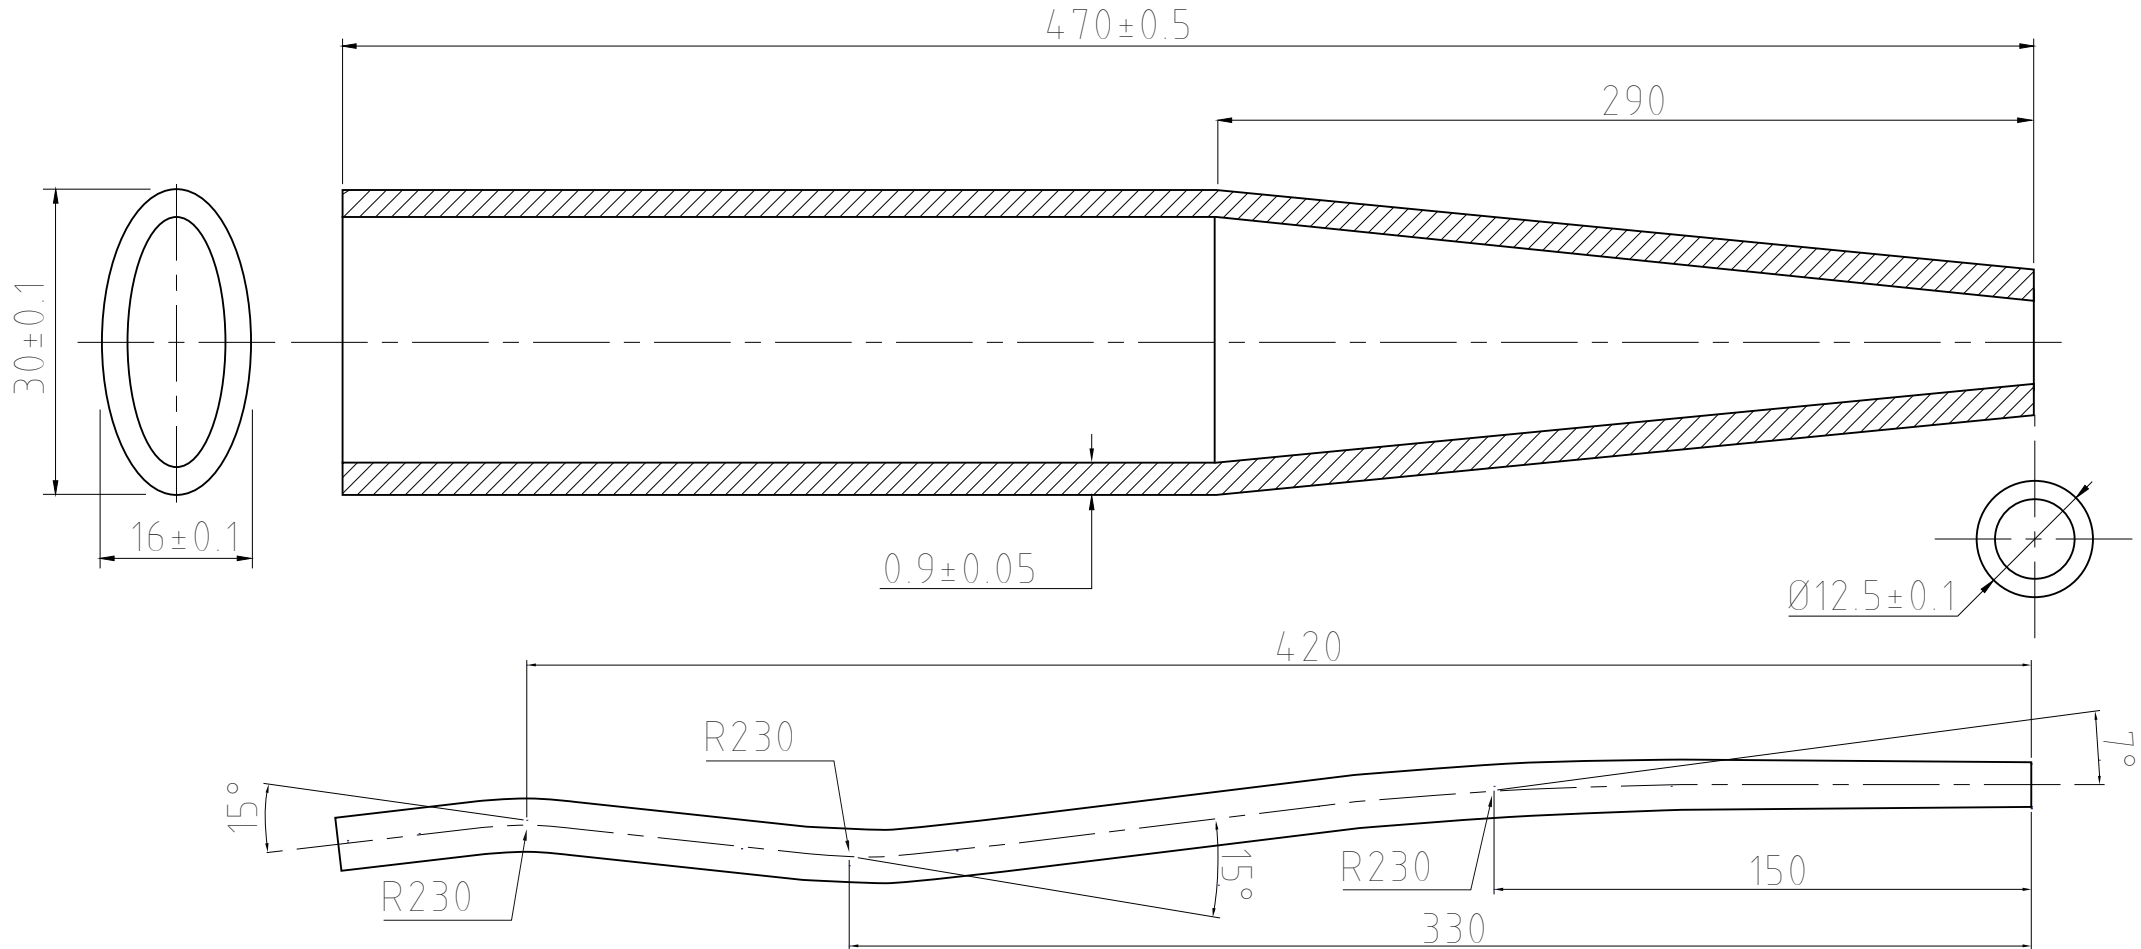

ZON114OV47029

| Chain Stays | 29'r Set | Release 04/10/2017*

*Tube specifications may be subject to change at any time without prior notice
please double check referring to updated catalogue on Columbus web site