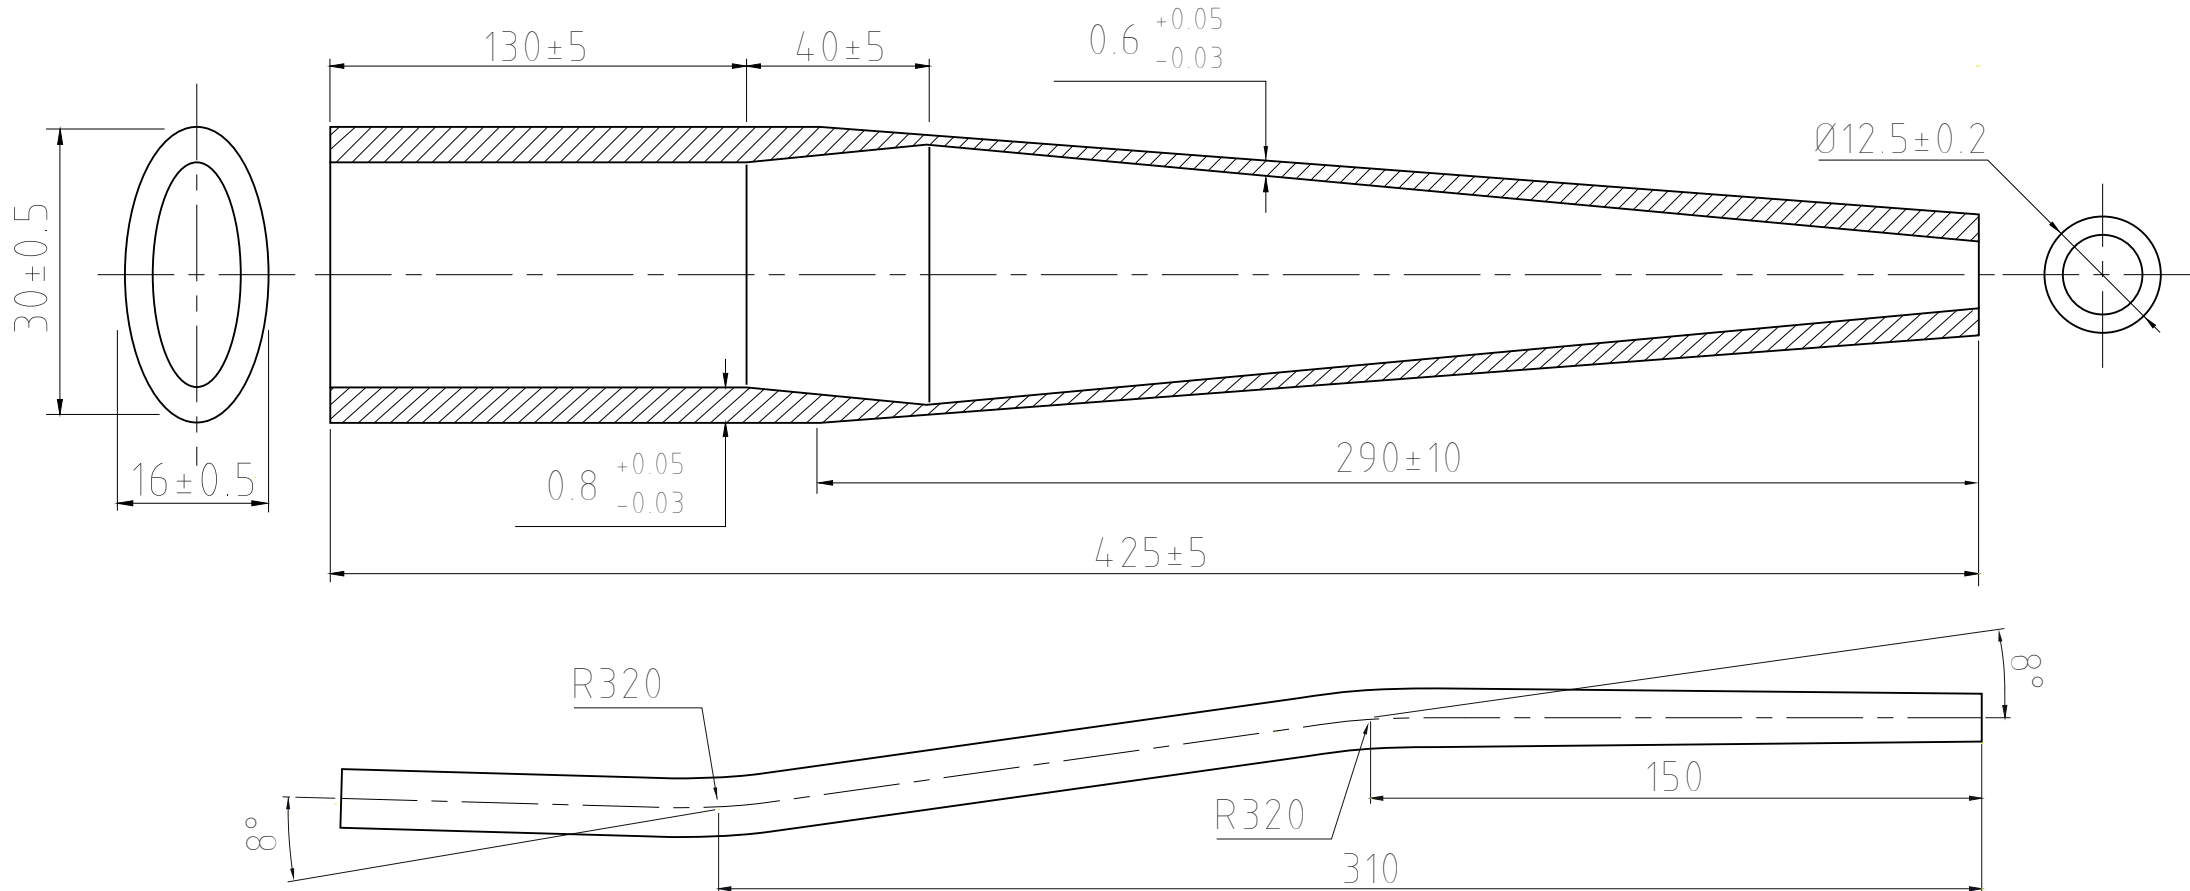

# ZON114OV425133CR

| Chain Stays | Zona Set | Release 02/10/2019\*

\*Tube specifications may be subject to change at any time without prior notice please double check referring to updated catalogue on Columbus web site

Not shorter  
than 30mm