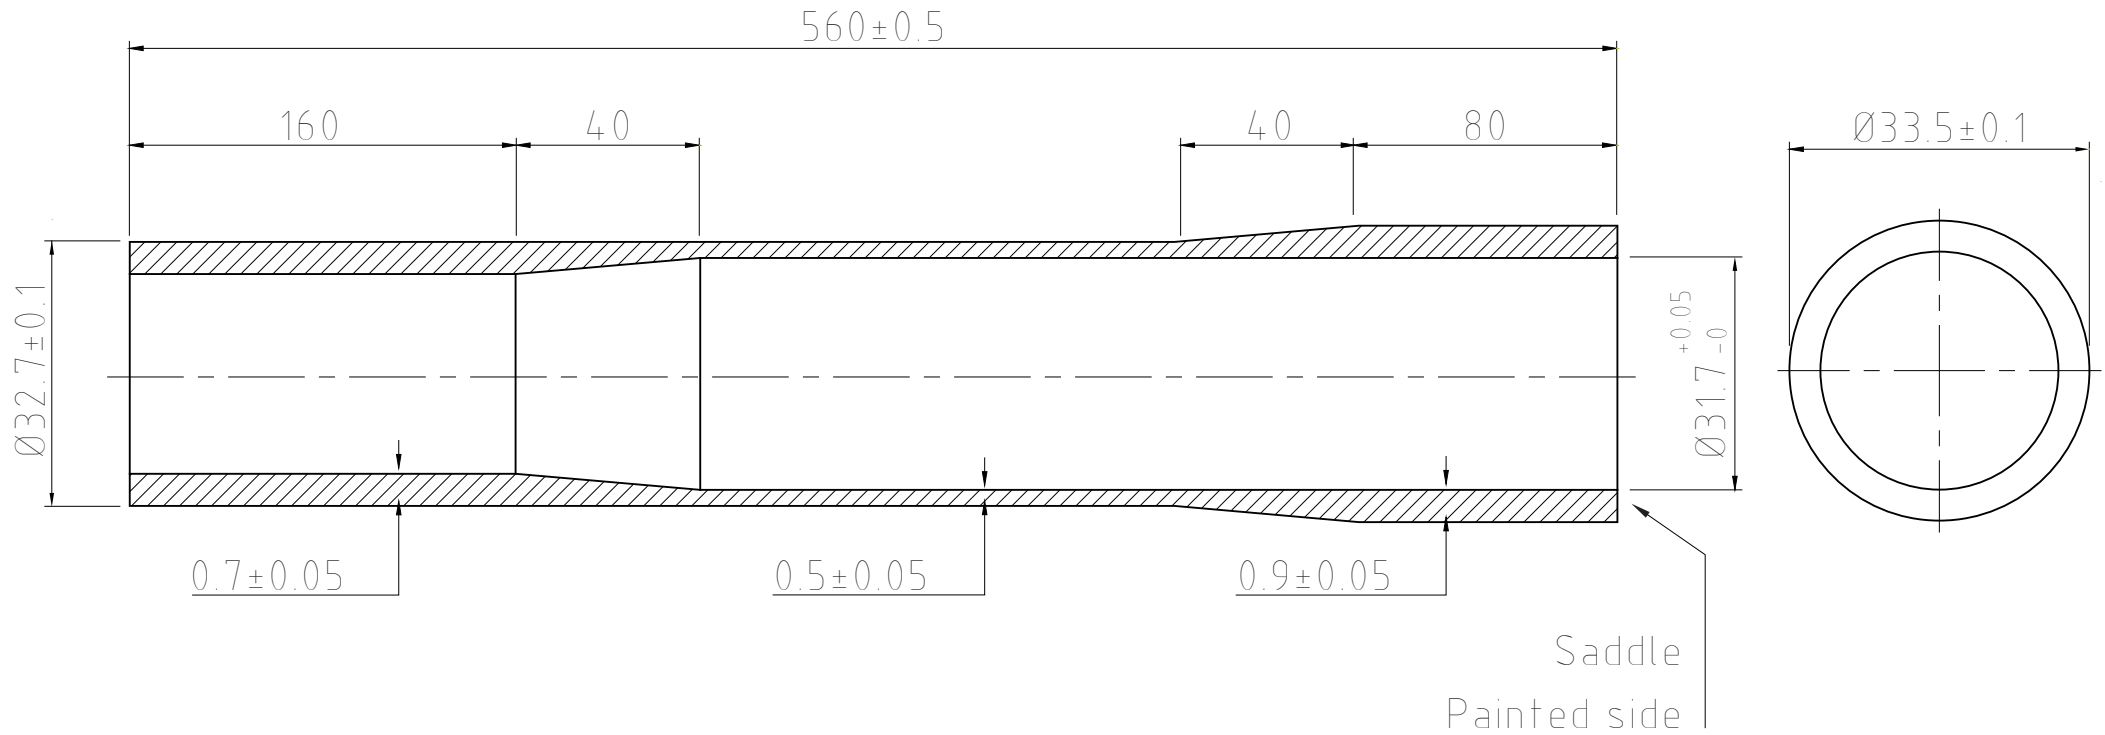

ZON113560001

| SEAT Tube | Zona Set | Release 29/10/2018*

*Tube specifications may be subject to change at any time without prior notice please double check referring to updated catalogue on Columbus web site

Not shorter
than 120mm

DO NOT
CUT