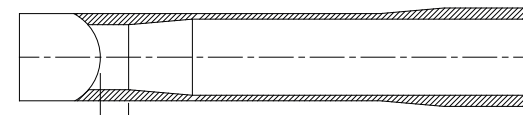

**Thickness can be 1,05mm in the first 15mm

*Tube specifications may be subject to change at any time without prior notice please double check referring to updated catalogue on Columbus web site

Not shorter than 120mm

DO NOT CUT