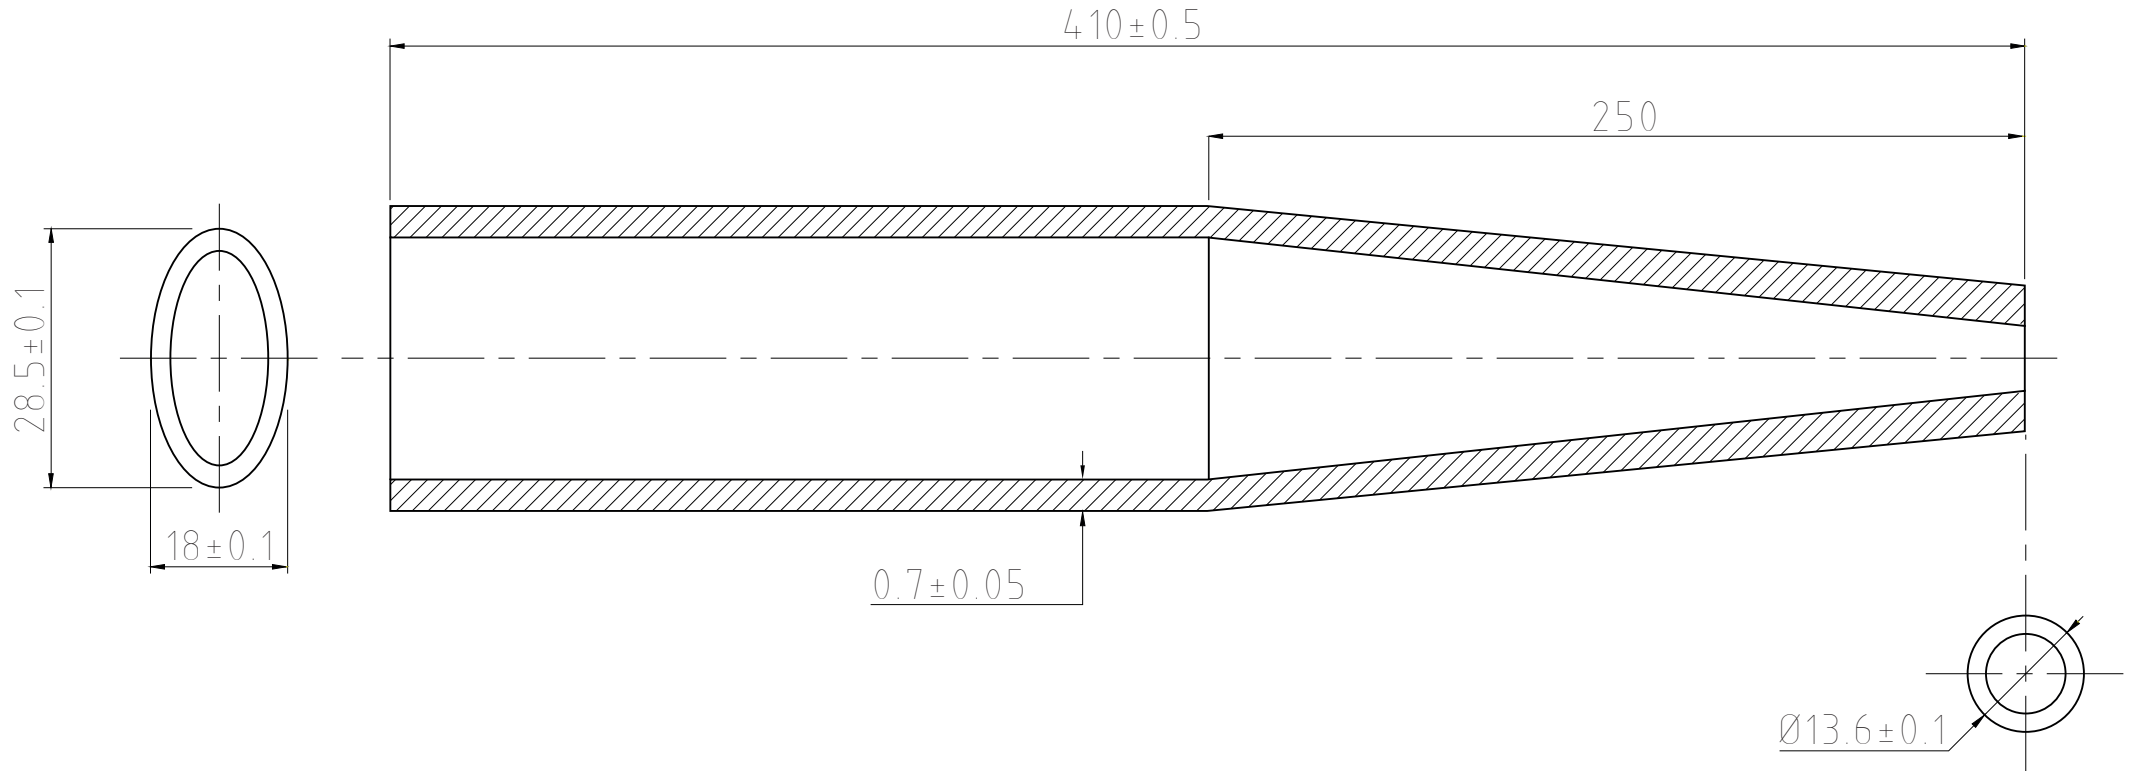

XCR114OV410001

| Chain Stays | XCR Set | Release 04/10/2017*

*Tube specifications may be subject to change at any time without prior notice
please double check referring to updated catalogue on Columbus web site