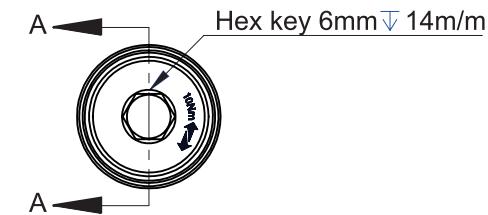

| D12mm skewer | 163mm | Release 12/07/2019*
Black anodized aluminum

*Specifications may be subject to change at any time without prior notice
please double check referring to updated catalogue on Columbus web site