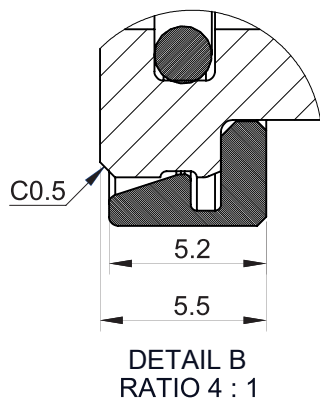

| D12mm skewer | 163mm | Release 12/07/2019*
Black anodized aluminum

*Specifications may be subject to change at any time without prior notice
please double check referring to updated catalogue on Columbus web site