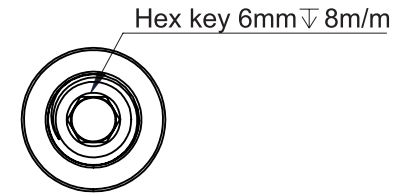

| D12mm skewer | 163mm | Release 12/07/2019*
Black anodized aluminum

*Specifications may be subject to change at any time without prior notice
please double check referring to updated catalogue on Columbus web site