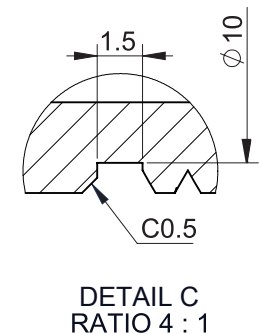

| D12mm skewer | 163mm | Release 12/07/2019*
Black anodized aluminum

*Specifications may be subject to change at any time without prior notice
please double check referring to updated catalogue on Columbus web site