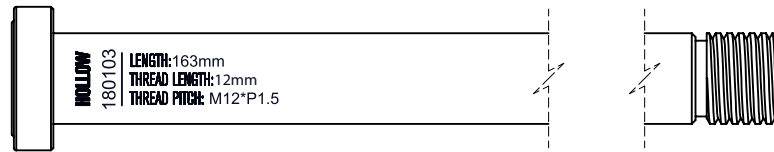

| D12mm skewer | 163mm | Release 12/07/2019*
Black anodized aluminum

*Specifications may be subject to change at any time without prior notice
please double check referring to updated catalogue on Columbus web site