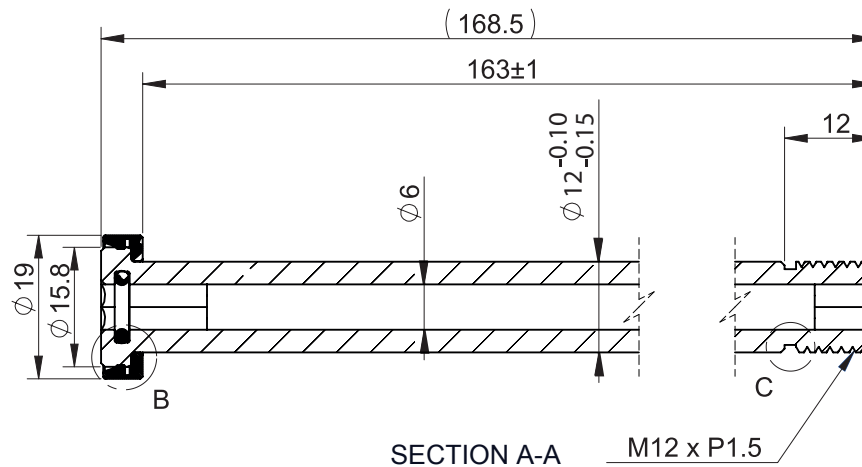

| D12mm skewer | 163mm | Release 12/07/2019*
Black anodized aluminum

*Specifications may be subject to change at any time without prior notice
please double check referring to updated catalogue on Columbus web site