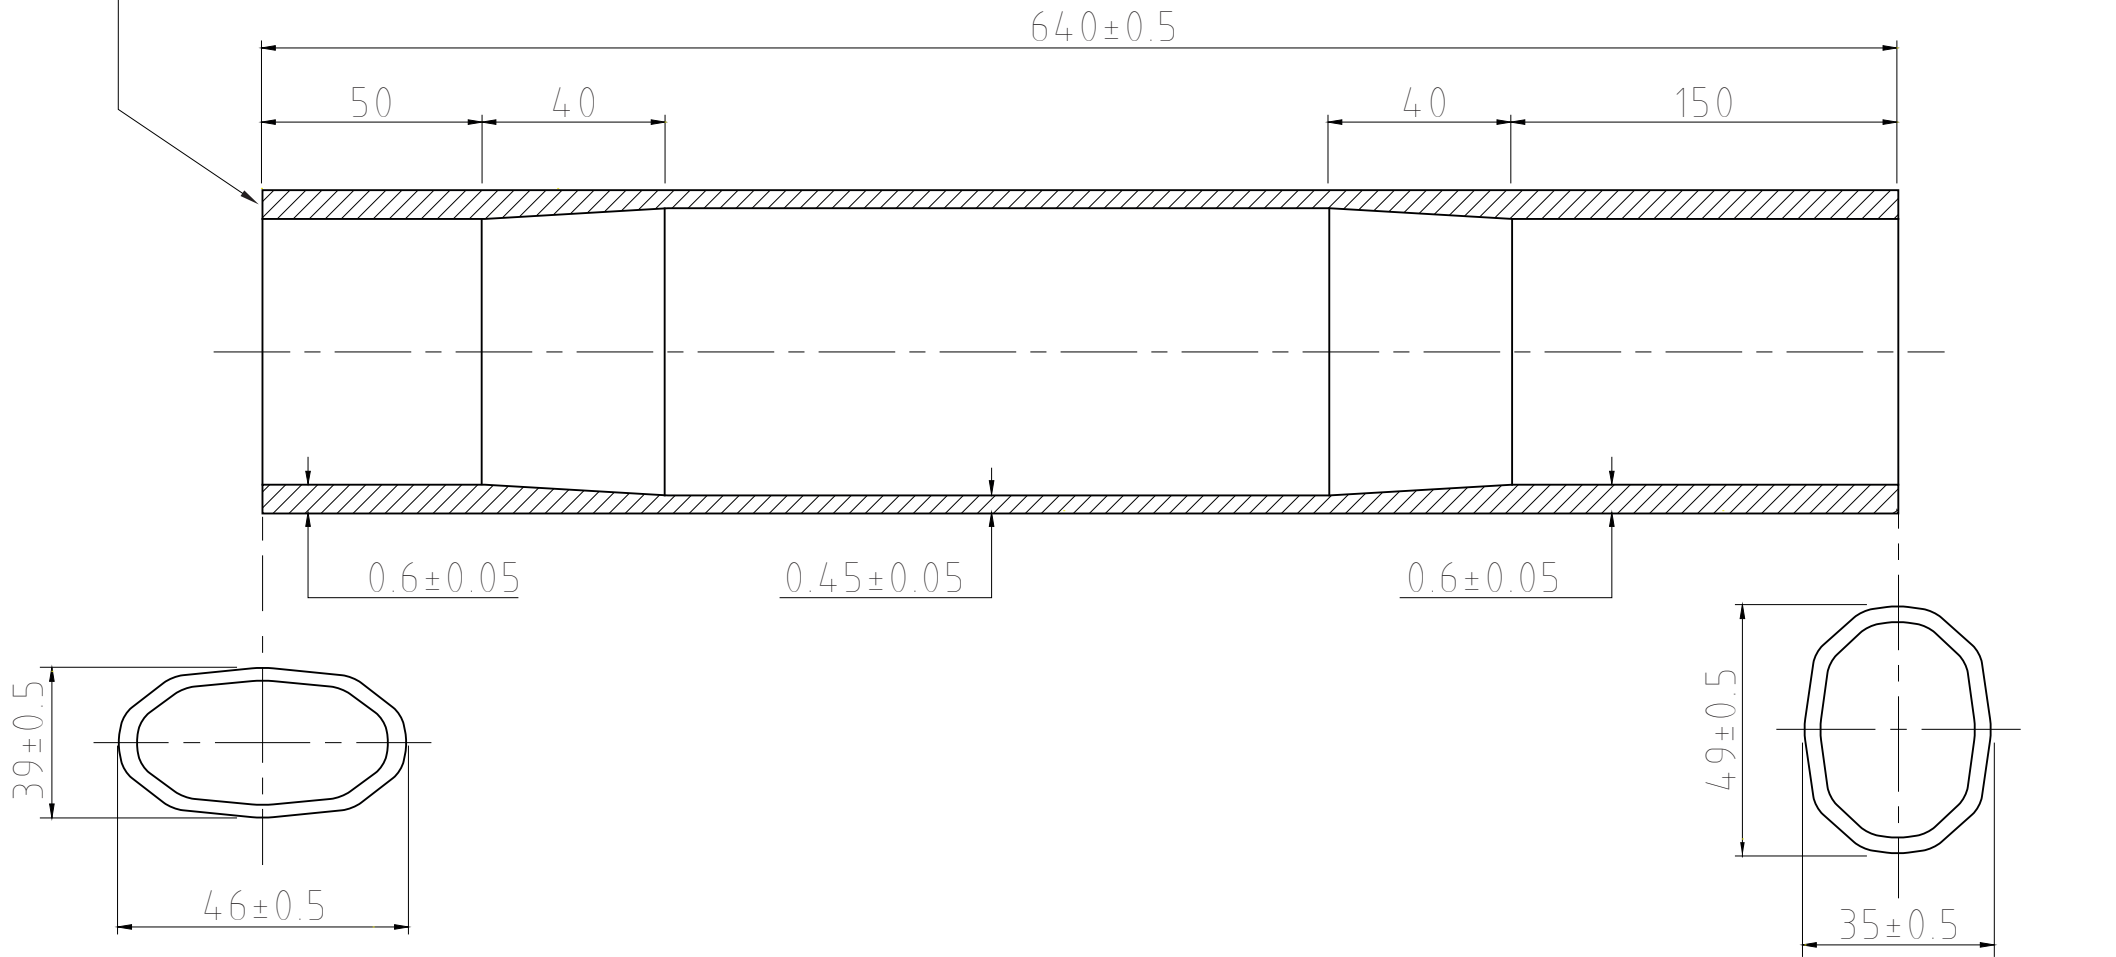

Painted side / BB Side
 (Do not cut to measure)

*Tube specifications may be subject to change at any time without prior notice please double check referring to updated catalogue on Columbus web site

Not shorter than 30mm

Not shorter than 30mm