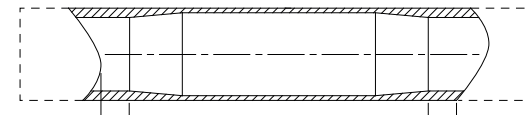

Painted side / BB Side
 (Do not cut to measure)

*Tube specifications may be subject to change at any time without prior notice please double check referring to updated catalogue on Columbus web site

Not shorter than 30mm

Not shorter than 30mm