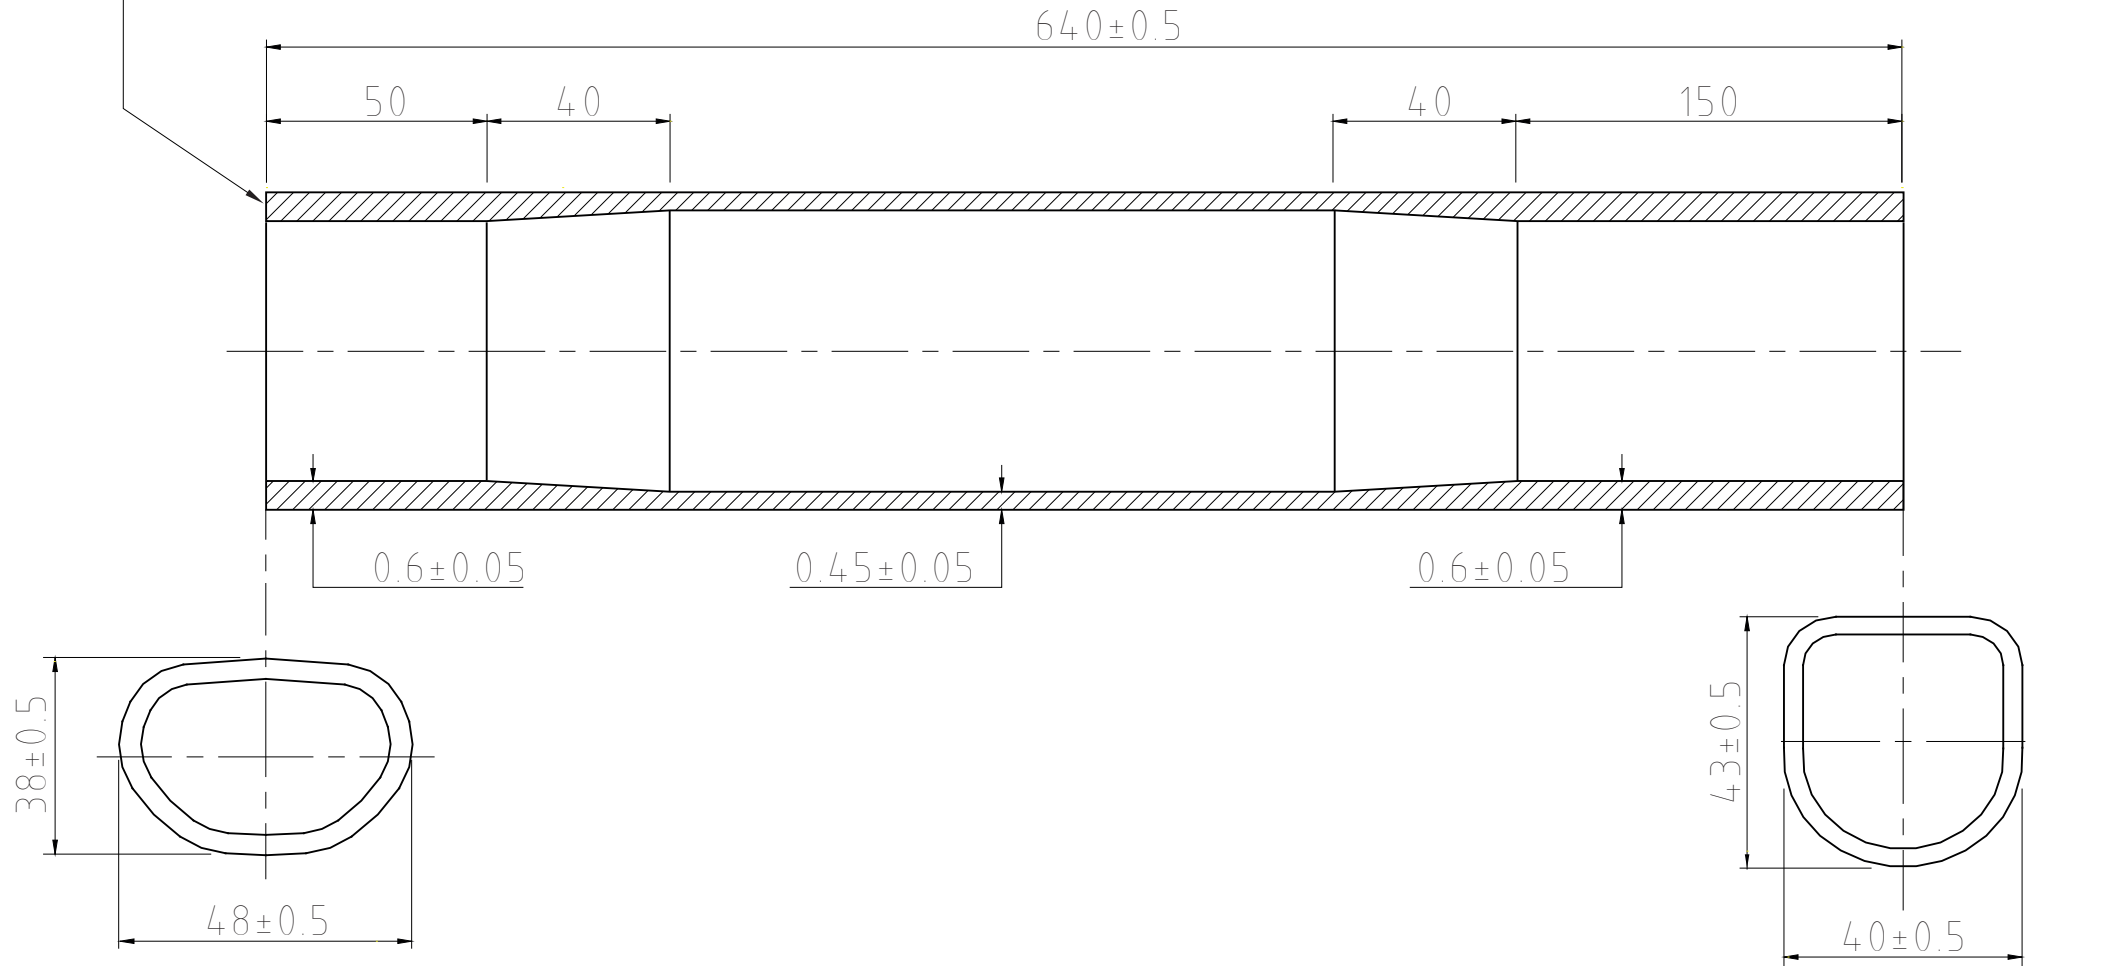

Painted side / BB Side
 (Do not cut to measure)

*Tube specifications may be subject to change at any time without prior notice please double check referring to updated catalogue on Columbus web site

 Not shorter
 than 30mm

 Not shorter
 than 30mm