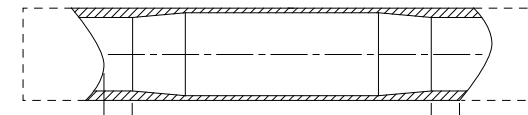

Painted side / BB Side
 (Do not cut to measure)

*Tube specifications may be subject to change at any time without prior notice please double check referring to updated catalogue on Columbus web site

 Not shorter
 than 30mm

 Not shorter
 than 30mm