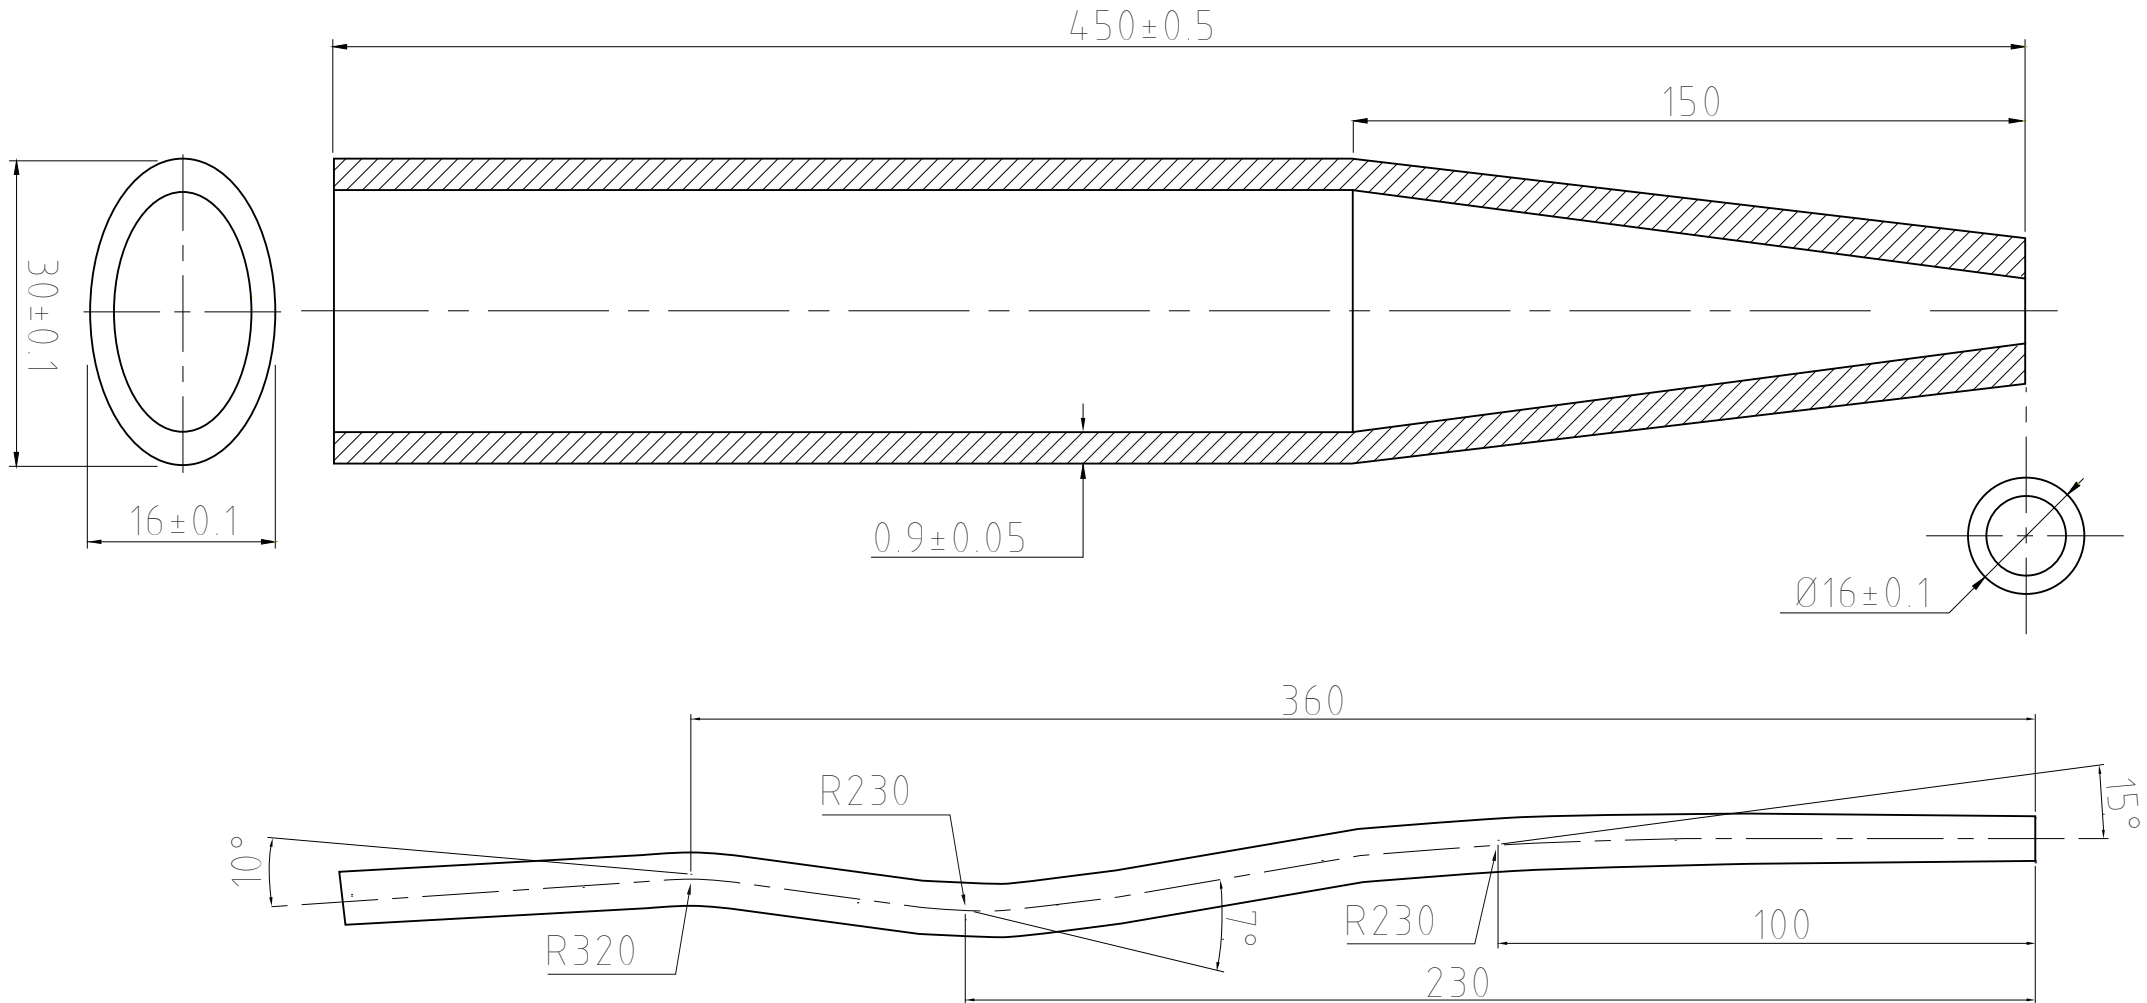

# SLF114OV450DX001

| Chain Stays | LIFE Set | Release 06/04/2018\*

\*Tube specifications may be subject to change at any time without prior notice please double check referring to updated catalogue on Columbus web site