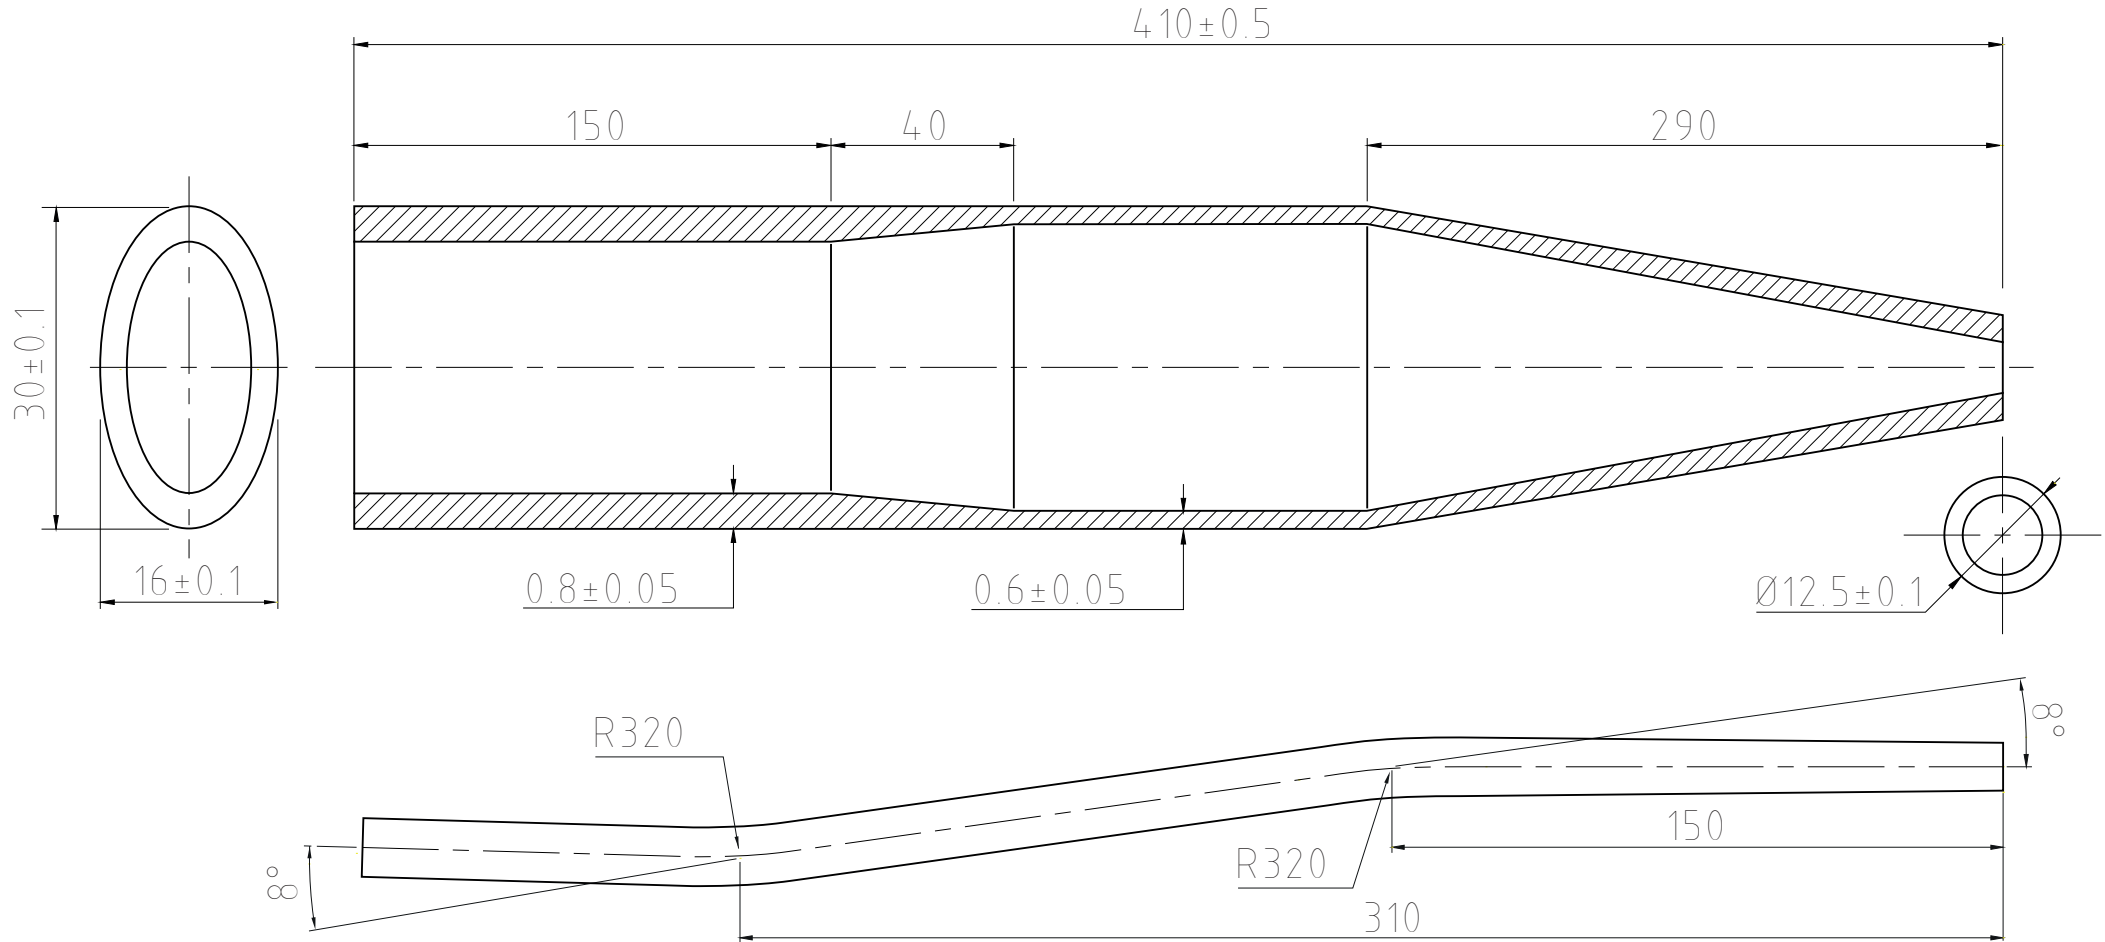

SLF114OV410001CR

| Chain Stays | Life Set | Release 08/02/2018*

*Tube specifications may be subject to change at any time without prior notice please double check referring to updated catalogue on Columbus web site

Not shorter
than 30mm