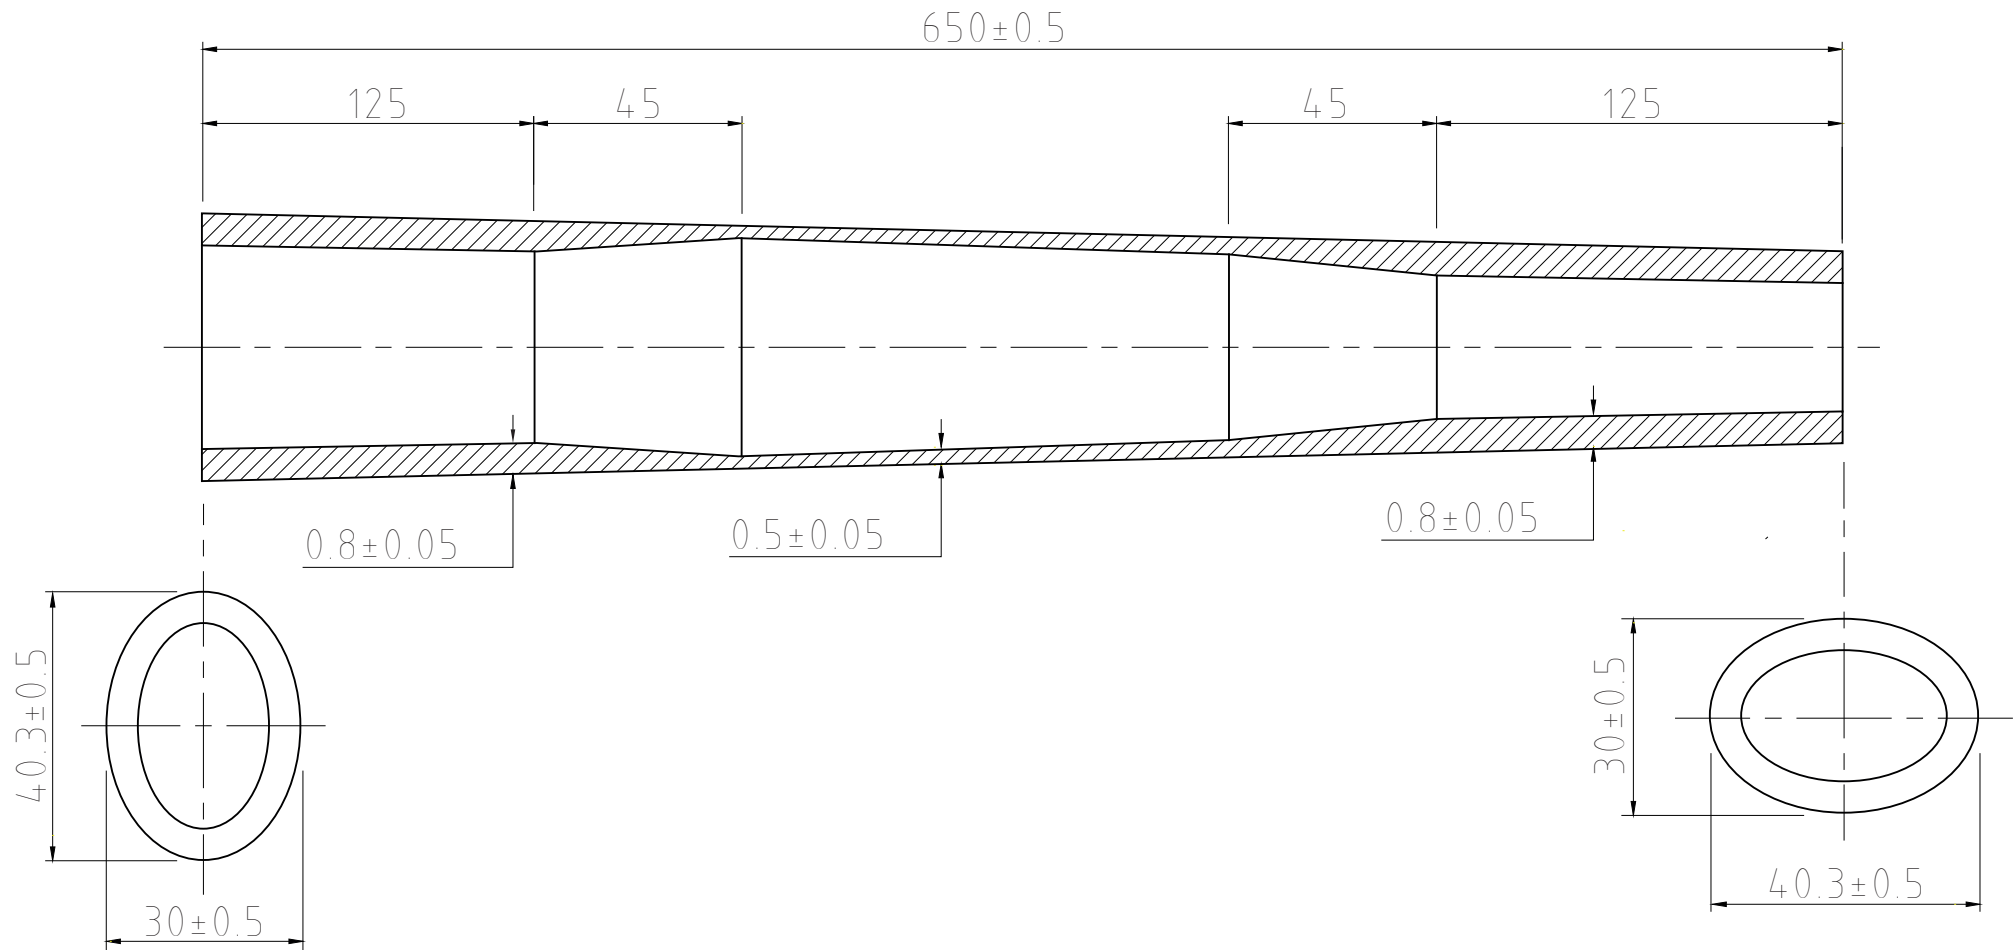

MAXL12650

| DOWN Tube | MAX Set | Release 27/09/2017*

*Tube specifications may be subject to change at any time without prior notice please double check referring to updated catalogue on Columbus web site

Not shorter
than 30mm

Not shorter
than 30mm