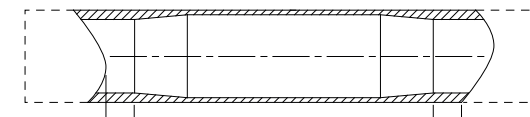

MAXL12650

| DOWN Tube | MAX Set | Release 27/09/2017*

*Tube specifications may be subject to change at any time without prior notice please double check referring to updated catalogue on Columbus web site

Not shorter
than 30mm

Not shorter
than 30mm