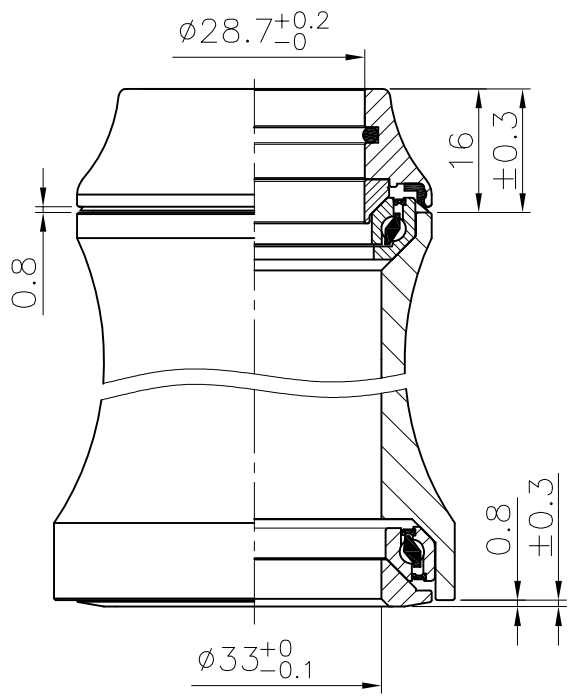

Double Side
Of Laser Logo

Stack Height: $16+0.8=16.8\text{mm}$

X	Washer	4WS0280-ST1	SPTe	1	
7	Crown Race	2H30230-B1B0	Alloy	1	Black
6	ACB Bearing	2HMR0110-L011	SUJ2	1	46.9x34.1 45°x45
5	ACB Bearing	2HMR0080-L011	SUJ2	1	41.8x30.5 45°x45
4	Compressure Ring	2H20060-B1S0	Alloy	1	Silver
3	Seal	4H07050-P01	Rubber	1	Black
2	Top Cap	888-3H1001M-CA4	Carbon	1	UD
1	O-Ring	4H06030-P01	Rubber	1	Black
NO.	Description	PART NO.	Material	Q'TY	Remark