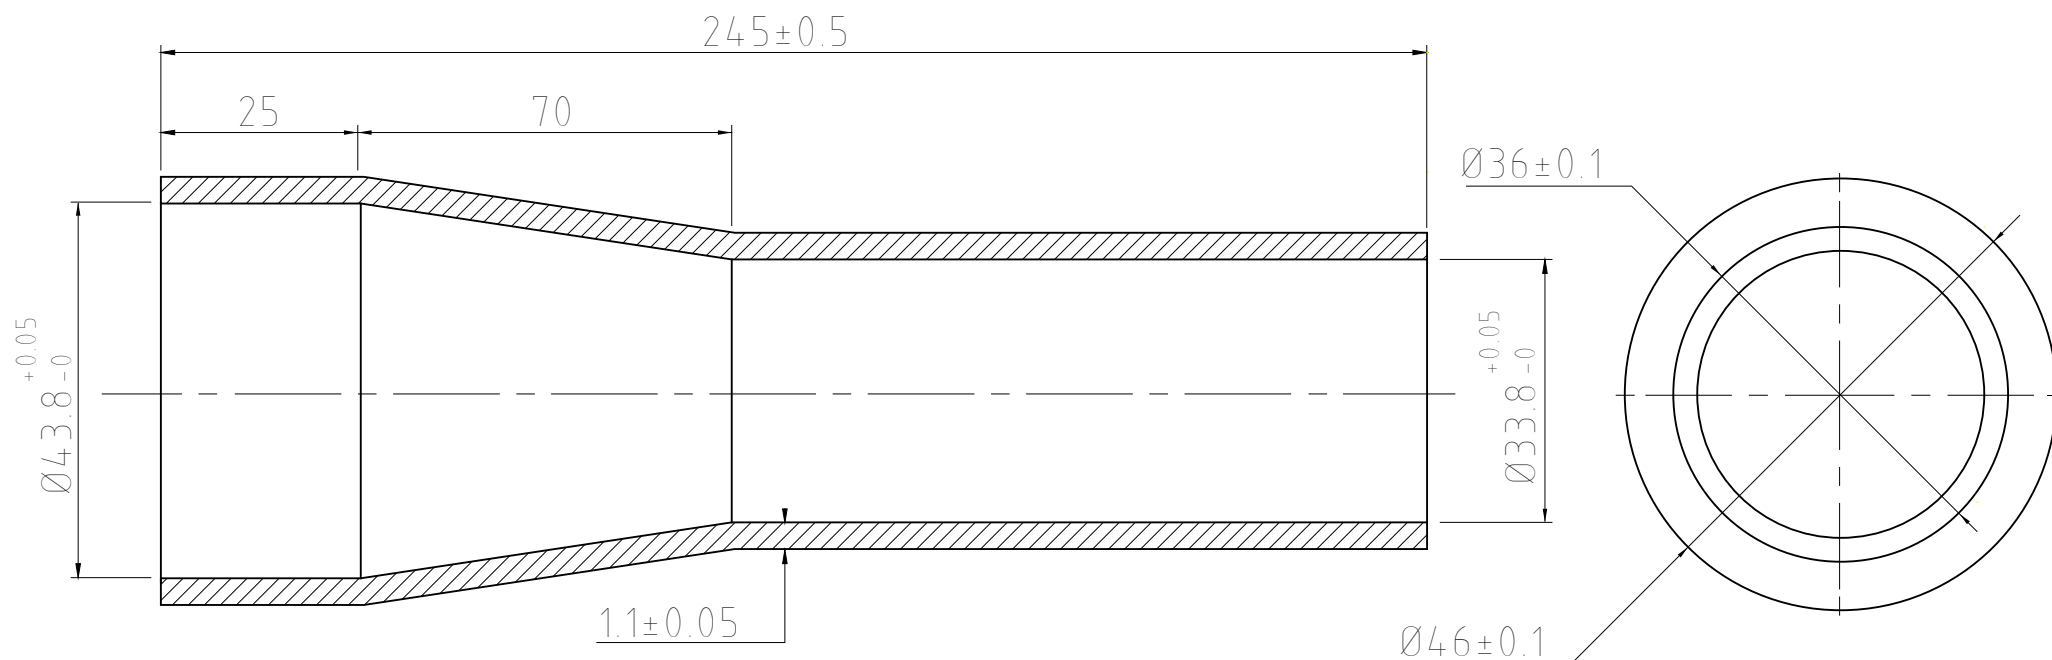

# CYRG18245001

| HEAD Tube | HSS Set | Release 25/09/2017\*

\*Tube specifications may be subject to change at any time without prior notice please double check referring to updated catalogue on Columbus web site