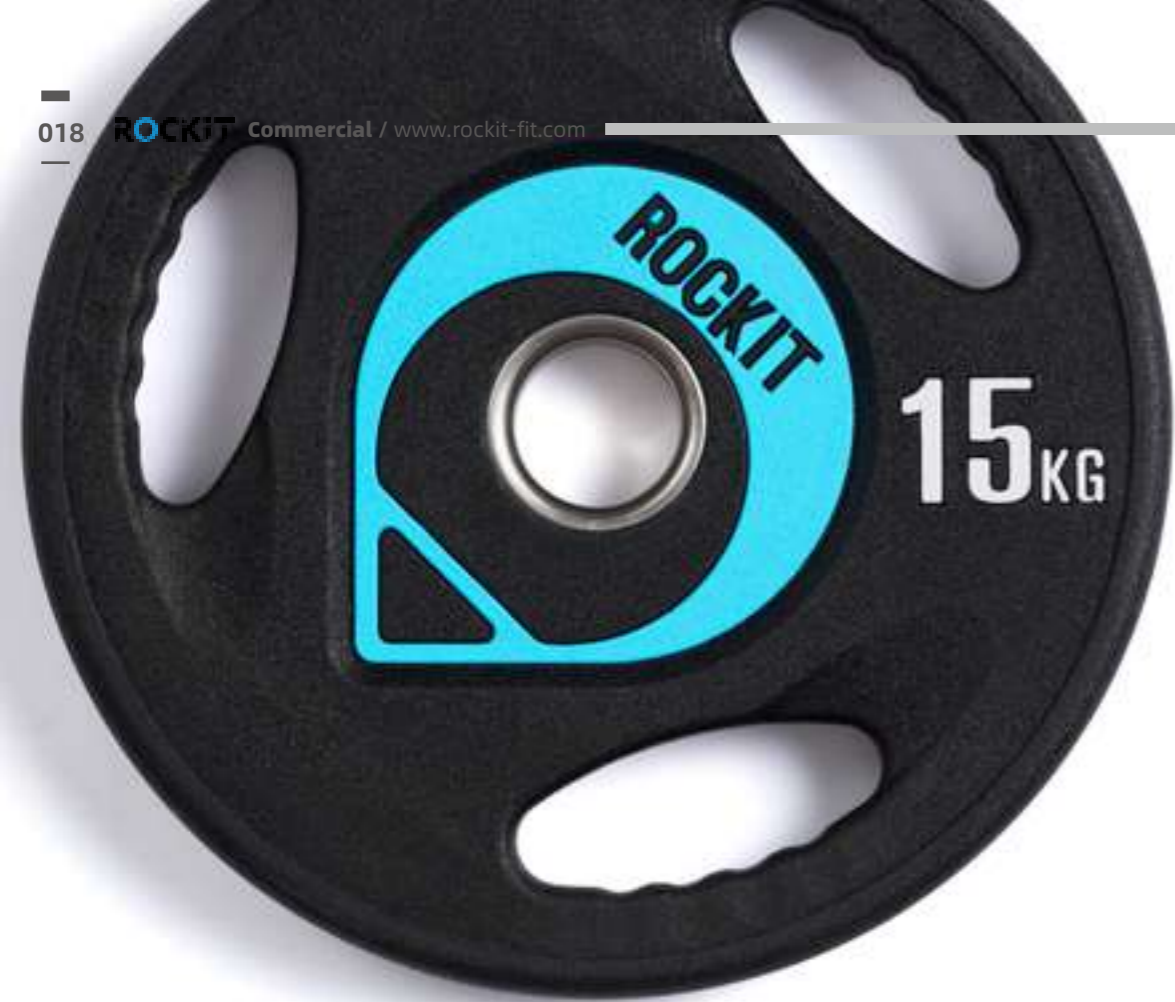

Urethane Weight Plate

RKC01UWP

Feature:

- Premium urethane
- High grade cast core, anti-crack tested
- Stainless steel insert

Warranty: 5 years

Color: BU RD YW GY GN DG

Item	Product
RKC01UWP-1.25	Urethane Weight Plate 1.25kg
RKC01UWP-2.5	Urethane Weight Plate 2.5kg
RKC01UWP-005	Urethane Weight Plate 5kg
RKC01UWP-010	Urethane Weight Plate 10kg
RKC01UWP-015	Urethane Weight Plate 15kg
RKC01UWP-020	Urethane Weight Plate 20kg
RKC01UWP-025	Urethane Weight Plate 25kg

* For additional color options, please contact your local distributor.

Weight Plate Storage Stand

RKC02PSS-007

Feature:

- Heavy guage steel
- Including 3 x olympic bar holders
- Flat packaging

Specification:

- Weight 27kg
- Length 1241mm
- Width 683mm
- Height 1313mm

Warranty: 5 years

Color: DG