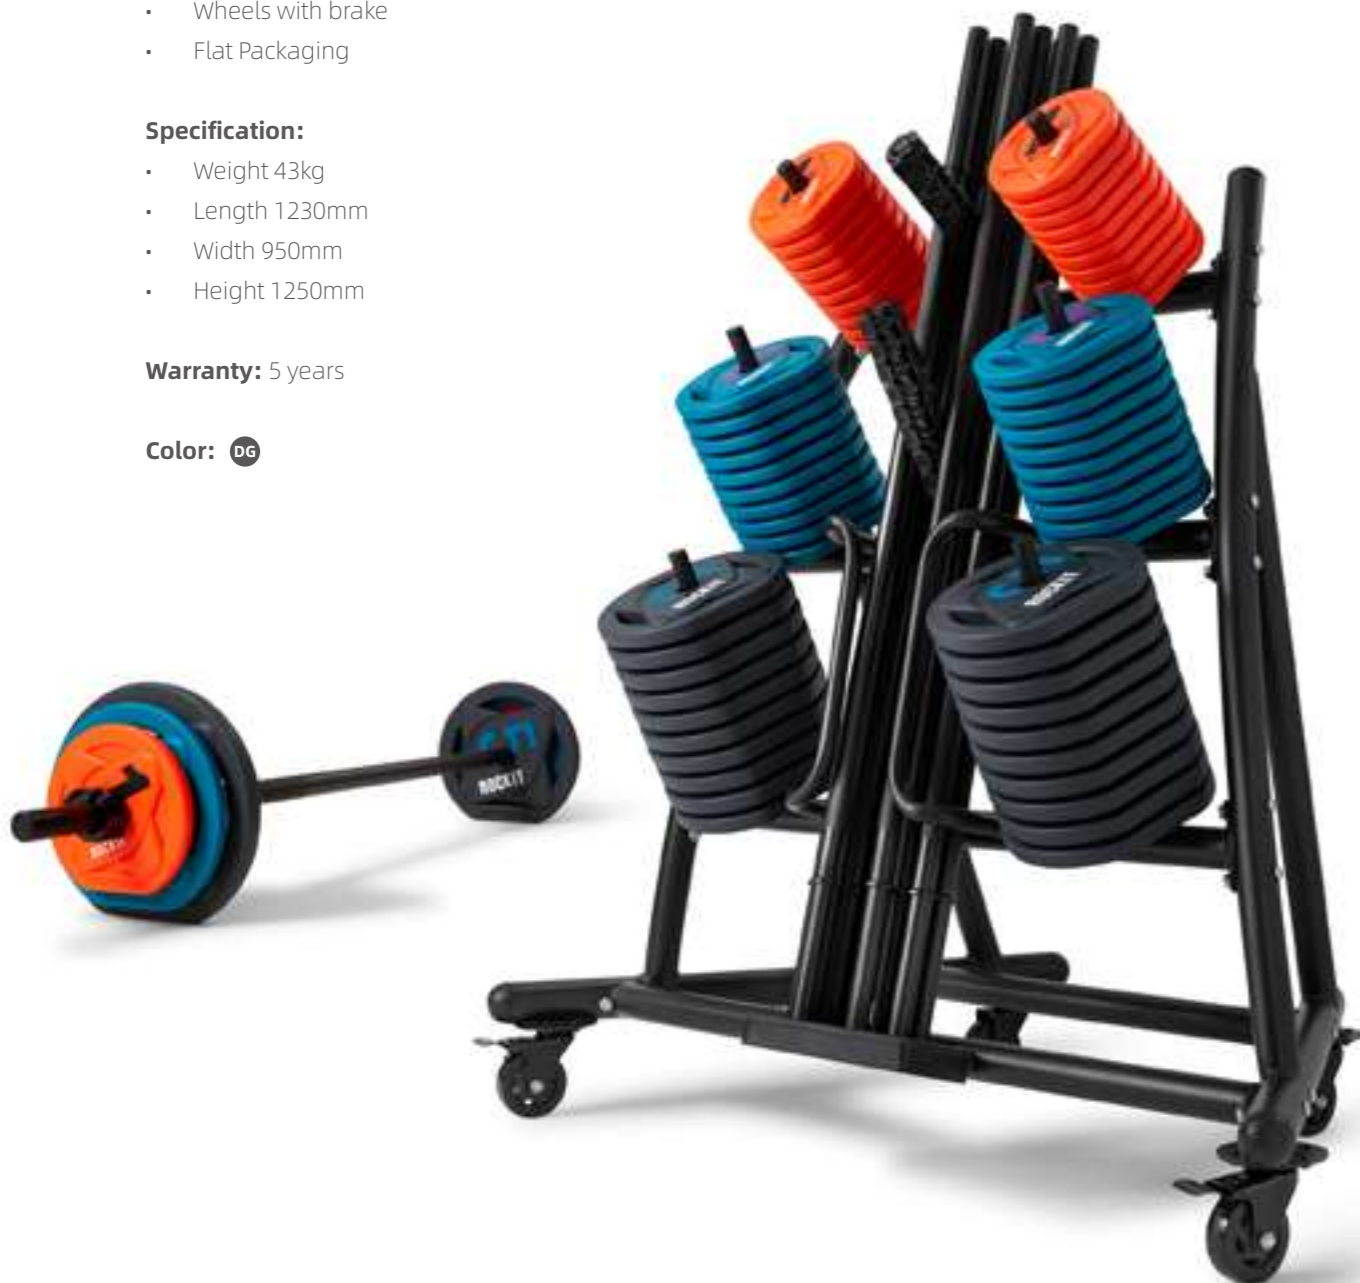

Studio Disk Rack for 10 Sets

RKC02SDR-010

Feature:

- Allow up to 10 sets of Urethane Studio Disk Set (20kg set only)
- Heavy guage steel
- Wheels with brake
- Flat Packaging

Specification:

- Weight 43kg
- Length 1230mm
- Width 950mm
- Height 1250mm

Warranty: 5 years

Color: DG

* Image for display only; rack excludes weights.

Urethane Studio Disk

RKC01USD

Feature:

- Premium urethane
- High grade cast core, anti-crack tested

Specification:

- 1.25kg dia 18cm
- 2.5kg dia 22.8cm
- 5kg dia 26.8cm
- 10kg dia 31.8
- Bar length 1400 x dia 30mm
- Internal diameter 32mm

Warranty: 5 years

Item	Product
RKC01USD-SET	Urethane Studio Disk Set 20kg
RKC01USD-1.25	Urethane Studio Disk 1.25kg - Orange
RKC01USD-2.5	Urethane Studio Disk 2.5kg - Blue
RKC01USD-5	Urethane Studio Disk 5kg - Black
RKC01USD-10	Urethane Studio Disk 10kg - Purple
RKC01USD-BAR	Urethane Studio Disk Bar
RKC01USD-CLR	Quick Release Collar for Studio Disk