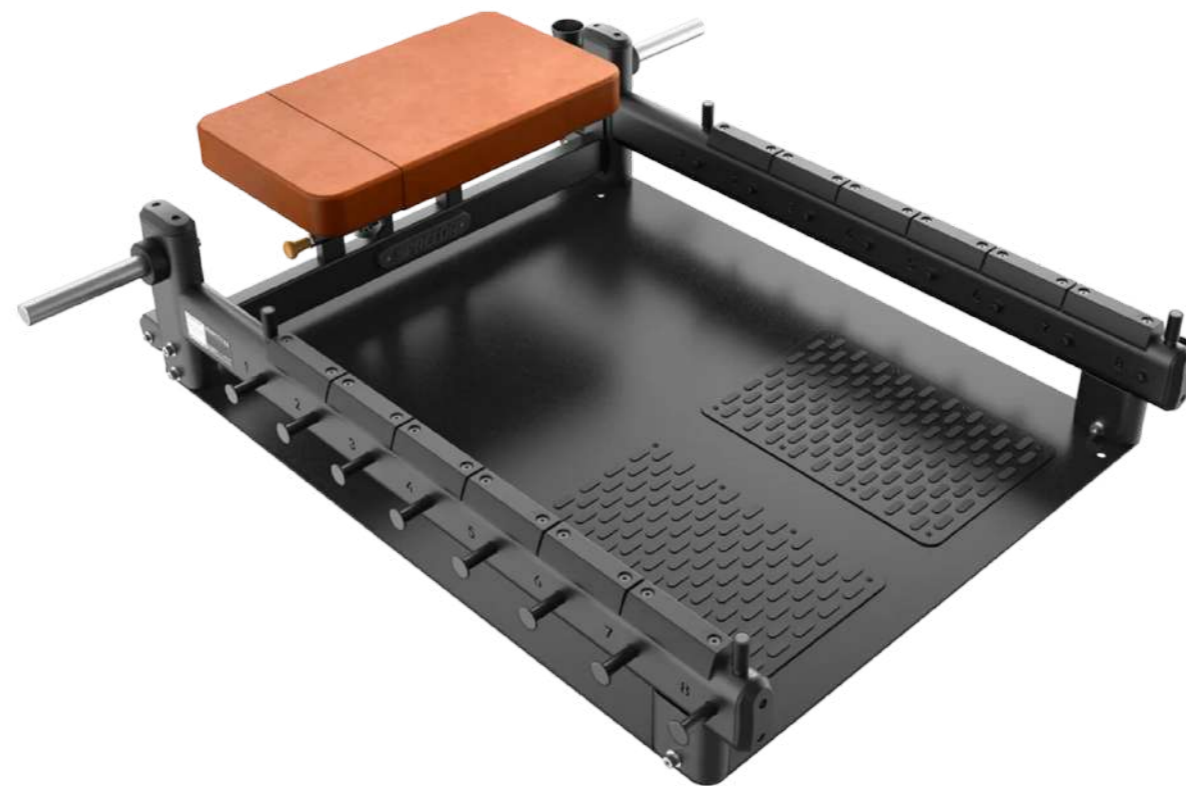

Glute Bridge Bench

Targeted glute training bench offers the ultimate platform for your facility's most trending strength exercise.

- **COMPACT**

Train glutes, legs, and more within a small footprint.

- **DEDICATED**

No more leaning off flat benches – give your exercisers a purpose-built space for popular glute exercises.

- **INNOVATIVE**

Thoughtful design features and adjustments offer personalization that elevates workouts.

[VISIT GLUTE BRIDGE BENCH »](#)

GLUTE BRIDGE BENCH

- Nine adjustable back pad positions
- Eight resistance band pegs expands exercises
- Integrated vertical barbell storage and weight horns.
- Non-slip footplate