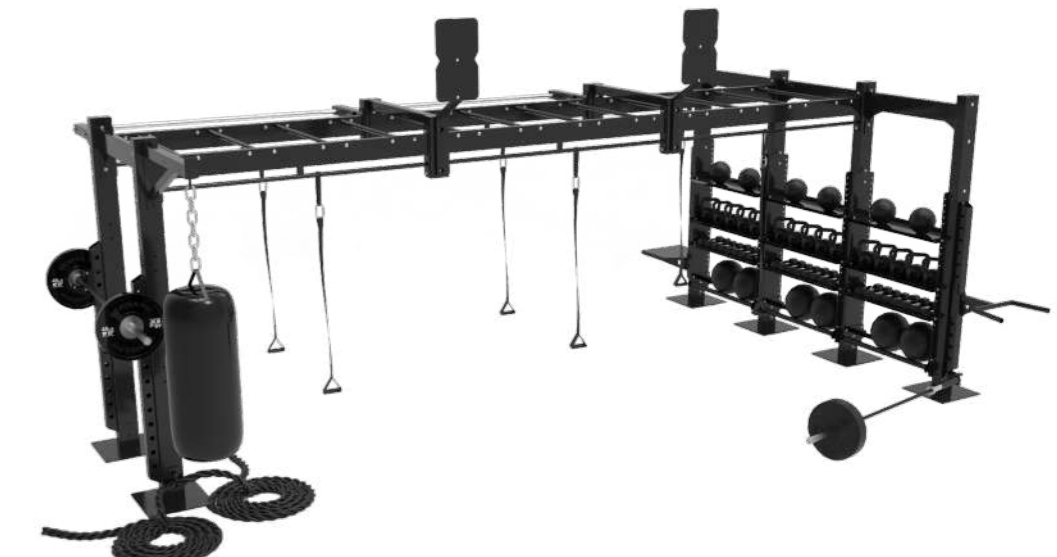

[VISIT FUNCTIONAL TRAINING»](#)

FUNCTIONAL POST

FITNESS SINGLE BAY

PRECOR | **BEAVERFIT™**

FITNESS DOUBLE BAY

FUNCTIONAL BRIDGE

FUNCTIONAL TRAINING

STRENGTH

Glute Bridge Bench

Targeted glute training bench offers the ultimate platform for your facility's most trending strength exercise.

- **COMPACT**

Train glutes, legs, and more within a small footprint.

- **DEDICATED**