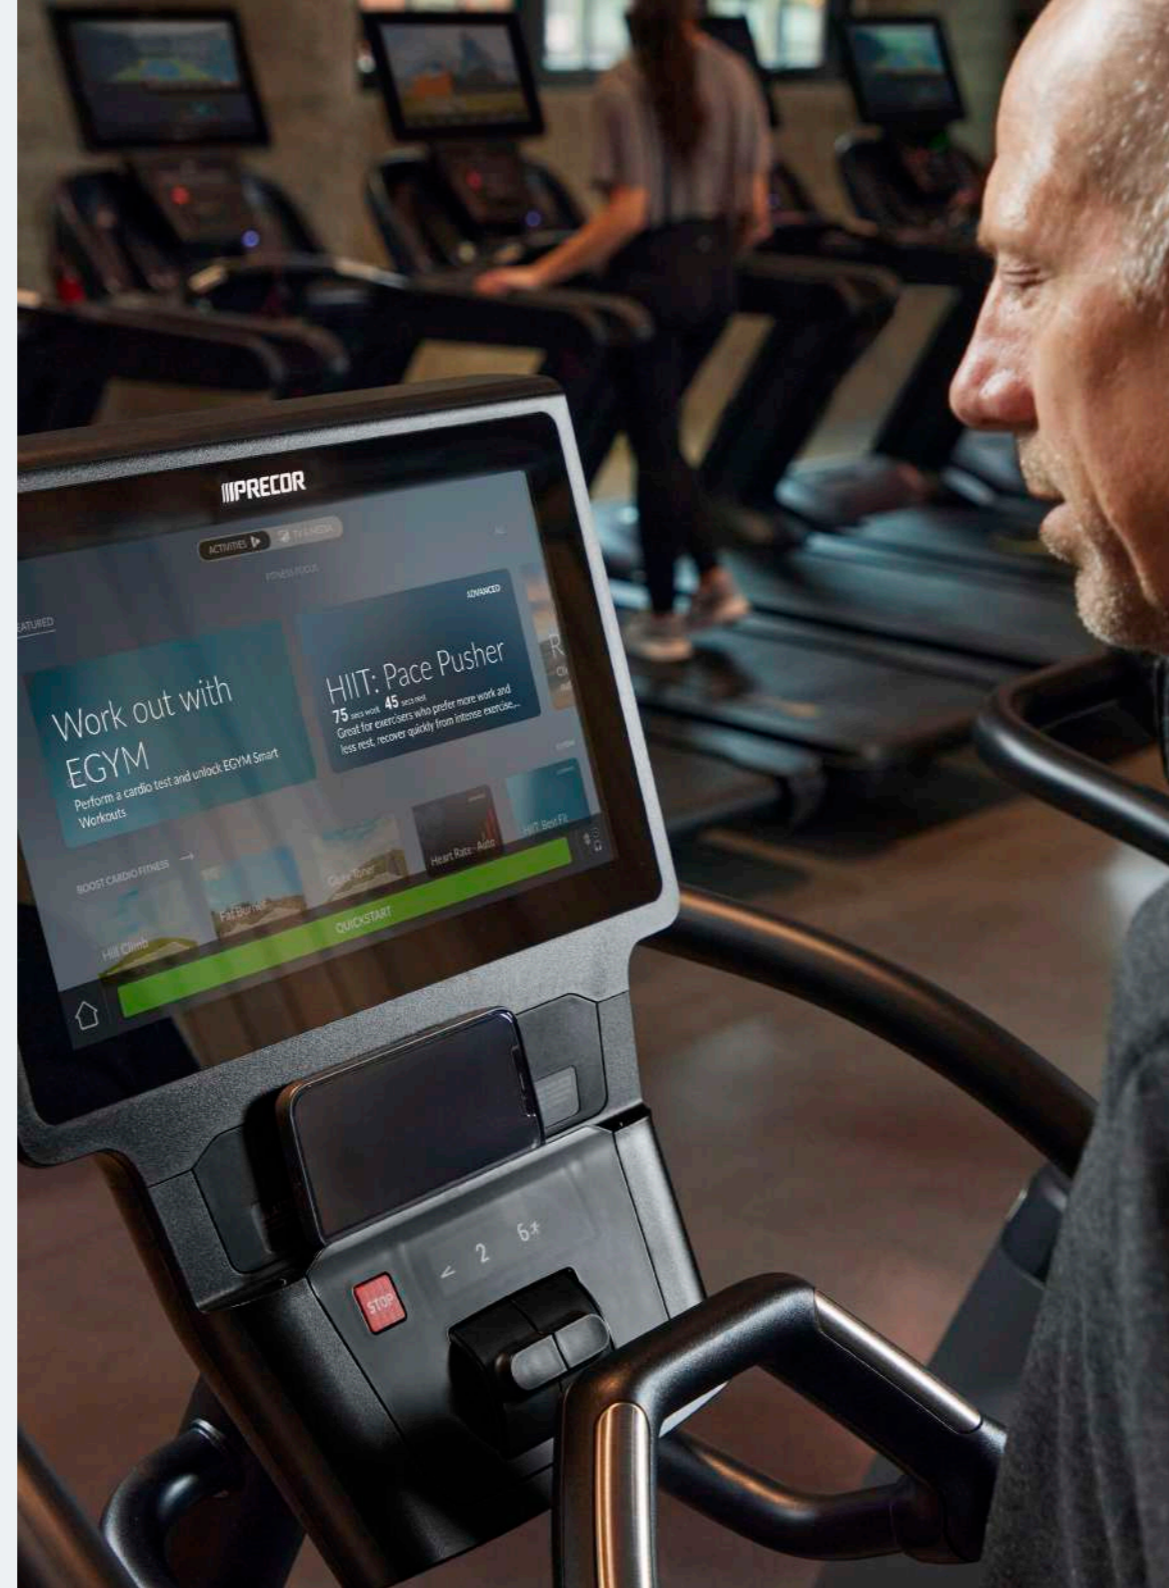

EGYM Integration

Achieve more with EGYM and Precor

• **BEST-IN-CLASS INTEGRATION**

Lightning-fast Precor touchscreen consoles seamlessly integrate with EGYM technology to guide exercisers effectively to their personal endurance goals.

• **FAST ACCESS TO PERSONAL WORKOUTS**

One-touch access from a large tile on the Precor home screen promotes engagement to draw in your exercisers.

• **TAILOR-MADE FITNESS EXPERIENCE**

Exercisers check in with regular fitness assessments to unlock new training workouts and prevent the onset of training plateaus.

• **ENGAGING GAMIFICATION ELEMENTS**

Exercisers stay motivated by earning activity points, which count toward a leaderboard. This playful element adds motivation, makes workouts more fun, and reinforces the community in your facility. Experience, including a wide range of workouts to keep exercisers motivated and engaged.

[LEARN ABOUT EGYM INTEGRATION»](#)

EGYM

Integrating the EGYM cardio training system with Precor cardio equipment makes fitness training easier, more intuitive, and motivating. Smart Workouts, an automated system with a brief fitness assessment, targets exercisers with cardio programs that are personalized to each individual and incorporate gamification, making them fun and engaging.