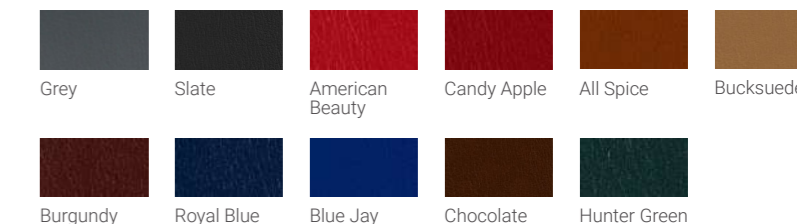

BENCHES AND RACKS

COLOR OPTIONS

Frame

Black Pearl Gloss Metallic Silver Gloss White*

• Custom frame colors are available, subject to minimum order quantities and extended lead times.
* Additional lead time applies.

Upholstery

Black

Additional Upholstery Options**

• Additional upholstery options may have longer lead times.
• Colors may vary.
** Additional lead time applies.

» DESIGN YOUR STRENGTH LOOK

STRENGTH

Glutebuilder Line