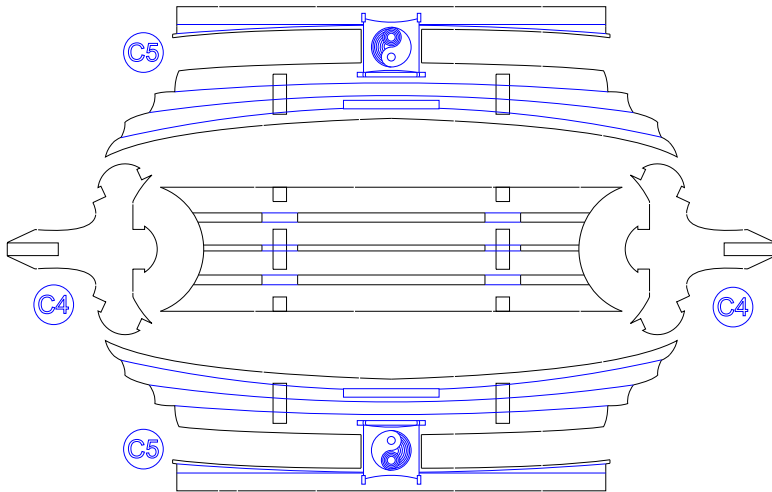

LANTERN

ZEN GARDEN

BUILD LIST FOR 5 ACCESSORIES

SAND RAKE

SHINTO GATE

SCREEN

BRIDGE