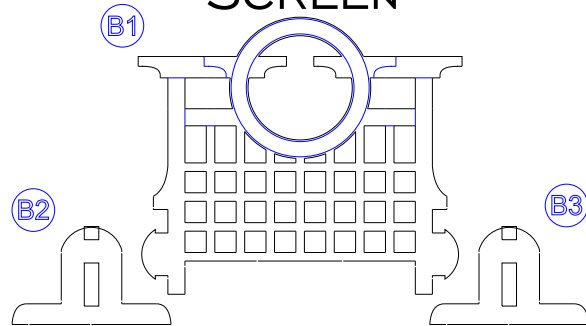

LANTERN

ZEN GARDEN

BUILD LIST FOR 5 ACCESSORIES

SAND RAKE

SHINTO GATE

SCREEN

BRIDGE