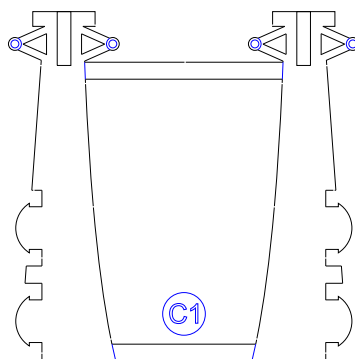

LANTERN

ZEN GARDEN

BUILD LIST FOR 5 ACCESSORIES

SAND RAKE

SHINTO GATE

SCREEN

BRIDGE