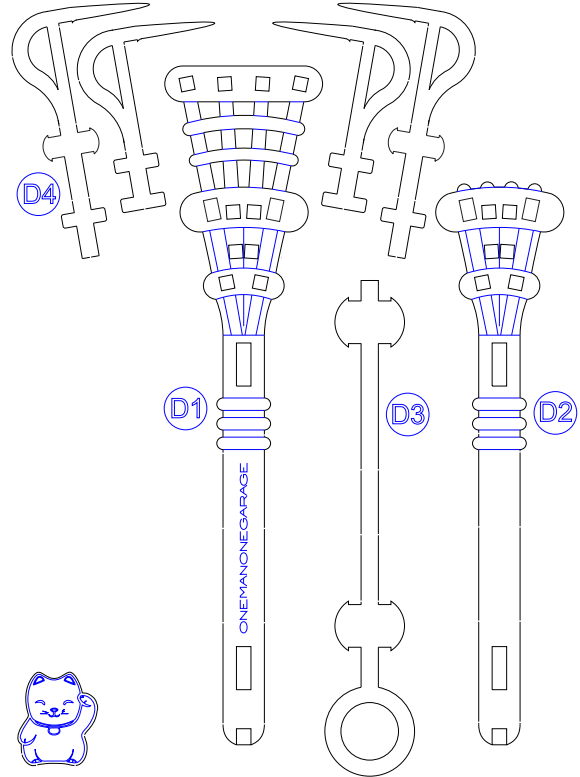

LANTERN

ZEN GARDEN

BUILD LIST FOR 5 ACCESSORIES

SAND RAKE

SHINTO GATE

SCREEN

BRIDGE