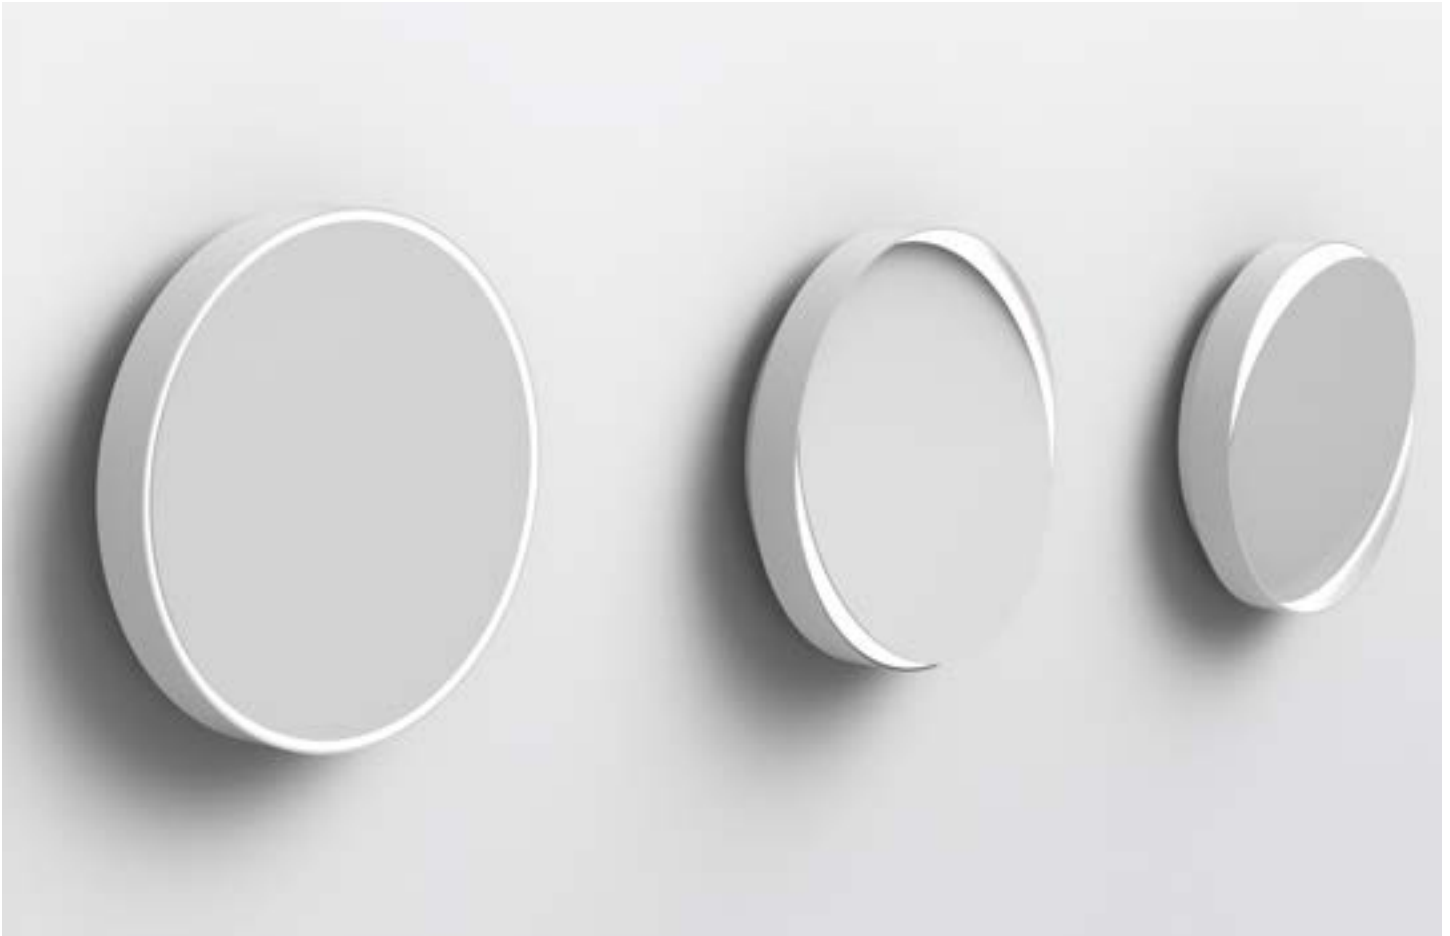

anony

186 St Helens Ave
Toronto, Ontario
M6H 4A1
+1 416 994 9617
sales@anony.ca

Photo: HZN-SWH

Horizon. Wall Sconce

Horizon is a minimal disk which appears to float off the wall. A simple push changes the direction of light. The sophisticated construction creates an unbroken ring of light, revealing no fasteners. Horizon can be produced in any colour and arranged in any pattern to create sculptural compositions.

Item Code

| | | |
|-------|--------|-------------|
| HZN | | |
| Model | Finish | Temperature |

| | | | | | |
|------------------------------------|---|--|---|--|---|
| Model HZN | Horizon | Dimension Ø10in X D2in Ø250mm X D50mm | Weight 0.73lbs 0.33kg | Dimming ELV, Triac | Input Voltage 120V - 277V 50/60Hz |
| Finish MWH SWH SBK | Matte White Sandtex White Sandtex Black | Material Aluminum Polycarbonate | Temperature 2700K 3000K 3500K | Lamping 90CRI 15W 1500lm | Output Voltage 120V |
| | | Mounting J-Box | | Lamp Life 50K hours | Certification CE Compliant ADA Compliant Damp Rated |

anony

186 St Helens Ave
 Toronto, Ontario
 M6H 4A1
 +1 416 994 9617
 sales@anony.ca

Photo: HZN-SBK

Horizon. Wall Sconce

Horizon is a minimal disk which appears to float off the wall. A simple push changes the direction of light. The sophisticated construction creates an unbroken ring of light, revealing no fasteners. Horizon can be produced in any colour and arranged in any pattern to create sculptural compositions.