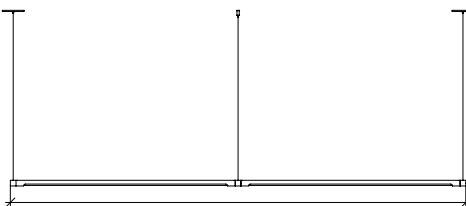

# anony

408 - 9 Davies Ave.  
Toronto, ON  
M4M 2A6  
+1 416 994 9617  
sales@anony.ca

46.85in  
[1190mm]

48.03in  
[1220mm]

46.85in  
[1190mm]

46.85in  
[1190mm]

94.88in  
[2410mm]

70.47in  
[1790mm]

71.65in  
[1820mm]

70.47in  
[1790mm]

70.47in  
[1790mm]

142.13in  
[3610mm]