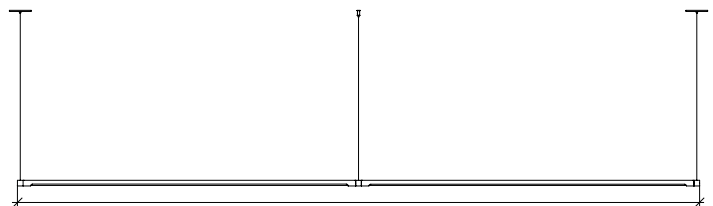

# anony

408 - 9 Davies Ave.  
Toronto, ON  
M4M 2A6  
+1 416 994 9617  
sales@anony.ca

46.85in  
[1190mm]

48.03in  
[1220mm]

46.85in  
[1190mm]

46.85in  
[1190mm]

94.88in  
[2410mm]

70.47in  
[1790mm]

71.65in  
[1820mm]

70.47in  
[1790mm]

70.47in  
[1790mm]

142.13in  
[3610mm]