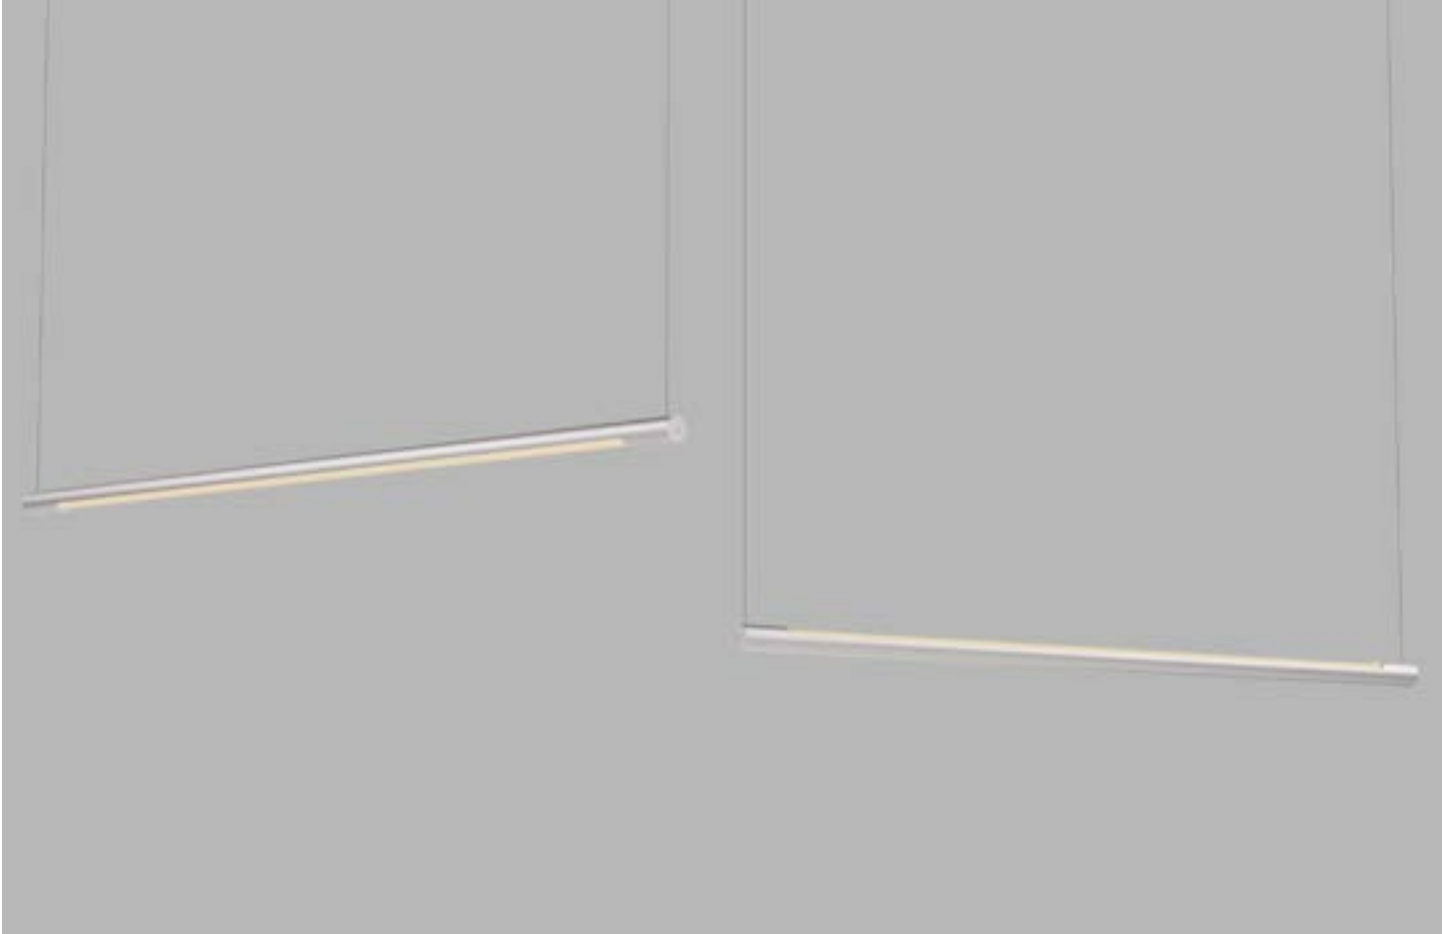

anony

186 St Helens Ave
 Toronto, Ontario
 M6H 4A1
 +1 416 994 9617
 sales@anony.ca

Photo: FRM-BAL-4ft-01

Form. Linear Suspension

Form is a modular lighting system using linear shapes to enable creative lighting solutions. Soft, clean, lines connect to scale the fixture to any setting while a unique aluminum housing can be rotated to direct the light. Anony's intelligent connection system allows Form to be combined into sophisticated light sculptures.

Item Code

FRM	BAL	01	30K		
Model	Finish	Size	Pendant	Temperature	Canopy

Model FRM	Form	4ft Dimension L48in X Ø1.18in L1220mm X Ø30mm	Canopy Plate Dimension Ø4.5in X H0.25in Ø115mm X H6mm	Dimming ELV	Temperature 3000K
Finish MBK MWH BAL BBR BBZ	Matte Black Matte White Brushed Aluminum Brushed Brass Brushed Bronze	6ft Dimension L71.65in X Ø1.18in L1820mm X Ø30mm	Centre Canopy Dimension Ø4.5in X H0.59in Ø115mm X H15mm	Driver Integral in J-Box	Lamp Life 50K hours
Type 01	Pendant	Material Aluminum Plexiglass	4ft Weight 4.0lbs 1.8kg	Lamping 90CRI	Input Voltage 120V 50/60Hz
Standard cable length 10' additional extra		Mounting J-Box, Deep min. H2.125in	6ft Weight 5.5lbs 2.5kg	4ft 16W 4ft 1600lm	Output Voltage 24V
				6ft 25W 6ft 2500lm	Certification CE Compliant Damp Rated

anony

186 St Helens Ave
 Toronto, Ontario
 M6H 4A1
 +1 416 994 9617
 sales@anony.ca

Photo: FRM-MBK-4ft-01

Form. Linear Suspension

Form is a modular lighting system using linear shapes to enable creative lighting solutions. Soft, clean, lines connect to scale the fixture to any setting while a unique aluminum housing can be rotated to direct the light. Anony's intelligent connection system allows Form to be combined into sophisticated light sculptures.