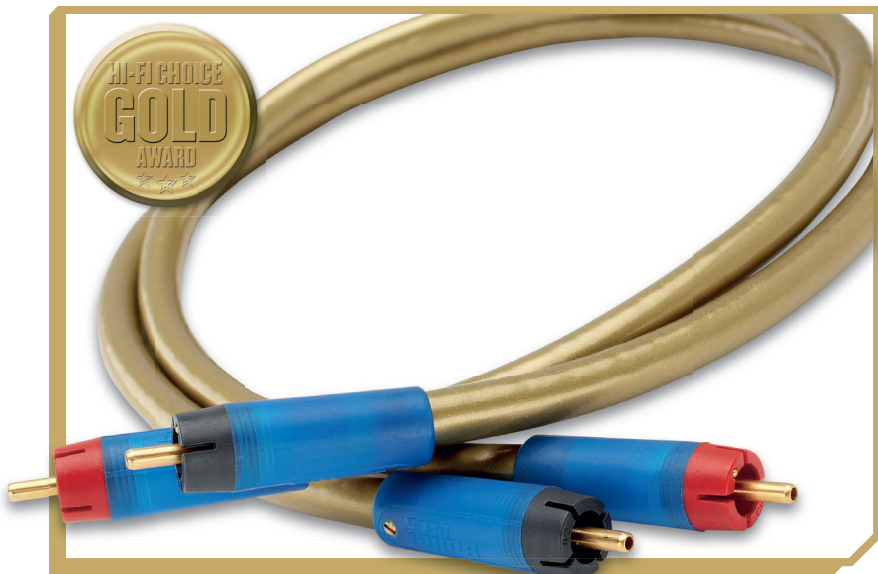

BEST INTERCONNECT UNDER £100 PER PAIR

Clearer Audio Copper-line Alpha

PRICE £85 (1 m pair) **CONTACT** ☎ 01702 543981 🌐 www.cleareraudio.com

Astiff, thick copper cable using a pseudo-balanced construction and Eichmann low-metal bullet plugs. This no-nonsense cable design manages to sound far more expensive than it really

is. With an open, airy treble and beautiful midrange, but none of the dryness that can sometimes mar the performance of cheaper interconnects, this is a genuine audiophile bargain.