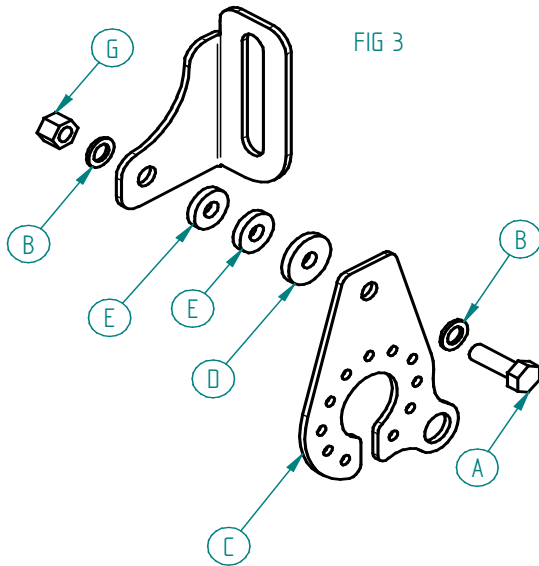

Tow-Trust Towbars

Important: Please read General Notes overleaf before fitting

Issue 2

TTFP/LH & TTFPA/LH

Item	Qty	Description	Item	Qty	Description
A	1	M8 x 35 Bolt	E	2	8 x 25 H/D Flat Washers
B	2	8 x 15 Flat Washers	F	1	Socket Bracket
C	1	Socket Plate	G	1	M8 Nyloc Nut
D	1	Neoprene Washer			

FIG 1

FIG 2

FIG 3

FIG 4

TTFPA/LH