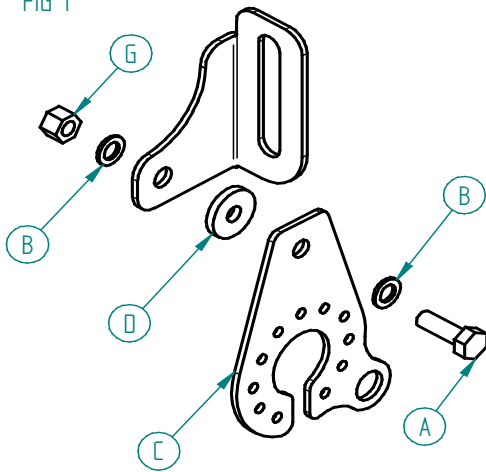

Tow-Trust Towbars

Important: Please read General Notes overleaf before fitting

Issue 2

TTFP/LH & TTFPA/LH

Item	Qty	Description	Item	Qty	Description
A	1	M8 x 35 Bolt	E	2	8 x 25 H/D Flat Washers
B	2	8 x 15 Flat Washers	F	1	Socket Bracket
C	1	Socket Plate	G	1	M8 Nyloc Nut
D	1	Neoprene Washer			

FIG 1

FIG 2

FIG 3

FIG 4

TTFPA/LH