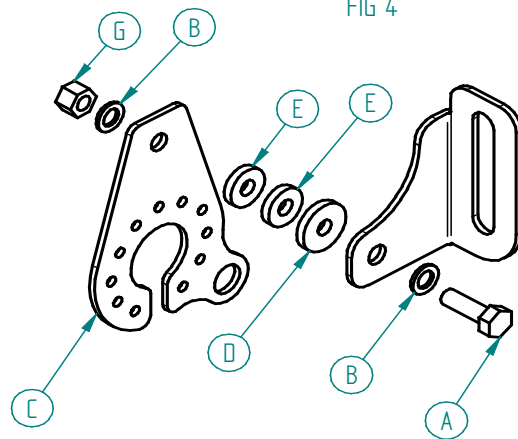

Tow-Trust Towbars

Important: Please read General Notes overleaf before fitting

Issue 2

TTFP/LH & TTFPA/LH

Item	Qty	Description	Item	Qty	Description
A	1	M8 x 35 Bolt	E	2	8 x 25 H/D Flat Washers
B	2	8 x 15 Flat Washers	F	1	Socket Bracket
C	1	Socket Plate	G	1	M8 Nyloc Nut
D	1	Neoprene Washer			

FIG 1

FIG 2

FIG 3

FIG 4

TTFPA/LH