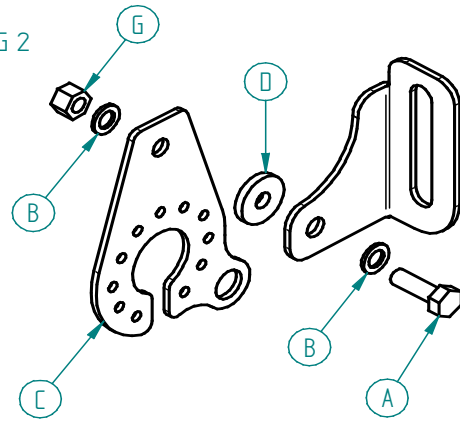

Tow-Trust Towbars

Important: Please read General Notes overleaf before fitting

Issue 2

TTFP/LH & TTFPA/LH

Item	Qty	Description	Item	Qty	Description
A	1	M8 x 35 Bolt	E	2	8 x 25 H/D Flat Washers
B	2	8 x 15 Flat Washers	F	1	Socket Bracket
C	1	Socket Plate	G	1	M8 Nyloc Nut
D	1	Neoprene Washer			

FIG 1

FIG 2

FIG 3

FIG 4

TTFPA/LH