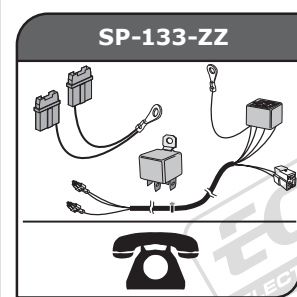

*OPTION +30/+15

preparation for

Brown/White

Red