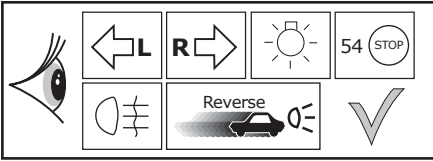

Functional test

LIGHT MATE®

ECS part no. **LIGHTMATEII**

ECS part no. **LIGHTMATEIII**