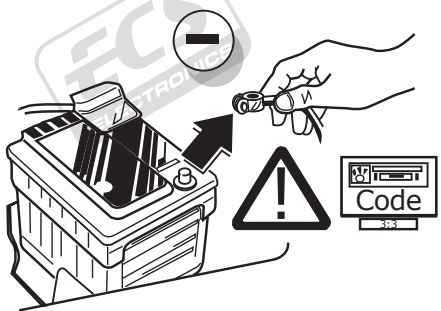

25

1

OP-071-B1U
M

OP-071-B1U
M

2