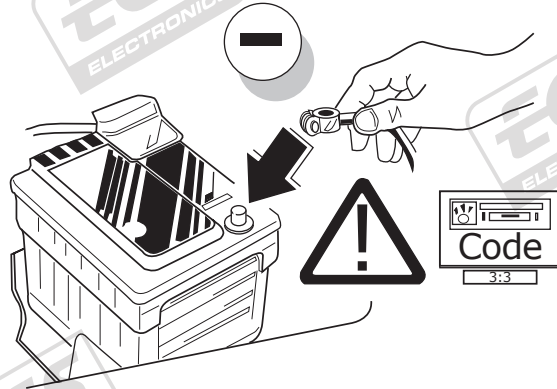

30

31

Functional test

LIGHT MATE®

ECS part no. **LIGHTMATEII**

ECS part no. **LIGHTMATEIII**

32