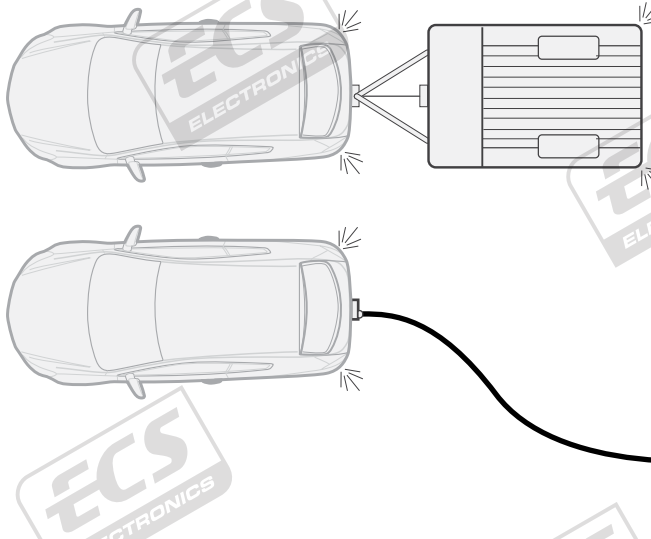

ECS part no. **LIGHTMATEIII**

32

33

The following lamp functions for the trailer are not supported by all towing vehicles with DRL circuit:

- Rear lights
- Side lights
- Numberplate lights

The parking lights or dimmed headlights must be switched on to activate this function!