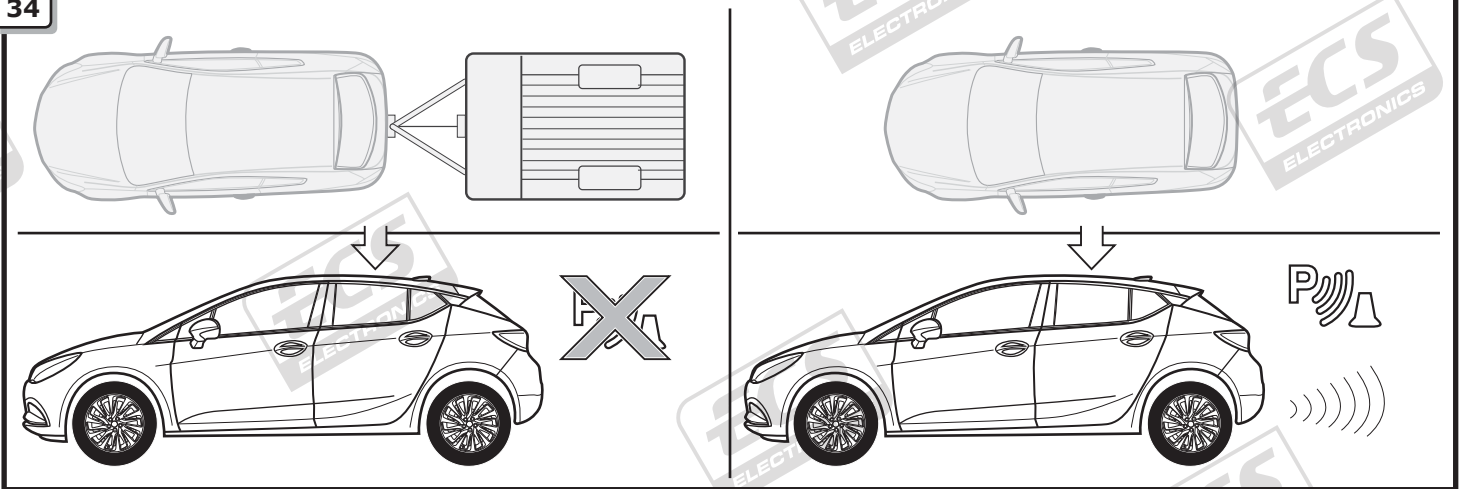

33

The following lamp functions for the trailer are not supported by all towing vehicles with DRL circuit:

- Rear lights
- Side lights
- Numberplate lights

The parking lights or dimmed headlights must be switched on to activate this function!

34