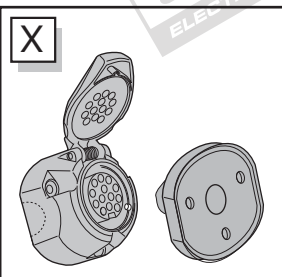

Part list

M

1x

B

G

X

X

3x

*OPTION +30/+15

preparation for

Brown/White

Red

Option

Not required from MY 2020
11/2019 >>

Fog off extension harness

Pag. 12-15

3x

2x

1x

4x

1x

6x

T