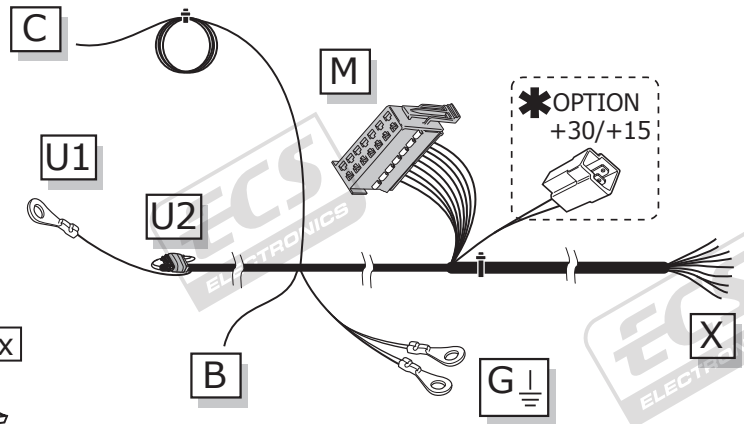

Part list

M

1x

B

G

X