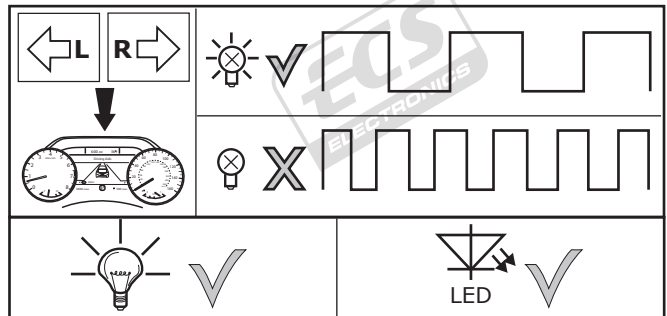

30

31

Functional test

LIGHT MATE®

ECS part no. **LIGHTMATEII**

ECS part no. **LIGHTMATEIII**

32