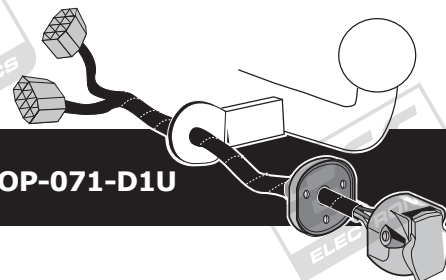

Opel Astra K 5HB 10/2015 >>
Opel Astra Sports Tourer 04/2016 >>

Partnr.: OP-071-D1U

- Fitting instructions electric wiring kit tow bar with 13-P socket up to DIN/ISO Norm 11446.
- We would expressly point out that assembly not carried out properly by a competent installer will result in cancellation of any right to damage compensation, in particular those arising by virtue of the product liability act.
- Contents of these kits and their fitting manuals are subject to alteration without notice, please ensure that these instructions are read and fully understood before commencing installation.
- Do not overload circuits; the maximum loads per connection are detailed in this manual.
- Attention! Before Installation, please read this manual carefully and inform your customer to consult the vehicle owners manual to check for any vehicle modifications required before towing.
- In the event of functional problems, troubleshooting must be limited to about 0.5 hours, contact the technical support:
t.skinner@ecs-electronics.com / 07440 202 052.