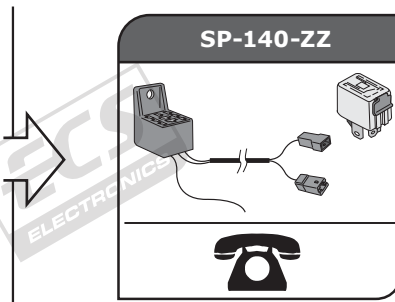

Option

Not required from MY 2020
11/2019 >>

Fog off extension harness

Pag. 12-15

3x

2x

1x

4x

1x

6x

T