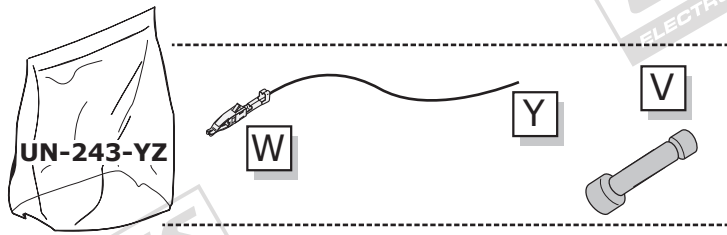

UN-243-YZ Reverse lamp pre-wire extension

⚠ MAX = 21W