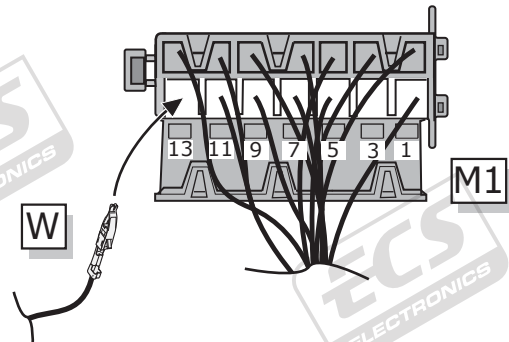

Reinstall linings

**38**

**User guide**

**INFO**

**SOCKET CONNECTION**

DIN/ISO 1724							
	1/L	2	3/31	4/R	5/58-R	6/54	7/58-L
Pmax	21W	2x21W		21W	42W	3x21W	42W
Colour	Yellow	Blue	White	Green	Brown	Red	Black

# UN-243-YZ Reverse lamp pre-wire extension

⚠ MAX = 21W

**A**

**1**

**2**

**3**

**4**

**5**