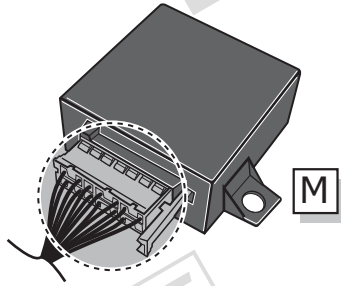

UN-243-YZ Reverse lamp pre-wire extension

⚠ MAX = 21W

A

1

2

3

4

5

B

⚠ MAX = 21W