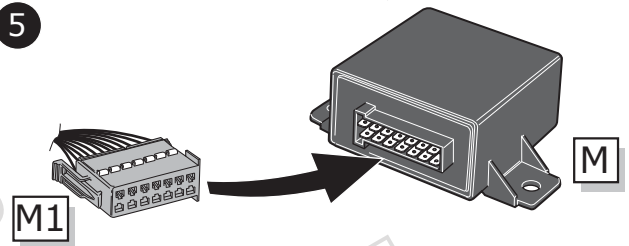

# UN-243-YZ Reverse lamp pre-wire extension

⚠ MAX = 21W

**A**

**1**

**2**

**3**

**4**

**5**