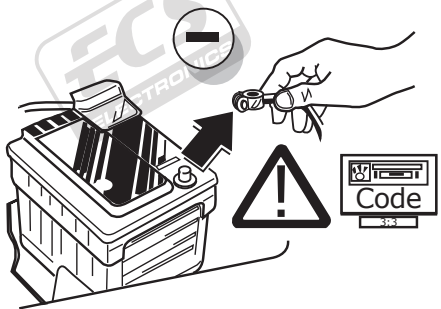

25

1

OP-071-B1U
M

OP-071-B1U
M

2