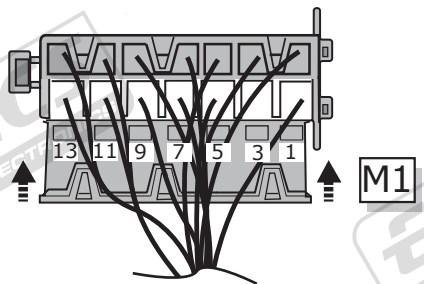

UN-243-YZ Reverse lamp pre-wire extension

⚠ MAX = 21W

A

1

2

3

4

5

B

⚠ MAX = 21W