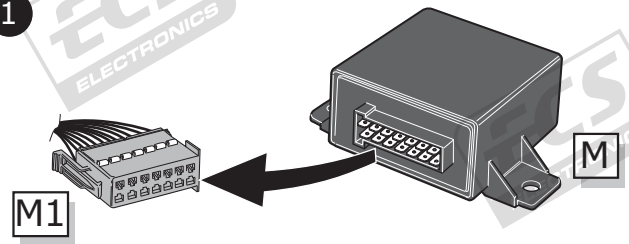

UN-243-YZ Reverse lamp pre-wire extension

⚠ MAX = 21W

A

1

2

3

4

5

B

⚠ MAX = 21W