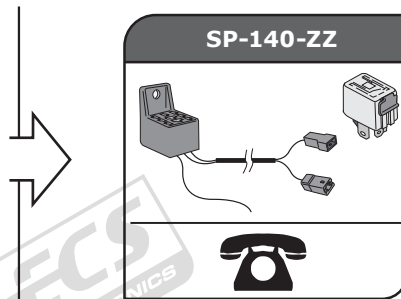

Part list

C

U1

U2

T

B

G

X

X

M

UN-243-YZ

Optional reverse lamp
pre-wire extension included

Pag. 19

Option

Not required from MY 2020
11/2019 >>

Fog off extension harness

Pag. 12-15