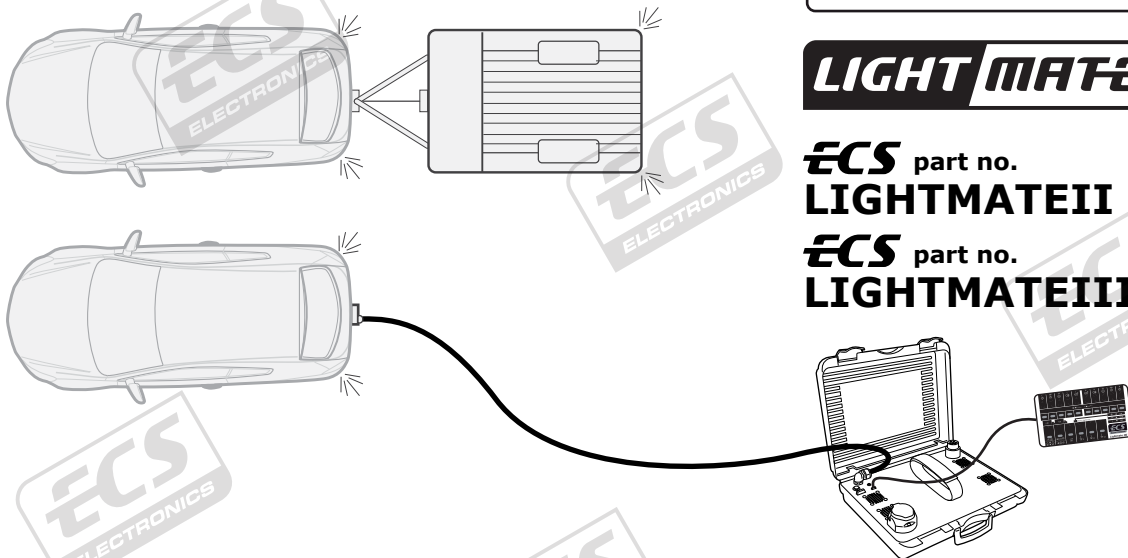

30

31

**Functional test**

**LIGHT MATE®**

**ECS** part no. **LIGHTMATEII**

**ECS** part no. **LIGHTMATEIII**

32

33

The following lamp functions for the trailer are not supported by all towing vehicles with DRL circuit:

- Rear lights
- Side lights
- Numberplate lights

The parking lights or dimmed headlights must be switched on to activate this function!