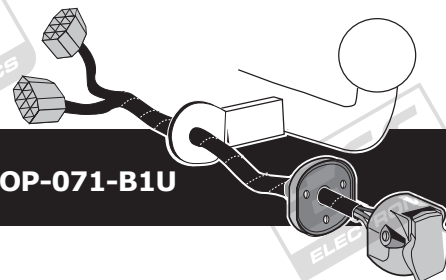

**Opel Astra K 5HB 10/2015 >>**  
**Opel Astra Sports Tourer 04/2016 >>**

**Partnr.: OP-071-B1U**

- Fitting instructions electric wiring kit tow bar with 12-N socket up to DIN/ISO Norm 1724.
- We would expressly point out that assembly not carried out properly by a competent installer will result in cancellation of any right to damage compensation, in particular those arising by virtue of the product liability act.
- Contents of these kits and their fitting manuals are subject to alteration without notice, please ensure that these instructions are read and fully understood before commencing installation.
- Do not overload circuits; the maximum loads per connection are detailed in this manual.
- Attention! Before Installation, please read this manual carefully and inform your customer to consult the vehicle owners manual to check for any vehicle modifications required before towing.
- In the event of functional problems, troubleshooting must be limited to about 0.5 hours, contact the technical support:  
[t.skinner@ecs-electronics.com](mailto:t.skinner@ecs-electronics.com) / 07440 202 052.