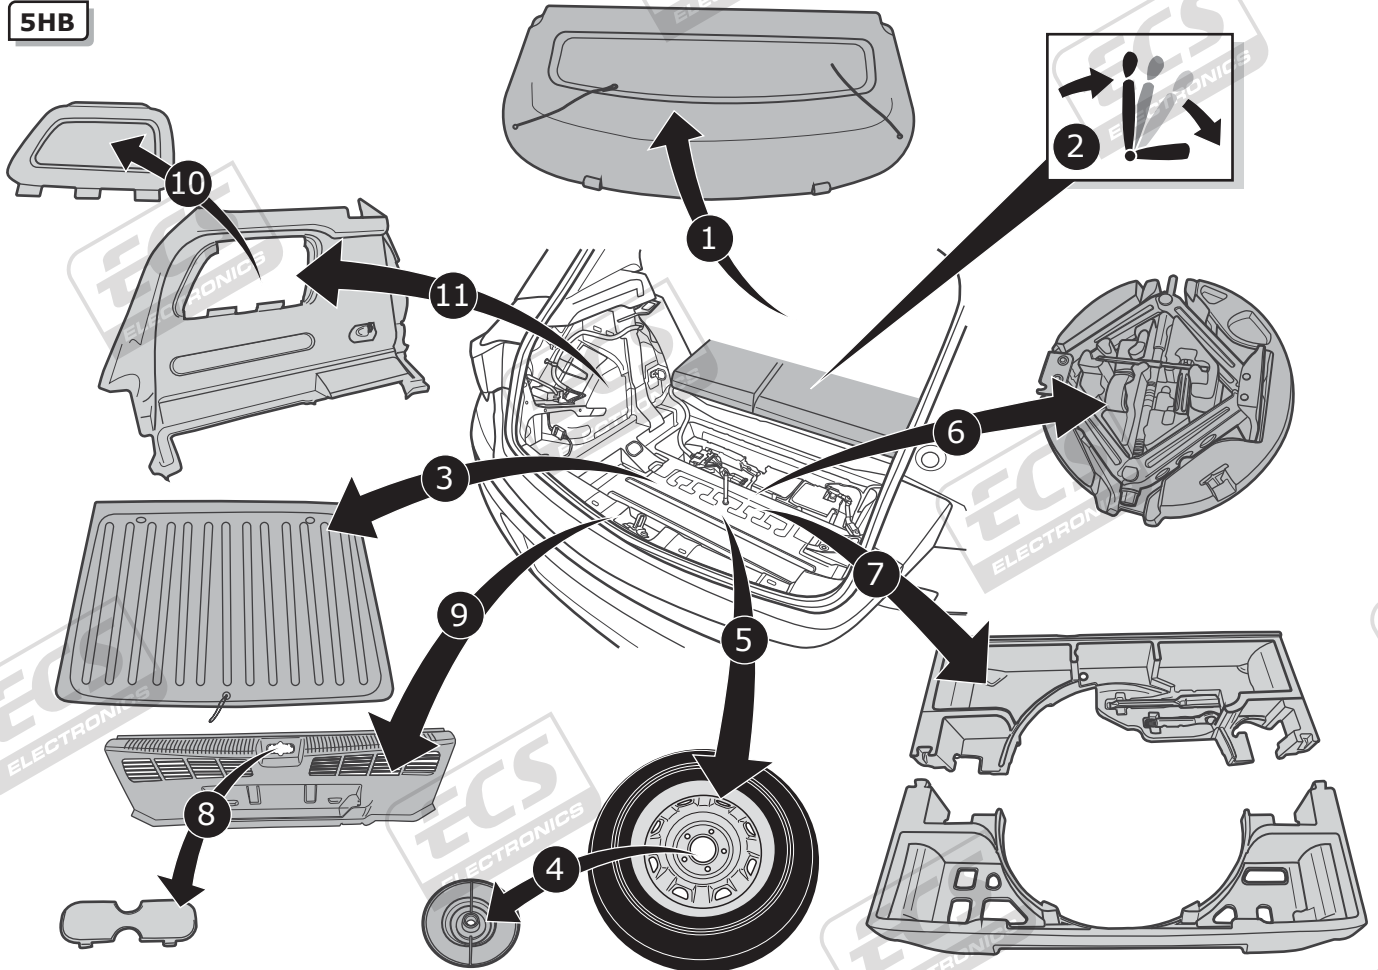

## Option

Not required from MY 2020  
11/2019 >>

Fog off extension harness

Pag. 12-15

**ROUTING**

**1**

**2**

**5HB**