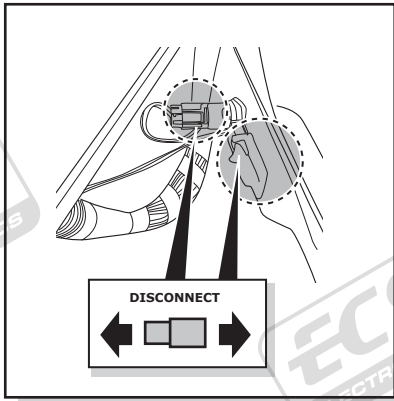

5

Sports Tourer

6

5HB