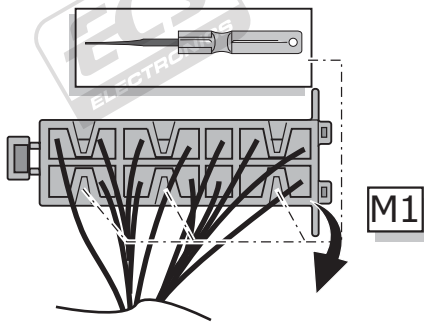

# UN-243-YZ Reverse lamp pre-wire extension

⚠ MAX = 21W

**A**

**1**

**2**

**3**

**4**

**5**