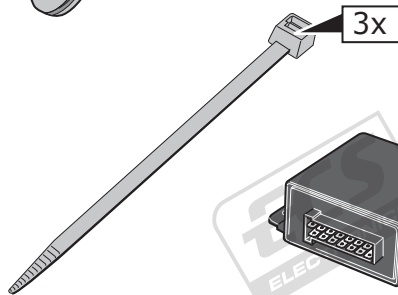

Part list

C

U1

U2

T

B

G

X

X

M

UN-243-YZ

Optional reverse lamp
pre-wire extension included

Pag. 19

Option

Not required from MY 2020
11/2019 >>

Fog off extension harness