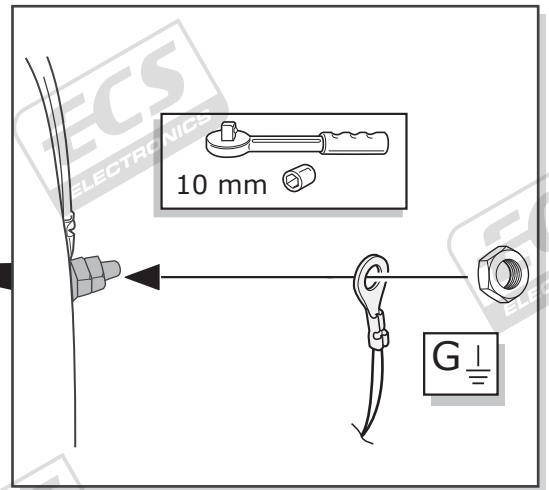

11

12

Option 1

MY 2020- 11/2019 >>

13

Option 2

>> 10/2019