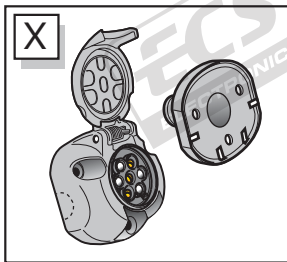

Part list

C

U1

U2

T

B

G

X

X