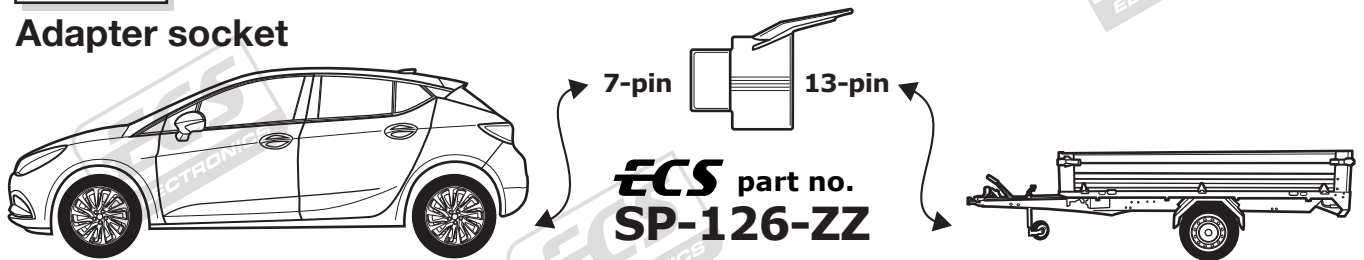

35

Optional

Adapter socket