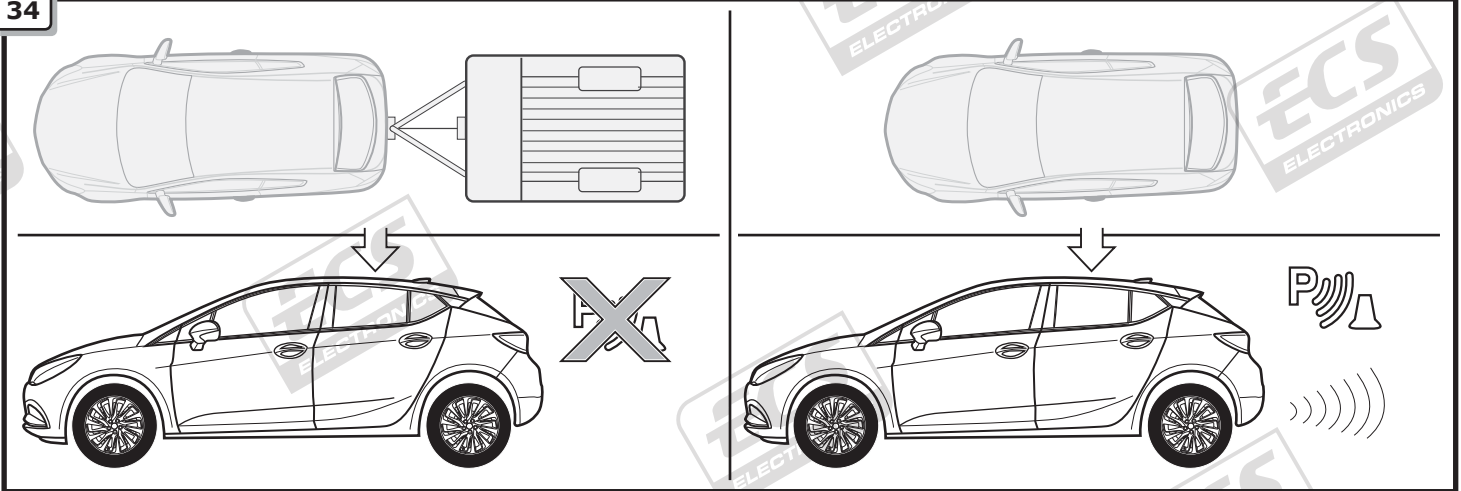

33

The following lamp functions for the trailer are not supported by all towing vehicles with DRL circuit:

- Rear lights
- Side lights
- Numberplate lights

The parking lights or dimmed headlights must be switched on to activate this function!

34