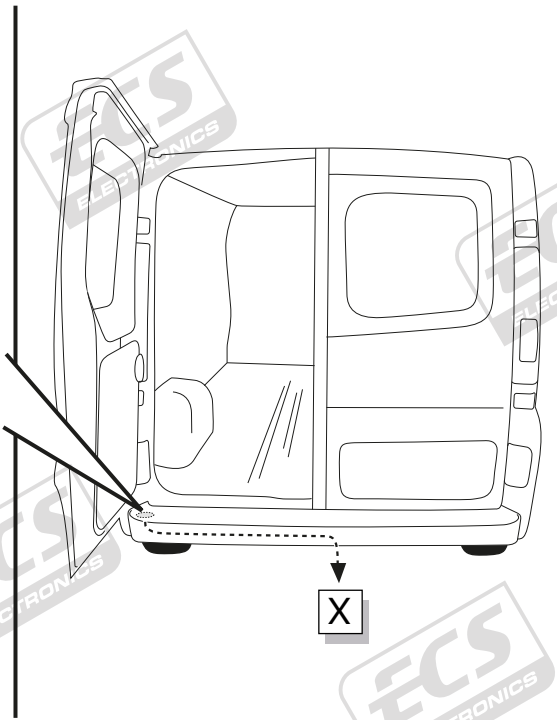

4

A

INFO

SOCKET CONNECTION

Pag. 10