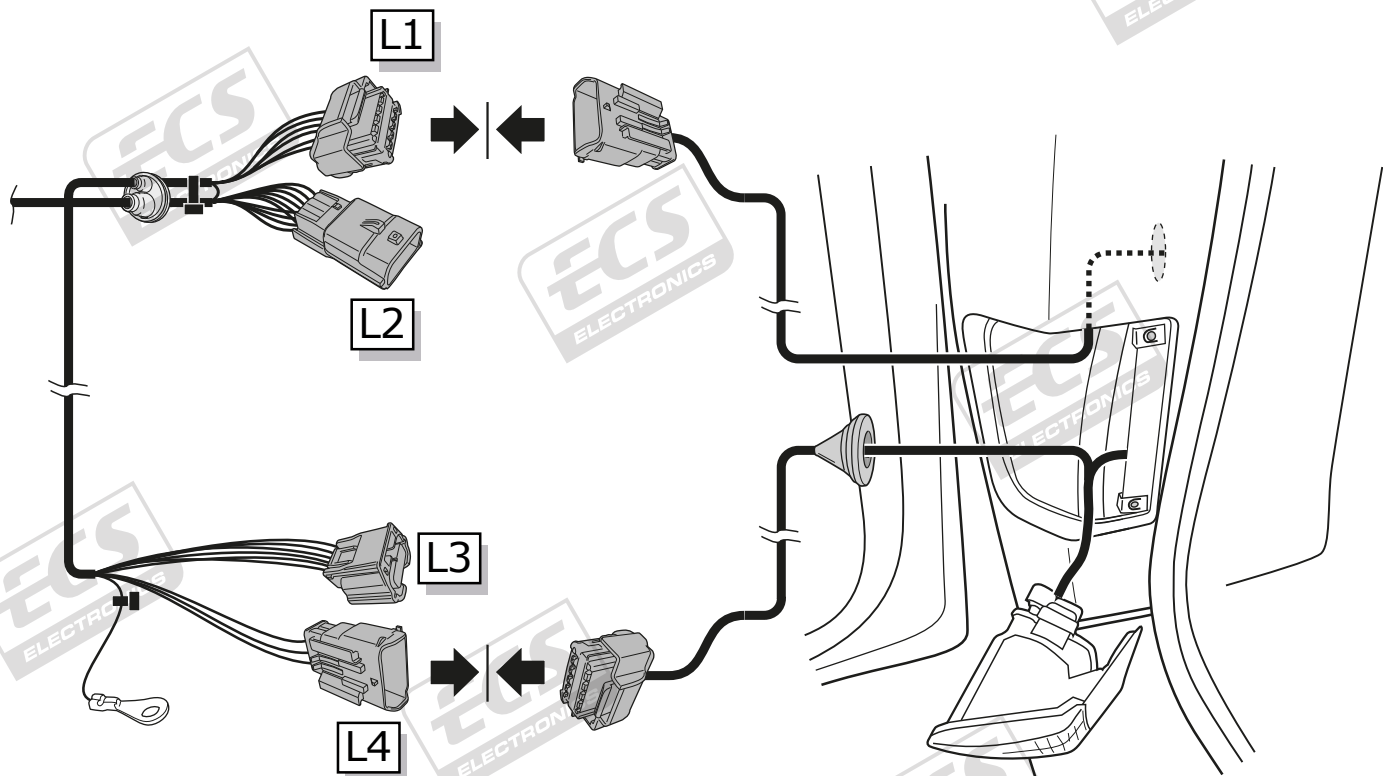

OPTION 2: For vehicles without P.D.C.