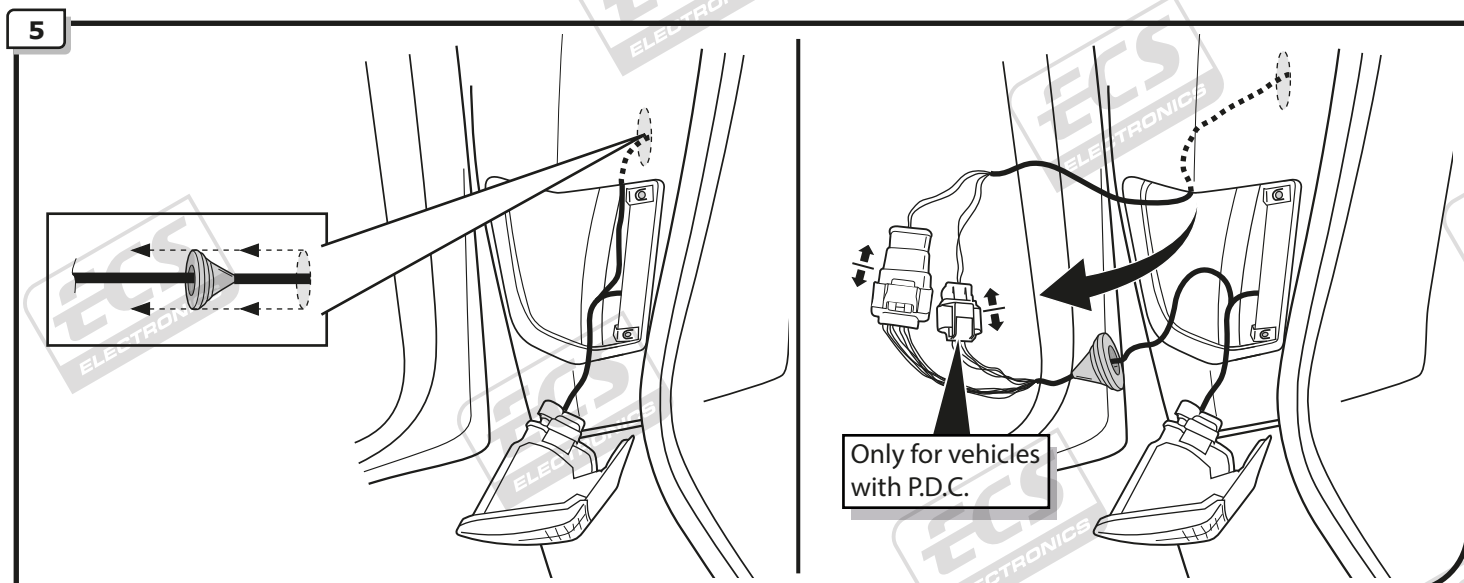

Opel Vivaro 08 / 2006-
Renaut Trafic 10 / 2006-
Nissan Primastar 10 / 2006-

Partnr.: OP-057-BLU

- Fitting instructions electric wiring kit tow bar with 12-N socket up to DIN/ISO Norm 1724.
- We would expressly point out that assembly not carried out properly by a competent installer will result in cancellation of any right to damage compensation, in particular those arising by virtue of the product liability act.
- Contents of these kits and their fitting manuals are subject to alteration without notice, please ensure that these instructions are read and fully understood before commencing installation.
- Do not overload circuits; the maximum loads per connection are detailed in this manual.
- Attention! Before Installation, please read this manual carefully and inform your customer to consult the vehicle owners manual to check for any vehicle modifications required before towing.
- In the event of functional problems, troubleshooting must be limited to about 0.5 hours, contact the technical support:
t.skinner@ecs-electronics.com / 07440 202 052.

3

Only for vehicles with P.D.C.

4

A

INFO

SOCKET CONNECTION

Pag. 10

OPTION 1: For vehicles with P.D.C.