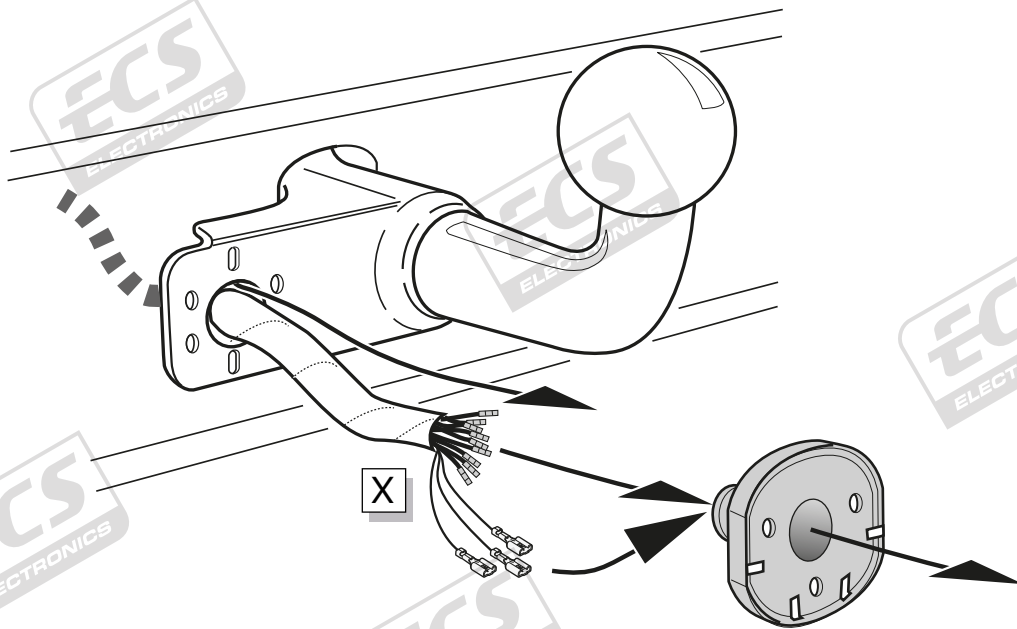

Opel Vivaro 08 / 2006-
Renaut Trafic 10 / 2006-
Nissan Primastar 10 / 2006-

Partnr.: OP-057-BLU

- Fitting instructions electric wiring kit tow bar with 12-N socket up to DIN/ISO Norm 1724.
- We would expressly point out that assembly not carried out properly by a competent installer will result in cancellation of any right to damage compensation, in particular those arising by virtue of the product liability act.
- Contents of these kits and their fitting manuals are subject to alteration without notice, please ensure that these instructions are read and fully understood before commencing installation.
- Do not overload circuits; the maximum loads per connection are detailed in this manual.
- Attention! Before Installation, please read this manual carefully and inform your customer to consult the vehicle owners manual to check for any vehicle modifications required before towing.
- In the event of functional problems, troubleshooting must be limited to about 0.5 hours, contact the technical support:
t.skinner@ecs-electronics.com / 07440 202 052.

3

Only for vehicles with P.D.C.

4

A

INFO

SOCKET CONNECTION

Pag. 10

OPTION 1: For vehicles with P.D.C.