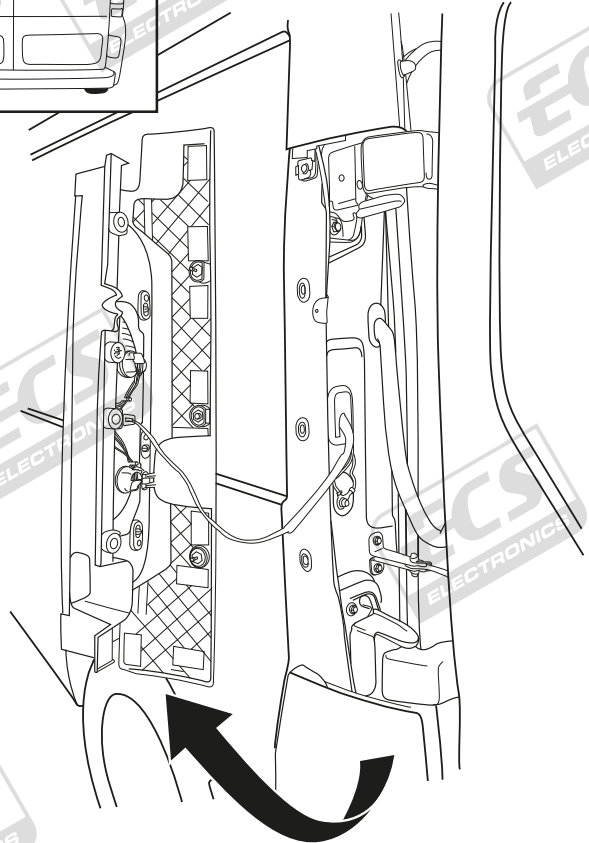

2

3

Only for vehicles with P.D.C.