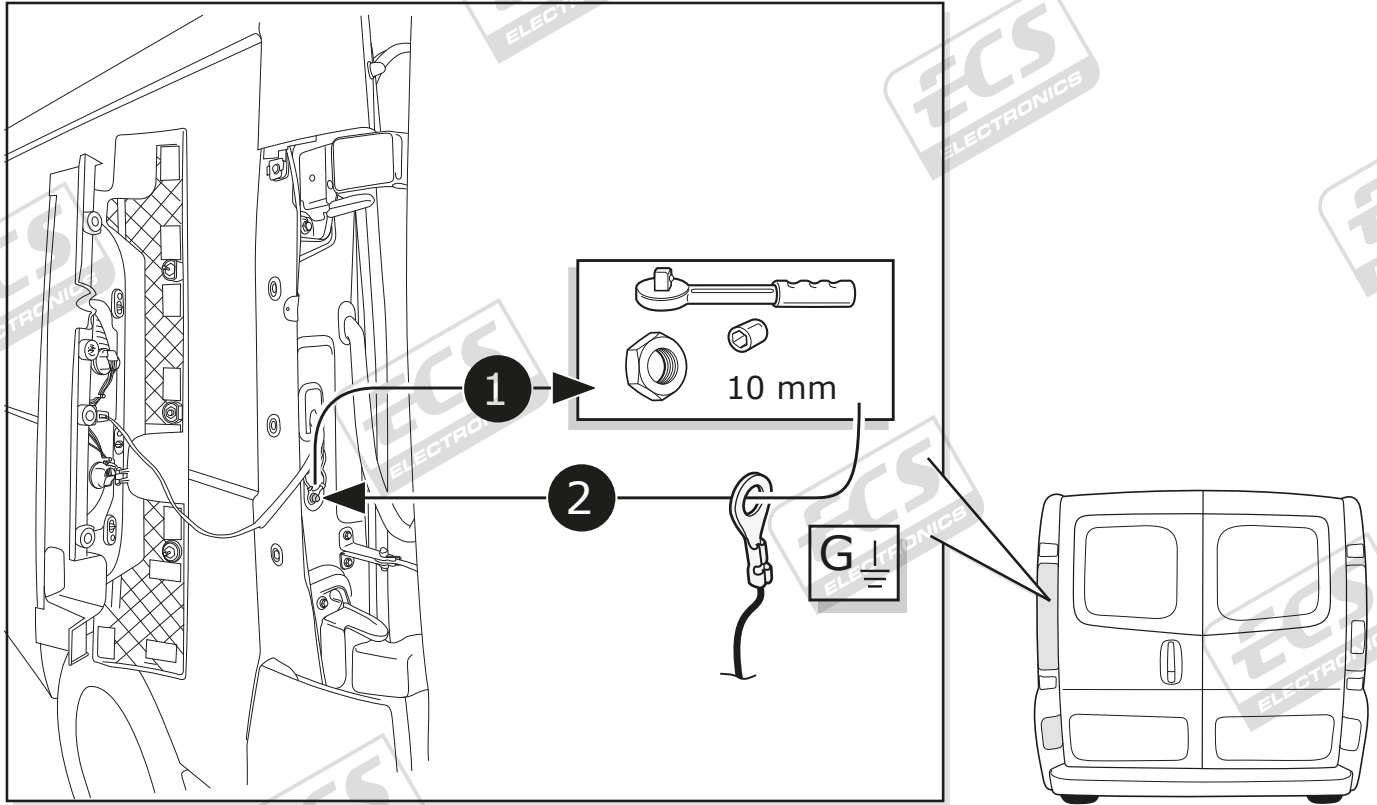

9

10

11

! TEST ALL THE CIRCUITS WITH A TEST DEVICE WITH THE CORRECT POWER LOAD FOR EACH FUNCTION. A TEST DEVICE WITH LED'S CANNOT BE USED FOR THIS PURPOSE.