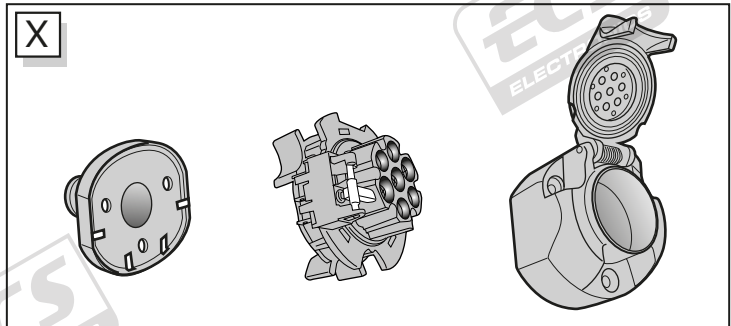

Opel Vivaro 08 / 2006-
Renaut Trafic 10 / 2006-
Nissan Primastar 10 / 2006-

Partnr.: OP-057-BLU

- Fitting instructions electric wiring kit tow bar with 12-N socket up to DIN/ISO Norm 1724.
- We would expressly point out that assembly not carried out properly by a competent installer will result in cancellation of any right to damage compensation, in particular those arising by virtue of the product liability act.
- Contents of these kits and their fitting manuals are subject to alteration without notice, please ensure that these instructions are read and fully understood before commencing installation.
- Do not overload circuits; the maximum loads per connection are detailed in this manual.
- Attention! Before Installation, please read this manual carefully and inform your customer to consult the vehicle owners manual to check for any vehicle modifications required before towing.
- In the event of functional problems, troubleshooting must be limited to about 0.5 hours, contact the technical support:
t.skinner@ecs-electronics.com / 07440 202 052.

Part list

L2 Only for vehicles with P.D.C.

L1

L3 Only for vehicles with P.D.C.

L4

G I

X

4x

X

3x

3x

6x

1x

ROUTING

1

2