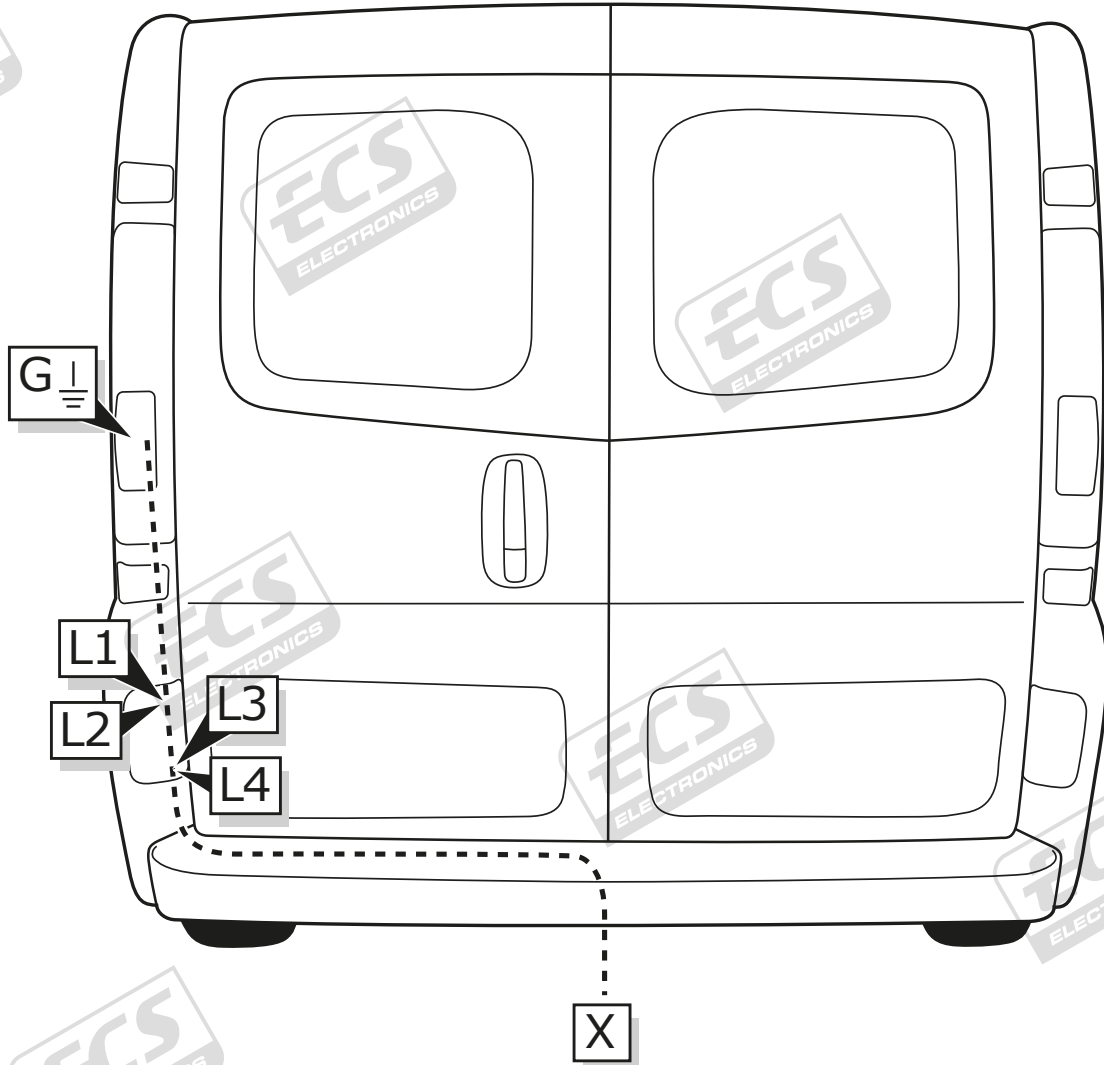

Opel Vivaro 08 / 2006-
Renaut Trafic 10 / 2006-
Nissan Primastar 10 / 2006-

Partnr.: OP-057-BLU

- Fitting instructions electric wiring kit tow bar with 12-N socket up to DIN/ISO Norm 1724.
- We would expressly point out that assembly not carried out properly by a competent installer will result in cancellation of any right to damage compensation, in particular those arising by virtue of the product liability act.
- Contents of these kits and their fitting manuals are subject to alteration without notice, please ensure that these instructions are read and fully understood before commencing installation.
- Do not overload circuits; the maximum loads per connection are detailed in this manual.
- Attention! Before Installation, please read this manual carefully and inform your customer to consult the vehicle owners manual to check for any vehicle modifications required before towing.
- In the event of functional problems, troubleshooting must be limited to about 0.5 hours, contact the technical support:
t.skinner@ecs-electronics.com / 07440 202 052.

X

3x

3x

6x

1x

ROUTING

1

2