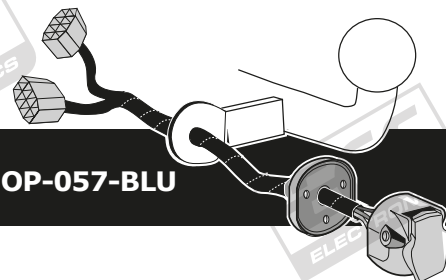

Opel Vivaro 08 / 2006-
Renaut Trafic 10 / 2006-
Nissan Primastar 10 / 2006-

Partnr.: OP-057-BLU

- Fitting instructions electric wiring kit tow bar with 12-N socket up to DIN/ISO Norm 1724.
- We would expressly point out that assembly not carried out properly by a competent installer will result in cancellation of any right to damage compensation, in particular those arising by virtue of the product liability act.
- Contents of these kits and their fitting manuals are subject to alteration without notice, please ensure that these instructions are read and fully understood before commencing installation.
- Do not overload circuits; the maximum loads per connection are detailed in this manual.
- Attention! Before Installation, please read this manual carefully and inform your customer to consult the vehicle owners manual to check for any vehicle modifications required before towing.
- In the event of functional problems, troubleshooting must be limited to about 0.5 hours, contact the technical support:
t.skinner@ecs-electronics.com / 07440 202 052.

Part list

L2 Only for vehicles with P.D.C.

L1

L3 Only for vehicles with P.D.C.

L4

G I

X

4x