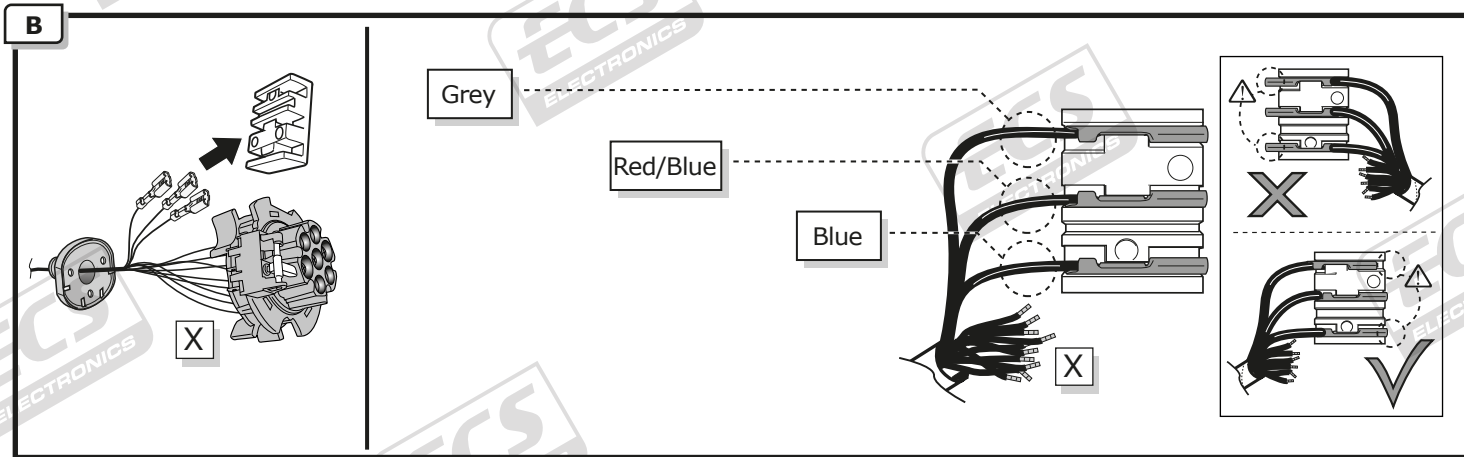

Opel Vivaro 08 / 2006-
Renaut Trafic 10 / 2006-
Nissan Primastar 10 / 2006-

Partnr.: OP-057-BLU

- Fitting instructions electric wiring kit tow bar with 12-N socket up to DIN/ISO Norm 1724.
- We would expressly point out that assembly not carried out properly by a competent installer will result in cancellation of any right to damage compensation, in particular those arising by virtue of the product liability act.
- Contents of these kits and their fitting manuals are subject to alteration without notice, please ensure that these instructions are read and fully understood before commencing installation.
- Do not overload circuits; the maximum loads per connection are detailed in this manual.
- Attention! Before Installation, please read this manual carefully and inform your customer to consult the vehicle owners manual to check for any vehicle modifications required before towing.
- In the event of functional problems, troubleshooting must be limited to about 0.5 hours, contact the technical support:
t.skinner@ecs-electronics.com / 07440 202 052.

3

Only for vehicles with P.D.C.

4

A

INFO

SOCKET CONNECTION

Pag. 10

OPTION 1: For vehicles with P.D.C.