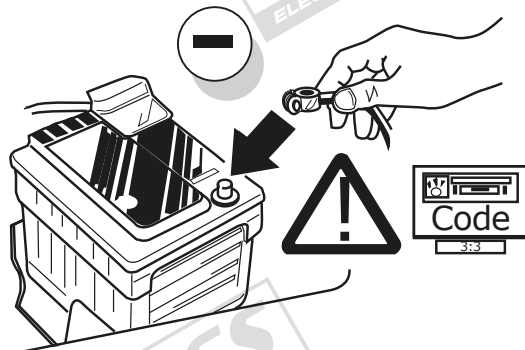

Opel Vivaro 08 / 2006-
Renaut Trafic 10 / 2006-
Nissan Primastar 10 / 2006-

Partnr.: OP-057-BLU

- Fitting instructions electric wiring kit tow bar with 12-N socket up to DIN/ISO Norm 1724.
- We would expressly point out that assembly not carried out properly by a competent installer will result in cancellation of any right to damage compensation, in particular those arising by virtue of the product liability act.
- Contents of these kits and their fitting manuals are subject to alteration without notice, please ensure that these instructions are read and fully understood before commencing installation.
- Do not overload circuits; the maximum loads per connection are detailed in this manual.
- Attention! Before Installation, please read this manual carefully and inform your customer to consult the vehicle owners manual to check for any vehicle modifications required before towing.
- In the event of functional problems, troubleshooting must be limited to about 0.5 hours, contact the technical support:
t.skinner@ecs-electronics.com / 07440 202 052.

OPTION 2: For vehicles without P.D.C.

7

8

9

10

11

! TEST ALL THE CIRCUITS WITH A TEST DEVICE WITH THE CORRECT POWER LOAD FOR EACH FUNCTION. A TEST DEVICE WITH LED'S CANNOT BE USED FOR THIS PURPOSE.

INFO