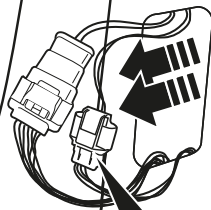

3

Only for vehicles with P.D.C.