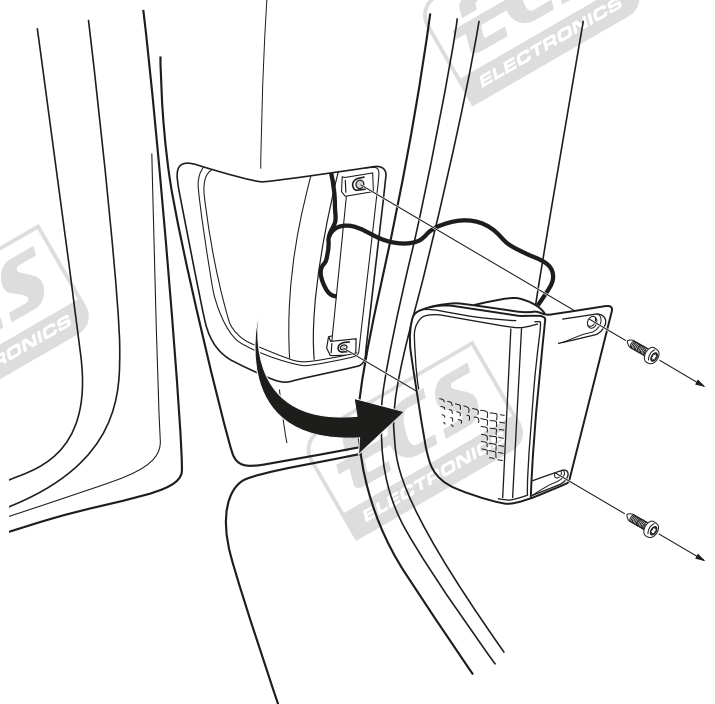

Only for vehicles with P.D.C.