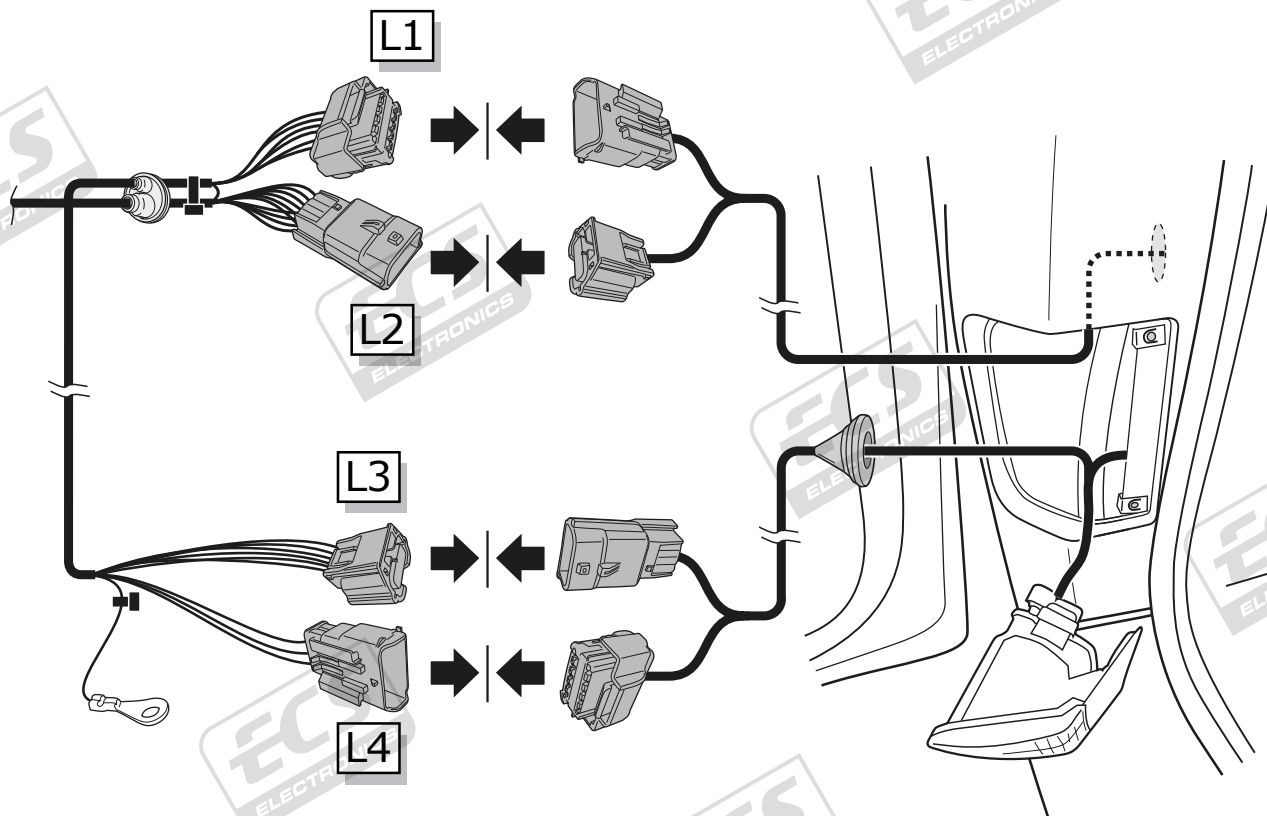

Opel Vivaro 08 / 2006-
Renaut Trafic 10 / 2006-
Nissan Primastar 10 / 2006-

Partnr.: OP-057-BLU

- Fitting instructions electric wiring kit tow bar with 12-N socket up to DIN/ISO Norm 1724.
- We would expressly point out that assembly not carried out properly by a competent installer will result in cancellation of any right to damage compensation, in particular those arising by virtue of the product liability act.
- Contents of these kits and their fitting manuals are subject to alteration without notice, please ensure that these instructions are read and fully understood before commencing installation.
- Do not overload circuits; the maximum loads per connection are detailed in this manual.
- Attention! Before Installation, please read this manual carefully and inform your customer to consult the vehicle owners manual to check for any vehicle modifications required before towing.
- In the event of functional problems, troubleshooting must be limited to about 0.5 hours, contact the technical support:
t.skinner@ecs-electronics.com / 07440 202 052.

3

Only for vehicles with P.D.C.

4

A

INFO

SOCKET CONNECTION

Pag. 10

OPTION 1: For vehicles with P.D.C.

OPTION 2: For vehicles without P.D.C.

7

8

9

10

11

! TEST ALL THE CIRCUITS WITH A TEST DEVICE WITH THE CORRECT POWER LOAD FOR EACH FUNCTION. A TEST DEVICE WITH LED'S CANNOT BE USED FOR THIS PURPOSE.

INFO

REINSTALL TRIM.

12

INFO

SOCKET CONNECTION

DIN/ISO 1724							
	1/L	2	3/31	4/R	5/58-R	6/54	7/58-L
Pmax	21W	2x21W		21W	52W	3x21W	52W
Colour	Yellow	Blue	White	Green	Brown	Red	Black