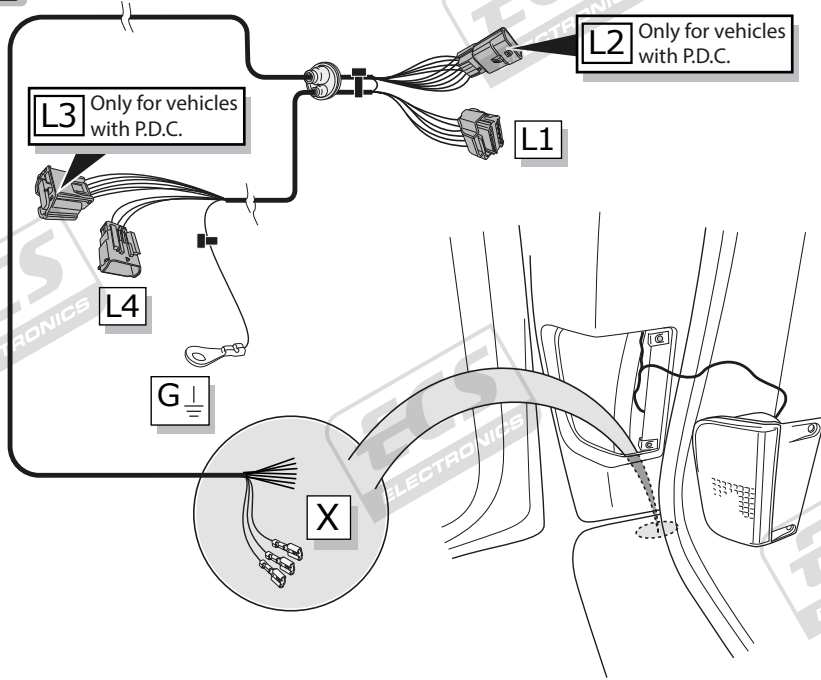

Opel Vivaro 08 / 2006-
Renaut Trafic 10 / 2006-
Nissan Primastar 10 / 2006-

Partnr.: OP-057-BLU

- Fitting instructions electric wiring kit tow bar with 12-N socket up to DIN/ISO Norm 1724.
- We would expressly point out that assembly not carried out properly by a competent installer will result in cancellation of any right to damage compensation, in particular those arising by virtue of the product liability act.
- Contents of these kits and their fitting manuals are subject to alteration without notice, please ensure that these instructions are read and fully understood before commencing installation.
- Do not overload circuits; the maximum loads per connection are detailed in this manual.
- Attention! Before Installation, please read this manual carefully and inform your customer to consult the vehicle owners manual to check for any vehicle modifications required before towing.
- In the event of functional problems, troubleshooting must be limited to about 0.5 hours, contact the technical support:
t.skinner@ecs-electronics.com / 07440 202 052.

X

3x

3x

6x

1x

ROUTING

1

2

3

Only for vehicles with P.D.C.

4

A

INFO

SOCKET CONNECTION

Pag. 10

OPTION 1: For vehicles with P.D.C.

REINSTALL TRIM.

12

INFO

SOCKET CONNECTION

DIN/ISO 1724							
	1/L	2	3/31	4/R	5/58-R	6/54	7/58-L
Pmax	21W	2x21W		21W	52W	3x21W	52W
Colour	Yellow	Blue	White	Green	Brown	Red	Black