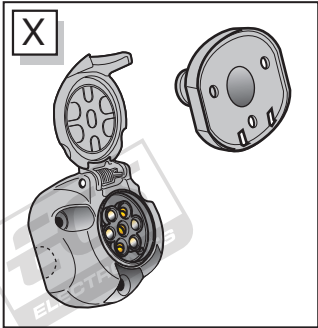

## Iveco Daily 01/2011 - 04/2014

Partnr.: IV-004-BDU

- Fitting instructions electric wiring kit tow bar with 12-N socket up to DIN/ISO Norm 1724.
- We would expressly point out that assembly not carried out properly by a competent installer will result in cancellation of any right to damage compensation, in particular those arising by virtue of the product liability act.
- Contents of these kits and their fitting manuals are subject to alteration without notice, please ensure that these instructions are read and fully understood before commencing installation.
- Do not overload circuits; the maximum loads per connection are detailed in this manual.
- Attention! Before Installation, please read this manual carefully and inform your customer to consult the vehicle owners manual to check for any vehicle modifications required before towing.
- In the event of functional problems, troubleshooting must be limited to about 0.5 hours, contact the technical support:  
[t.skinner@ecs-electronics.com](mailto:t.skinner@ecs-electronics.com) / 07440 202 052.

# Part list

L1

X

X

4x

3x

3x

1