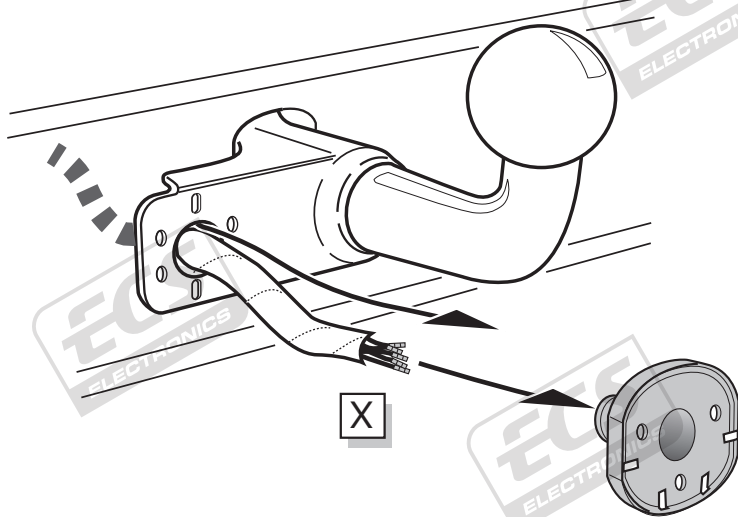

## Iveco Daily 01/2011 - 04/2014

Partnr.: IV-004-BDU

- Fitting instructions electric wiring kit tow bar with 12-N socket up to DIN/ISO Norm 1724.
- We would expressly point out that assembly not carried out properly by a competent installer will result in cancellation of any right to damage compensation, in particular those arising by virtue of the product liability act.
- Contents of these kits and their fitting manuals are subject to alteration without notice, please ensure that these instructions are read and fully understood before commencing installation.
- Do not overload circuits; the maximum loads per connection are detailed in this manual.
- Attention! Before Installation, please read this manual carefully and inform your customer to consult the vehicle owners manual to check for any vehicle modifications required before towing.
- In the event of functional problems, troubleshooting must be limited to about 0.5 hours, contact the technical support:  
[t.skinner@ecs-electronics.com](mailto:t.skinner@ecs-electronics.com) / 07440 202 052.

2

1

2

A

INFO

SOCKET CONNECTION

Pag. 6

B