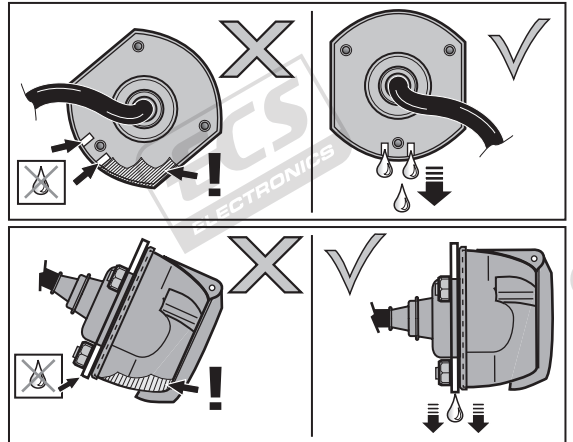

## Iveco Daily 01/2011 - 04/2014

Partnr.: IV-004-BDU

- Fitting instructions electric wiring kit tow bar with 12-N socket up to DIN/ISO Norm 1724.
- We would expressly point out that assembly not carried out properly by a competent installer will result in cancellation of any right to damage compensation, in particular those arising by virtue of the product liability act.
- Contents of these kits and their fitting manuals are subject to alteration without notice, please ensure that these instructions are read and fully understood before commencing installation.
- Do not overload circuits; the maximum loads per connection are detailed in this manual.
- Attention! Before Installation, please read this manual carefully and inform your customer to consult the vehicle owners manual to check for any vehicle modifications required before towing.
- In the event of functional problems, troubleshooting must be limited to about 0.5 hours, contact the technical support:  
[t.skinner@ecs-electronics.com](mailto:t.skinner@ecs-electronics.com) / 07440 202 052.

2

1

2

A

INFO

SOCKET CONNECTION

Pag. 6

B