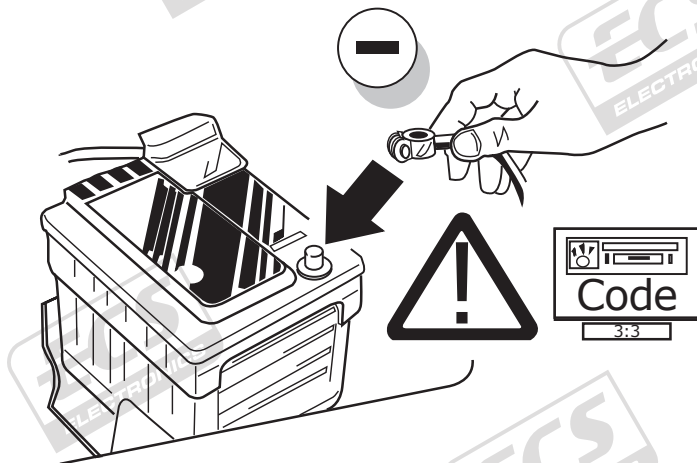

3

4

TEST ALL THE CIRCUITS WITH A TEST DEVICE WITH THE CORRECT POWER LOAD FOR EACH FUNCTION. A TEST DEVICE WITH LED'S CANNOT BE USED FOR THIS PURPOSE.

5