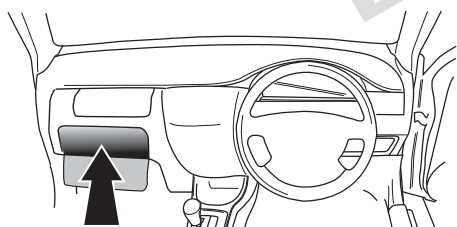

User guide

TECHNICAL SUPPORT

**CALL
07440
202
052**

ECS
ELECTRONICS

MONDAY TO FRIDAY
08.00 - 11.00 am
12.00 - 05.00 pm
t.skinner@ecs-electronics.com
www.ecs-electronicsuk.co.uk