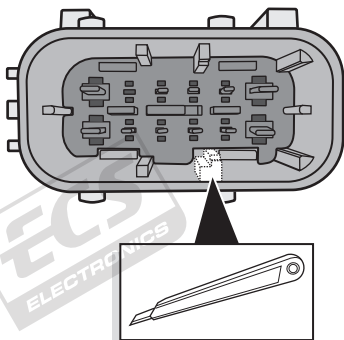

## Iveco Daily 01/2011 - 04/2014

Partnr.: IV-004-BDU

- Fitting instructions electric wiring kit tow bar with 12-N socket up to DIN/ISO Norm 1724.
- We would expressly point out that assembly not carried out properly by a competent installer will result in cancellation of any right to damage compensation, in particular those arising by virtue of the product liability act.
- Contents of these kits and their fitting manuals are subject to alteration without notice, please ensure that these instructions are read and fully understood before commencing installation.
- Do not overload circuits; the maximum loads per connection are detailed in this manual.
- Attention! Before Installation, please read this manual carefully and inform your customer to consult the vehicle owners manual to check for any vehicle modifications required before towing.
- In the event of functional problems, troubleshooting must be limited to about 0.5 hours, contact the technical support:  
[t.skinner@ecs-electronics.com](mailto:t.skinner@ecs-electronics.com) / 07440 202 052.

# Part list

L1

X

X

4x

3x

3x

1

2

1

2

A

INFO

SOCKET CONNECTION

Pag. 6

B