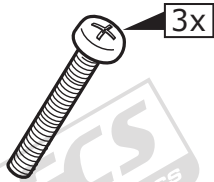

## Iveco Daily 01/2011 - 04/2014

Partnr.: IV-004-BDU

- Fitting instructions electric wiring kit tow bar with 12-N socket up to DIN/ISO Norm 1724.
- We would expressly point out that assembly not carried out properly by a competent installer will result in cancellation of any right to damage compensation, in particular those arising by virtue of the product liability act.
- Contents of these kits and their fitting manuals are subject to alteration without notice, please ensure that these instructions are read and fully understood before commencing installation.
- Do not overload circuits; the maximum loads per connection are detailed in this manual.
- Attention! Before Installation, please read this manual carefully and inform your customer to consult the vehicle owners manual to check for any vehicle modifications required before towing.
- In the event of functional problems, troubleshooting must be limited to about 0.5 hours, contact the technical support:  
[t.skinner@ecs-electronics.com](mailto:t.skinner@ecs-electronics.com) / 07440 202 052.

# Part list

L1

X

X

4x

3x

3x

1