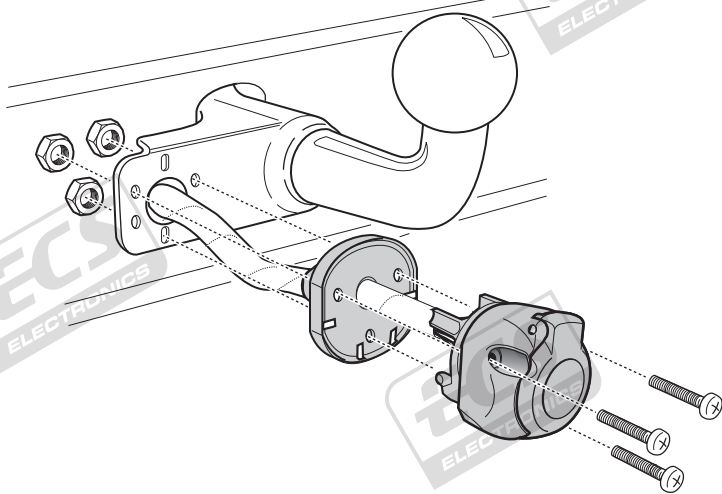

## Iveco Daily 01/2011 - 04/2014

Partnr.: IV-004-BDU

- Fitting instructions electric wiring kit tow bar with 12-N socket up to DIN/ISO Norm 1724.
- We would expressly point out that assembly not carried out properly by a competent installer will result in cancellation of any right to damage compensation, in particular those arising by virtue of the product liability act.
- Contents of these kits and their fitting manuals are subject to alteration without notice, please ensure that these instructions are read and fully understood before commencing installation.
- Do not overload circuits; the maximum loads per connection are detailed in this manual.
- Attention! Before Installation, please read this manual carefully and inform your customer to consult the vehicle owners manual to check for any vehicle modifications required before towing.
- In the event of functional problems, troubleshooting must be limited to about 0.5 hours, contact the technical support:  
[t.skinner@ecs-electronics.com](mailto:t.skinner@ecs-electronics.com) / 07440 202 052.

# Part list

L1

X

X

4x

3x

3x

1

2

1

2

A

INFO

SOCKET CONNECTION

Pag. 6

B