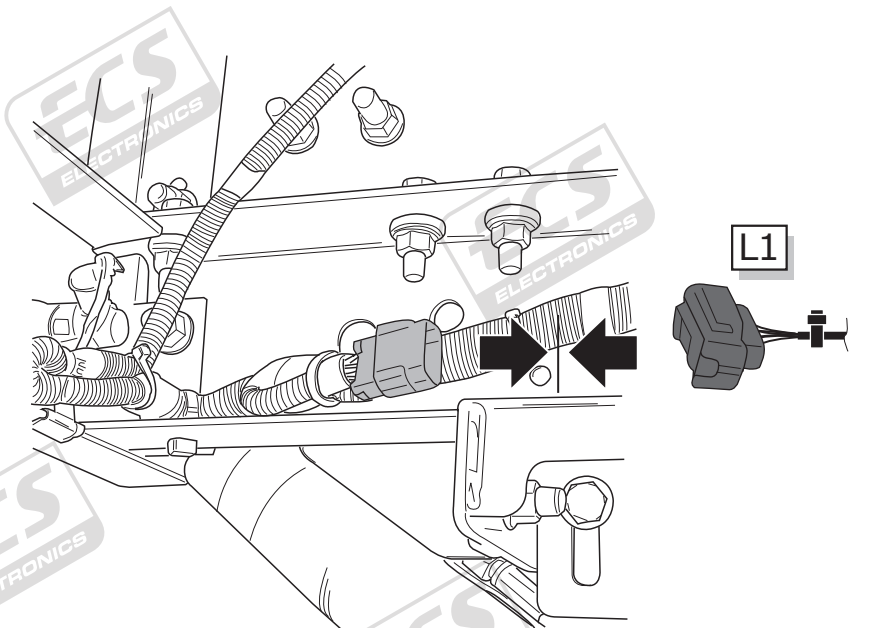

## Iveco Daily 01/2011 - 04/2014

Partnr.: IV-004-BDU

- Fitting instructions electric wiring kit tow bar with 12-N socket up to DIN/ISO Norm 1724.
- We would expressly point out that assembly not carried out properly by a competent installer will result in cancellation of any right to damage compensation, in particular those arising by virtue of the product liability act.
- Contents of these kits and their fitting manuals are subject to alteration without notice, please ensure that these instructions are read and fully understood before commencing installation.
- Do not overload circuits; the maximum loads per connection are detailed in this manual.
- Attention! Before Installation, please read this manual carefully and inform your customer to consult the vehicle owners manual to check for any vehicle modifications required before towing.
- In the event of functional problems, troubleshooting must be limited to about 0.5 hours, contact the technical support:  
[t.skinner@ecs-electronics.com](mailto:t.skinner@ecs-electronics.com) / 07440 202 052.

# Part list

L1

X

X

4x

3x

3x

1

2

1

2

A

INFO

SOCKET CONNECTION

Pag. 6

B