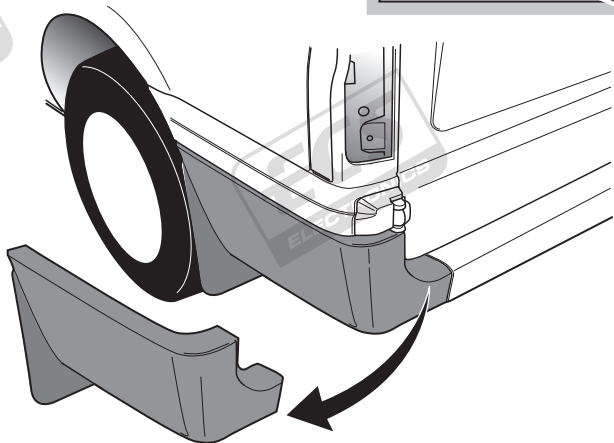

Ford Transit 01/2000 - 06/2006
Ford Transit 07/2006-

Partnr.: FR-028-BLU

- Fitting instructions electric wiring kit tow bar with 12-N socket up to DIN/ISO Norm 1724.
- We would expressly point out that assembly not carried out properly by a competent installer will result in cancellation of any right to damage compensation, in particular those arising by virtue of the product liability act.
- Contents of these kits and their fitting manuals are subject to alteration without notice, please ensure that these instructions are read and fully understood before commencing installation.
- Do not overload circuits; the maximum loads per connection are detailed in this manual.
- Attention! Before Installation, please read this manual carefully and inform your customer to consult the vehicle owners manual to check for any vehicle modifications required before towing.
- In the event of functional problems, troubleshooting must be limited to about 0.5 hours, contact the technical support:
t.skinner@ecs-electronics.com / 07440 202 052.

Part list

ROUTING

1

2

3

4

5

10

11

12

13

14

15

16

17

TEST ALL THE CIRCUITS WITH A TEST DEVICE WITH THE CORRECT POWER LOAD FOR EACH FUNCTION. A TEST DEVICE WITH LED'S CANNOT BE USED FOR THIS PURPOSE.