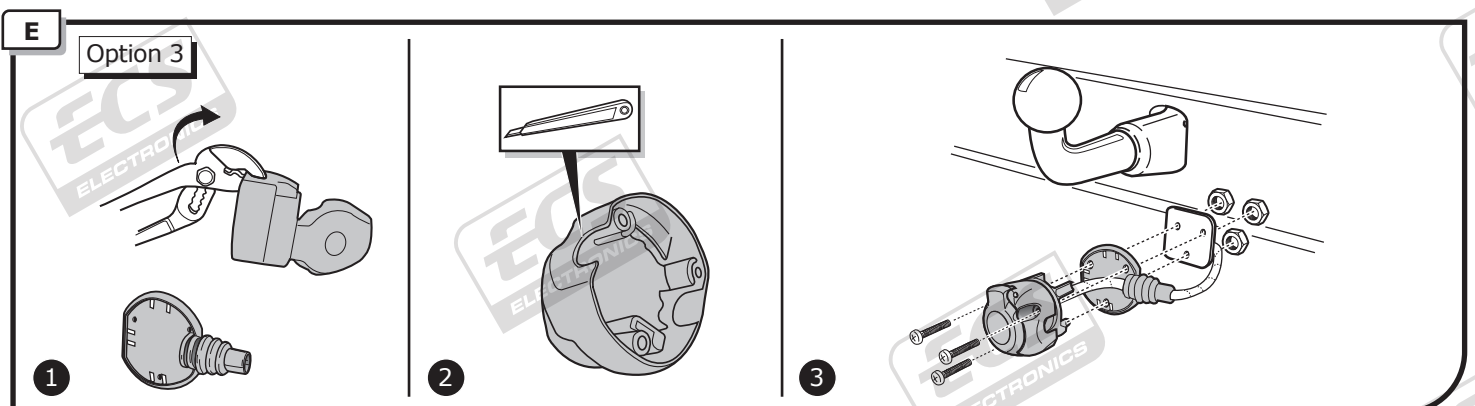

Ford Transit 01/2000 - 06/2006
Ford Transit 07/2006-

Partnr.: FR-028-BLU

- Fitting instructions electric wiring kit tow bar with 12-N socket up to DIN/ISO Norm 1724.
- We would expressly point out that assembly not carried out properly by a competent installer will result in cancellation of any right to damage compensation, in particular those arising by virtue of the product liability act.
- Contents of these kits and their fitting manuals are subject to alteration without notice, please ensure that these instructions are read and fully understood before commencing installation.
- Do not overload circuits; the maximum loads per connection are detailed in this manual.
- Attention! Before Installation, please read this manual carefully and inform your customer to consult the vehicle owners manual to check for any vehicle modifications required before towing.
- In the event of functional problems, troubleshooting must be limited to about 0.5 hours, contact the technical support:
t.skinner@ecs-electronics.com / 07440 202 052.

Part list

ROUTING

1

2

3

4

5

10