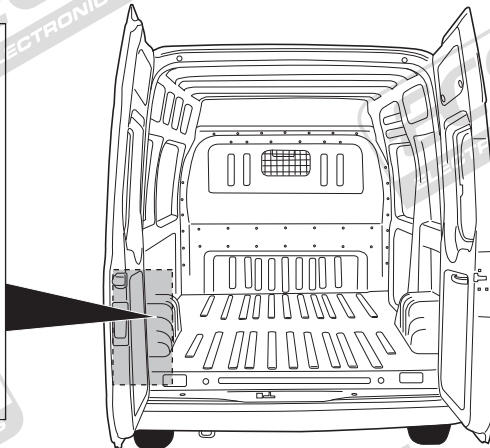

Ford Transit 01/2000 - 06/2006
Ford Transit 07/2006-

Partnr.: FR-028-BLU

- Fitting instructions electric wiring kit tow bar with 12-N socket up to DIN/ISO Norm 1724.
- We would expressly point out that assembly not carried out properly by a competent installer will result in cancellation of any right to damage compensation, in particular those arising by virtue of the product liability act.
- Contents of these kits and their fitting manuals are subject to alteration without notice, please ensure that these instructions are read and fully understood before commencing installation.
- Do not overload circuits; the maximum loads per connection are detailed in this manual.
- Attention! Before Installation, please read this manual carefully and inform your customer to consult the vehicle owners manual to check for any vehicle modifications required before towing.
- In the event of functional problems, troubleshooting must be limited to about 0.5 hours, contact the technical support:
t.skinner@ecs-electronics.com / 07440 202 052.

Part list

ROUTING

1

2

3

4

5

10

11

12

13

14

15

16

17

TEST ALL THE CIRCUITS WITH A TEST DEVICE WITH THE CORRECT POWER LOAD FOR EACH FUNCTION. A TEST DEVICE WITH LED'S CANNOT BE USED FOR THIS PURPOSE.