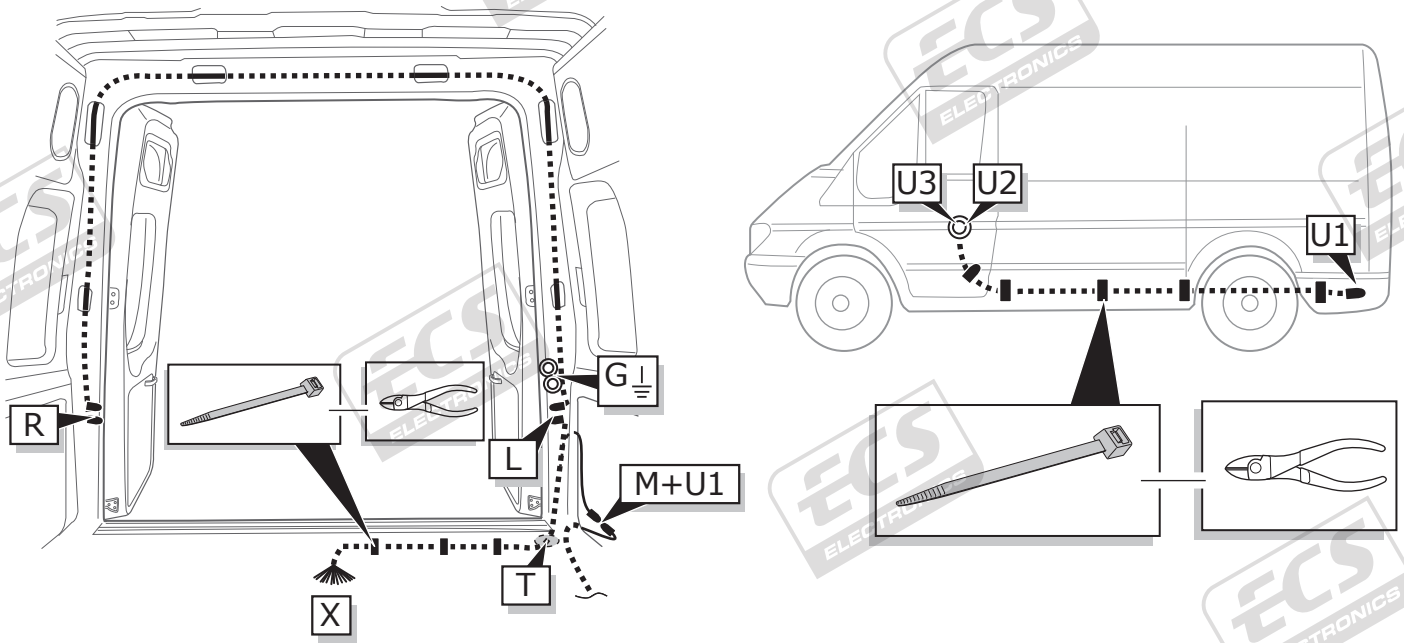

Ford Transit 01/2000 - 06/2006
Ford Transit 07/2006-

Partnr.: FR-028-BLU

- Fitting instructions electric wiring kit tow bar with 12-N socket up to DIN/ISO Norm 1724.
- We would expressly point out that assembly not carried out properly by a competent installer will result in cancellation of any right to damage compensation, in particular those arising by virtue of the product liability act.
- Contents of these kits and their fitting manuals are subject to alteration without notice, please ensure that these instructions are read and fully understood before commencing installation.
- Do not overload circuits; the maximum loads per connection are detailed in this manual.
- Attention! Before Installation, please read this manual carefully and inform your customer to consult the vehicle owners manual to check for any vehicle modifications required before towing.
- In the event of functional problems, troubleshooting must be limited to about 0.5 hours, contact the technical support:
t.skinner@ecs-electronics.com / 07440 202 052.

Part list

ROUTING

1

2

3

4

5

10

INFO

REINSTALL TRIM.

INFO

SOCKET CONNECTION

DIN/ISO 1724							
	1/L	2	3/31	4/R	5/58-R	6/54	7/58-L
Pmax	21W	2x21W		21W	52W	3x21W	52W
Colour	Yellow	Blue	White	Green	Brown	Red	Black