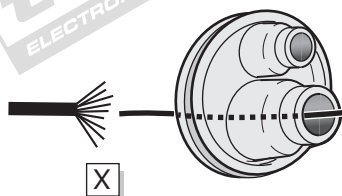

Ford Transit 01/2000 - 06/2006
Ford Transit 07/2006-

Partnr.: FR-028-BLU

- Fitting instructions electric wiring kit tow bar with 12-N socket up to DIN/ISO Norm 1724.
- We would expressly point out that assembly not carried out properly by a competent installer will result in cancellation of any right to damage compensation, in particular those arising by virtue of the product liability act.
- Contents of these kits and their fitting manuals are subject to alteration without notice, please ensure that these instructions are read and fully understood before commencing installation.
- Do not overload circuits; the maximum loads per connection are detailed in this manual.
- Attention! Before Installation, please read this manual carefully and inform your customer to consult the vehicle owners manual to check for any vehicle modifications required before towing.
- In the event of functional problems, troubleshooting must be limited to about 0.5 hours, contact the technical support:
t.skinner@ecs-electronics.com / 07440 202 052.

Part list

ROUTING

1

2

3

4

5

10

11

12

13

14

15

16

17

TEST ALL THE CIRCUITS WITH A TEST DEVICE WITH THE CORRECT POWER LOAD FOR EACH FUNCTION. A TEST DEVICE WITH LED'S CANNOT BE USED FOR THIS PURPOSE.

INFO

REINSTALL TRIM.

INFO

SOCKET CONNECTION

DIN/ISO 1724							
	1/L	2	3/31	4/R	5/58-R	6/54	7/58-L
Pmax	21W	2x21W		21W	52W	3x21W	52W
Colour	Yellow	Blue	White	Green	Brown	Red	Black