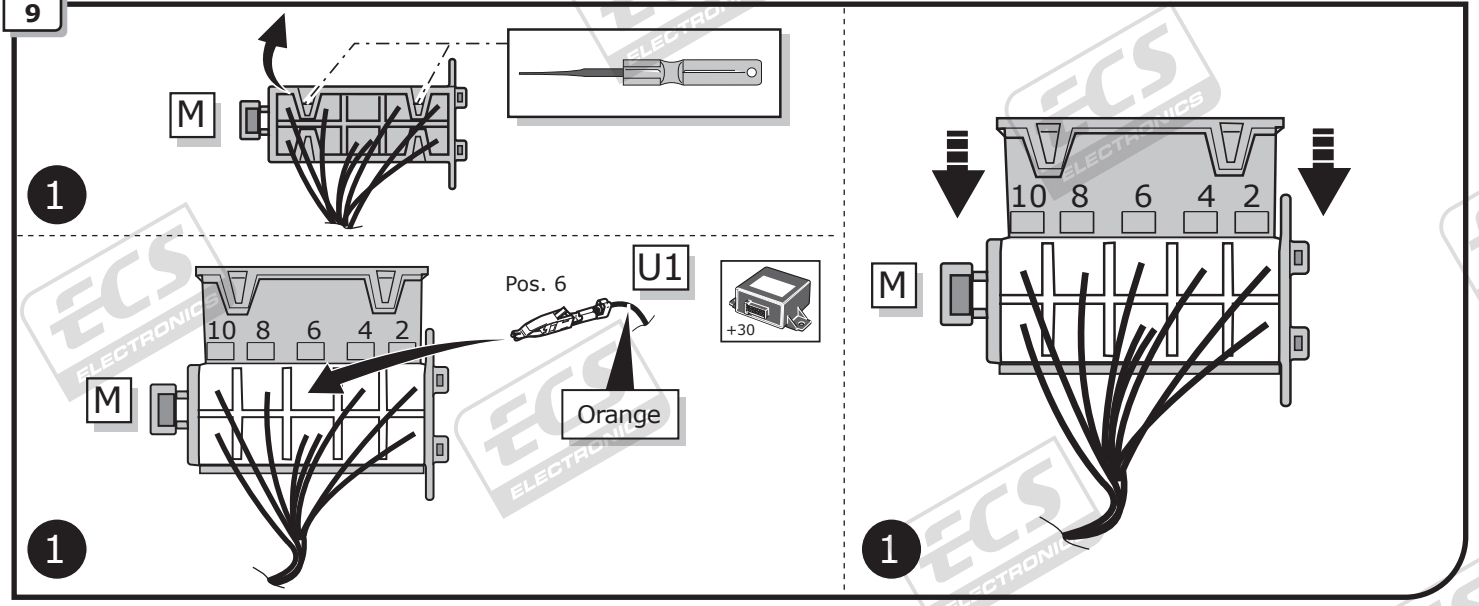

Ford Transit 01/2000 - 06/2006
Ford Transit 07/2006-

Partnr.: FR-028-BLU

- Fitting instructions electric wiring kit tow bar with 12-N socket up to DIN/ISO Norm 1724.
- We would expressly point out that assembly not carried out properly by a competent installer will result in cancellation of any right to damage compensation, in particular those arising by virtue of the product liability act.
- Contents of these kits and their fitting manuals are subject to alteration without notice, please ensure that these instructions are read and fully understood before commencing installation.
- Do not overload circuits; the maximum loads per connection are detailed in this manual.
- Attention! Before Installation, please read this manual carefully and inform your customer to consult the vehicle owners manual to check for any vehicle modifications required before towing.
- In the event of functional problems, troubleshooting must be limited to about 0.5 hours, contact the technical support:
t.skinner@ecs-electronics.com / 07440 202 052.

Part list

ROUTING

1

2

3

4

5

10

11

12

13

14

15

16

17

TEST ALL THE CIRCUITS WITH A TEST DEVICE WITH THE CORRECT POWER LOAD FOR EACH FUNCTION. A TEST DEVICE WITH LED'S CANNOT BE USED FOR THIS PURPOSE.

INFO

REINSTALL TRIM.

INFO

SOCKET CONNECTION

DIN/ISO 1724							
	1/L	2	3/31	4/R	5/58-R	6/54	7/58-L
Pmax	21W	2x21W		21W	52W	3x21W	52W
Colour	Yellow	Blue	White	Green	Brown	Red	Black