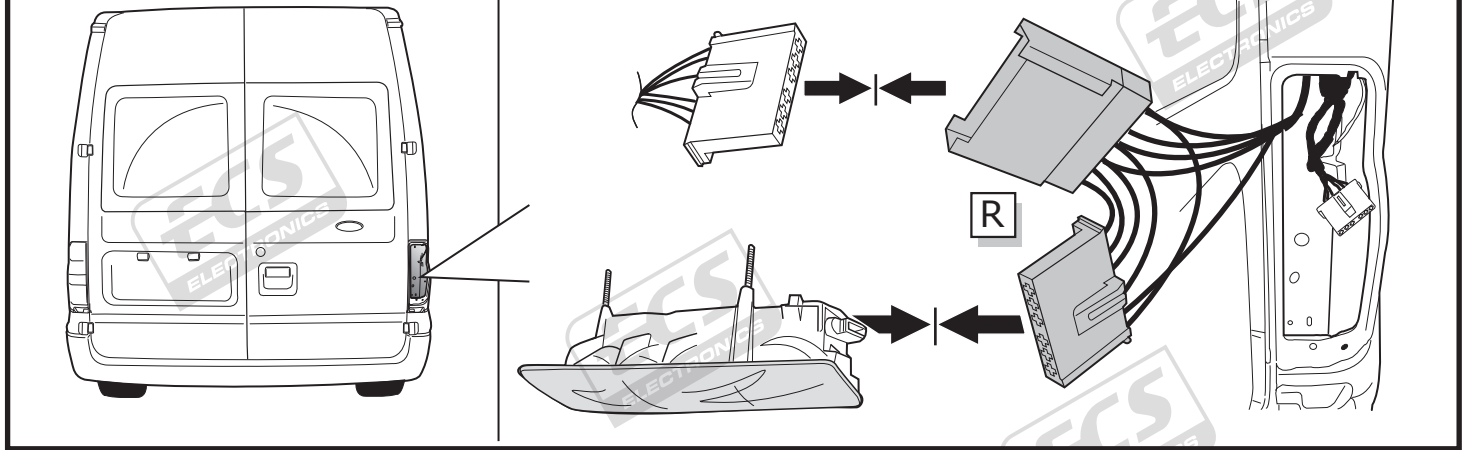

Ford Transit 01/2000 - 06/2006
Ford Transit 07/2006-

Partnr.: FR-028-BLU

- Fitting instructions electric wiring kit tow bar with 12-N socket up to DIN/ISO Norm 1724.
- We would expressly point out that assembly not carried out properly by a competent installer will result in cancellation of any right to damage compensation, in particular those arising by virtue of the product liability act.
- Contents of these kits and their fitting manuals are subject to alteration without notice, please ensure that these instructions are read and fully understood before commencing installation.
- Do not overload circuits; the maximum loads per connection are detailed in this manual.
- Attention! Before Installation, please read this manual carefully and inform your customer to consult the vehicle owners manual to check for any vehicle modifications required before towing.
- In the event of functional problems, troubleshooting must be limited to about 0.5 hours, contact the technical support:
t.skinner@ecs-electronics.com / 07440 202 052.

Part list

ROUTING

1

2

3

4

5

10

11

12

13

14

15

16

17

TEST ALL THE CIRCUITS WITH A TEST DEVICE WITH THE CORRECT POWER LOAD FOR EACH FUNCTION. A TEST DEVICE WITH LED'S CANNOT BE USED FOR THIS PURPOSE.

INFO

REINSTALL TRIM.

INFO

SOCKET CONNECTION

DIN/ISO 1724							
	1/L	2	3/31	4/R	5/58-R	6/54	7/58-L
Pmax	21W	2x21W		21W	52W	3x21W	52W
Colour	Yellow	Blue	White	Green	Brown	Red	Black