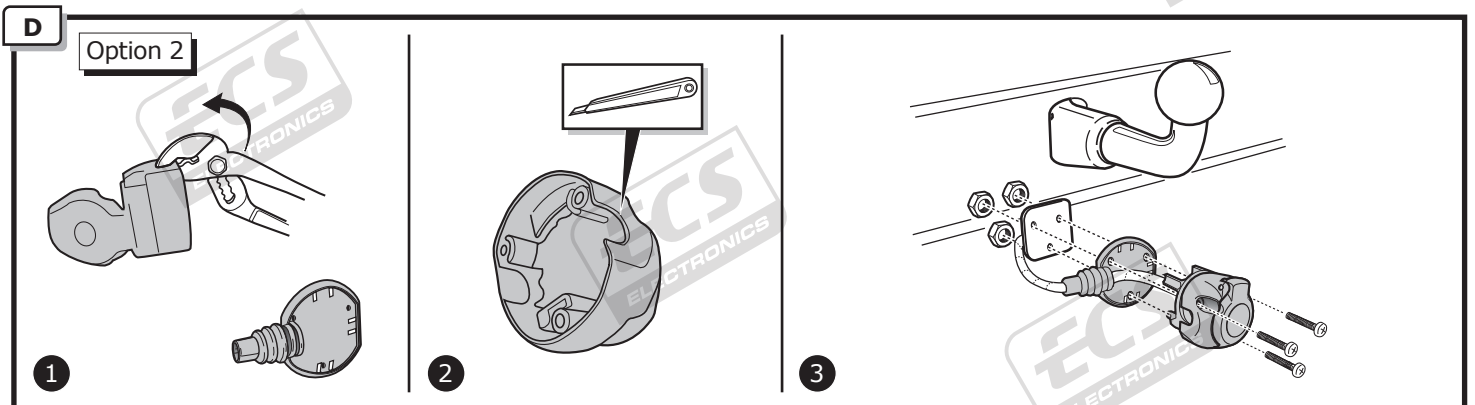

Ford Transit 01/2000 - 06/2006
Ford Transit 07/2006-

Partnr.: FR-028-BLU

- Fitting instructions electric wiring kit tow bar with 12-N socket up to DIN/ISO Norm 1724.
- We would expressly point out that assembly not carried out properly by a competent installer will result in cancellation of any right to damage compensation, in particular those arising by virtue of the product liability act.
- Contents of these kits and their fitting manuals are subject to alteration without notice, please ensure that these instructions are read and fully understood before commencing installation.
- Do not overload circuits; the maximum loads per connection are detailed in this manual.
- Attention! Before Installation, please read this manual carefully and inform your customer to consult the vehicle owners manual to check for any vehicle modifications required before towing.
- In the event of functional problems, troubleshooting must be limited to about 0.5 hours, contact the technical support:
t.skinner@ecs-electronics.com / 07440 202 052.

Part list

ROUTING

1

2

3

4

5

10