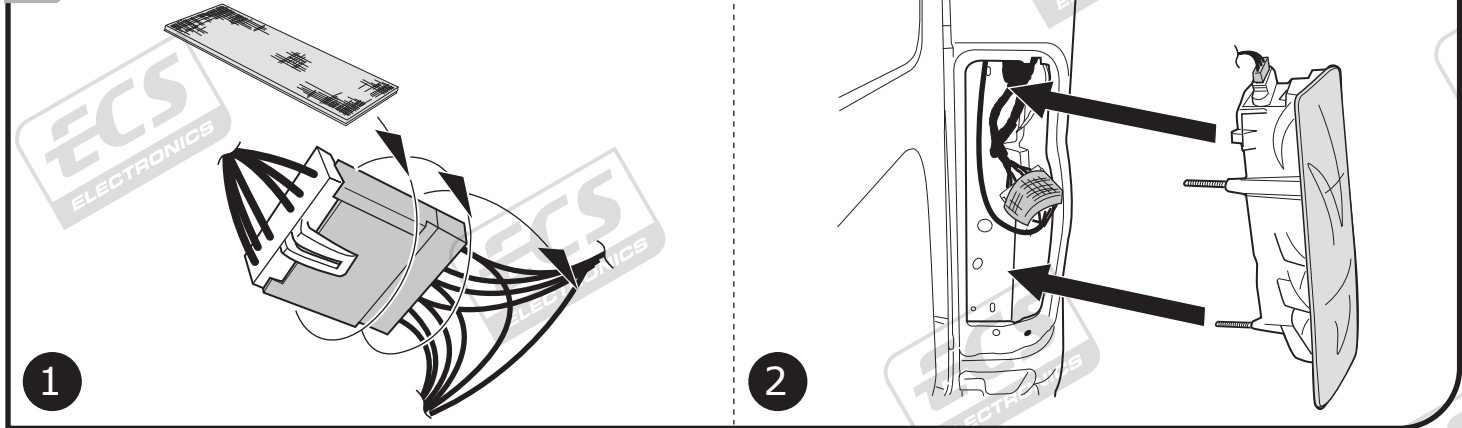

Ford Transit 01/2000 - 06/2006
Ford Transit 07/2006-

Partnr.: FR-028-BLU

- Fitting instructions electric wiring kit tow bar with 12-N socket up to DIN/ISO Norm 1724.
- We would expressly point out that assembly not carried out properly by a competent installer will result in cancellation of any right to damage compensation, in particular those arising by virtue of the product liability act.
- Contents of these kits and their fitting manuals are subject to alteration without notice, please ensure that these instructions are read and fully understood before commencing installation.
- Do not overload circuits; the maximum loads per connection are detailed in this manual.
- Attention! Before Installation, please read this manual carefully and inform your customer to consult the vehicle owners manual to check for any vehicle modifications required before towing.
- In the event of functional problems, troubleshooting must be limited to about 0.5 hours, contact the technical support:
t.skinner@ecs-electronics.com / 07440 202 052.

Part list

ROUTING

1

2

3

4

5

10

11

12

13

14

15

16

17

TEST ALL THE CIRCUITS WITH A TEST DEVICE WITH THE CORRECT POWER LOAD FOR EACH FUNCTION. A TEST DEVICE WITH LED'S CANNOT BE USED FOR THIS PURPOSE.

INFO

REINSTALL TRIM.

INFO

SOCKET CONNECTION

DIN/ISO 1724							
	1/L	2	3/31	4/R	5/58-R	6/54	7/58-L
Pmax	21W	2x21W		21W	52W	3x21W	52W
Colour	Yellow	Blue	White	Green	Brown	Red	Black