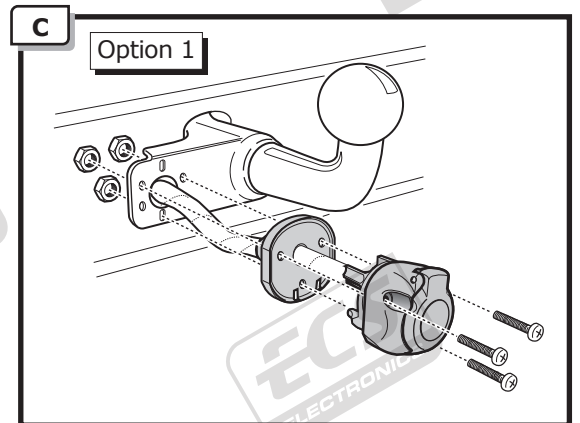

Ford Transit 01/2000 - 06/2006
Ford Transit 07/2006-

Partnr.: FR-028-BLU

- Fitting instructions electric wiring kit tow bar with 12-N socket up to DIN/ISO Norm 1724.
- We would expressly point out that assembly not carried out properly by a competent installer will result in cancellation of any right to damage compensation, in particular those arising by virtue of the product liability act.
- Contents of these kits and their fitting manuals are subject to alteration without notice, please ensure that these instructions are read and fully understood before commencing installation.
- Do not overload circuits; the maximum loads per connection are detailed in this manual.
- Attention! Before Installation, please read this manual carefully and inform your customer to consult the vehicle owners manual to check for any vehicle modifications required before towing.
- In the event of functional problems, troubleshooting must be limited to about 0.5 hours, contact the technical support:
t.skinner@ecs-electronics.com / 07440 202 052.

Part list

ROUTING

1

2

3

4

5

10

11

12

13

14

15

16

17

TEST ALL THE CIRCUITS WITH A TEST DEVICE WITH THE CORRECT POWER LOAD FOR EACH FUNCTION. A TEST DEVICE WITH LED'S CANNOT BE USED FOR THIS PURPOSE.

INFO

REINSTALL TRIM.

INFO

SOCKET CONNECTION

DIN/ISO 1724							
	1/L	2	3/31	4/R	5/58-R	6/54	7/58-L
Pmax	21W	2x21W		21W	52W	3x21W	52W
Colour	Yellow	Blue	White	Green	Brown	Red	Black