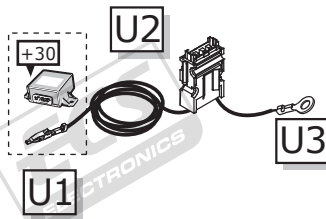

Ford Transit 01/2000 - 06/2006
Ford Transit 07/2006-

Partnr.: FR-028-BLU

- Fitting instructions electric wiring kit tow bar with 12-N socket up to DIN/ISO Norm 1724.
- We would expressly point out that assembly not carried out properly by a competent installer will result in cancellation of any right to damage compensation, in particular those arising by virtue of the product liability act.
- Contents of these kits and their fitting manuals are subject to alteration without notice, please ensure that these instructions are read and fully understood before commencing installation.
- Do not overload circuits; the maximum loads per connection are detailed in this manual.
- Attention! Before Installation, please read this manual carefully and inform your customer to consult the vehicle owners manual to check for any vehicle modifications required before towing.
- In the event of functional problems, troubleshooting must be limited to about 0.5 hours, contact the technical support:
t.skinner@ecs-electronics.com / 07440 202 052.

Part list

ROUTING

1

2

3

4

5

10

INFO

REINSTALL TRIM.

INFO

SOCKET CONNECTION

DIN/ISO 1724							
	1/L	2	3/31	4/R	5/58-R	6/54	7/58-L
Pmax	21W	2x21W		21W	52W	3x21W	52W
Colour	Yellow	Blue	White	Green	Brown	Red	Black