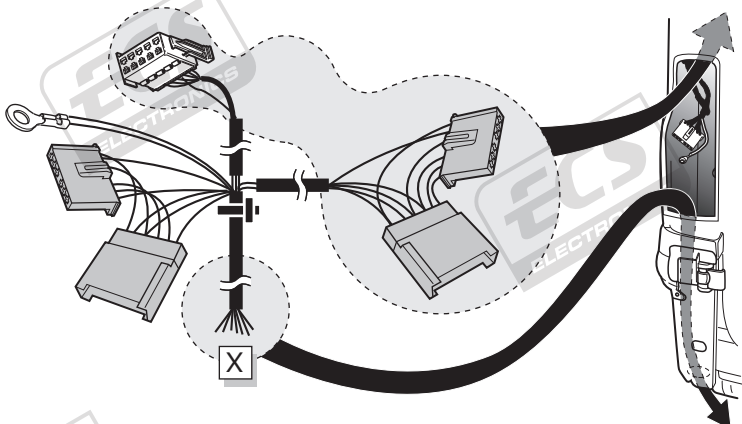

Ford Transit 01/2000 - 06/2006
Ford Transit 07/2006-

Partnr.: FR-028-BLU

- Fitting instructions electric wiring kit tow bar with 12-N socket up to DIN/ISO Norm 1724.
- We would expressly point out that assembly not carried out properly by a competent installer will result in cancellation of any right to damage compensation, in particular those arising by virtue of the product liability act.
- Contents of these kits and their fitting manuals are subject to alteration without notice, please ensure that these instructions are read and fully understood before commencing installation.
- Do not overload circuits; the maximum loads per connection are detailed in this manual.
- Attention! Before Installation, please read this manual carefully and inform your customer to consult the vehicle owners manual to check for any vehicle modifications required before towing.
- In the event of functional problems, troubleshooting must be limited to about 0.5 hours, contact the technical support:
t.skinner@ecs-electronics.com / 07440 202 052.

Part list

ROUTING

1

2

3

4

5

10

11

12

13

14

15

16

17

TEST ALL THE CIRCUITS WITH A TEST DEVICE WITH THE CORRECT POWER LOAD FOR EACH FUNCTION. A TEST DEVICE WITH LED'S CANNOT BE USED FOR THIS PURPOSE.

INFO

REINSTALL TRIM.

INFO

SOCKET CONNECTION

DIN/ISO 1724							
	1/L	2	3/31	4/R	5/58-R	6/54	7/58-L
Pmax	21W	2x21W		21W	52W	3x21W	52W
Colour	Yellow	Blue	White	Green	Brown	Red	Black