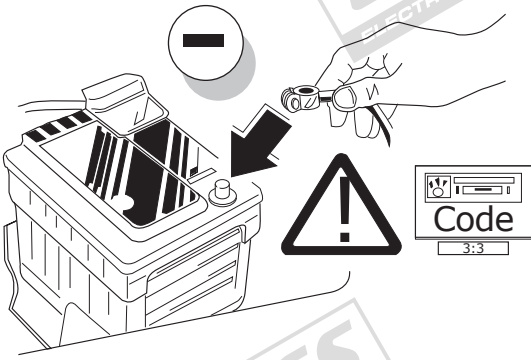

Ford Transit 01/2000 - 06/2006
Ford Transit 07/2006-

Partnr.: FR-028-BLU

- Fitting instructions electric wiring kit tow bar with 12-N socket up to DIN/ISO Norm 1724.
- We would expressly point out that assembly not carried out properly by a competent installer will result in cancellation of any right to damage compensation, in particular those arising by virtue of the product liability act.
- Contents of these kits and their fitting manuals are subject to alteration without notice, please ensure that these instructions are read and fully understood before commencing installation.
- Do not overload circuits; the maximum loads per connection are detailed in this manual.
- Attention! Before Installation, please read this manual carefully and inform your customer to consult the vehicle owners manual to check for any vehicle modifications required before towing.
- In the event of functional problems, troubleshooting must be limited to about 0.5 hours, contact the technical support:
t.skinner@ecs-electronics.com / 07440 202 052.

11

12

13

14

15

16

17

TEST ALL THE CIRCUITS WITH A TEST DEVICE WITH THE CORRECT POWER LOAD FOR EACH FUNCTION. A TEST DEVICE WITH LED'S CANNOT BE USED FOR THIS PURPOSE.