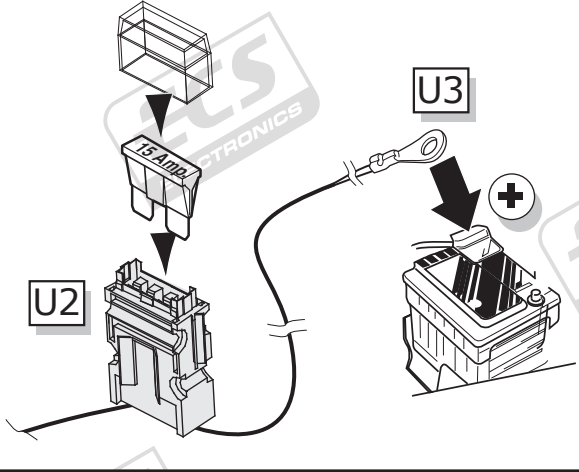

Ford Transit 01/2000 - 06/2006
Ford Transit 07/2006-

Partnr.: FR-028-BLU

- Fitting instructions electric wiring kit tow bar with 12-N socket up to DIN/ISO Norm 1724.
- We would expressly point out that assembly not carried out properly by a competent installer will result in cancellation of any right to damage compensation, in particular those arising by virtue of the product liability act.
- Contents of these kits and their fitting manuals are subject to alteration without notice, please ensure that these instructions are read and fully understood before commencing installation.
- Do not overload circuits; the maximum loads per connection are detailed in this manual.
- Attention! Before Installation, please read this manual carefully and inform your customer to consult the vehicle owners manual to check for any vehicle modifications required before towing.
- In the event of functional problems, troubleshooting must be limited to about 0.5 hours, contact the technical support:
t.skinner@ecs-electronics.com / 07440 202 052.

11

12

13

14

15

16

17

TEST ALL THE CIRCUITS WITH A TEST DEVICE WITH THE CORRECT POWER LOAD FOR EACH FUNCTION. A TEST DEVICE WITH LED'S CANNOT BE USED FOR THIS PURPOSE.

INFO

REINSTALL TRIM.

INFO

SOCKET CONNECTION

DIN/ISO 1724							
	1/L	2	3/31	4/R	5/58-R	6/54	7/58-L
Pmax	21W	2x21W		21W	52W	3x21W	52W
Colour	Yellow	Blue	White	Green	Brown	Red	Black