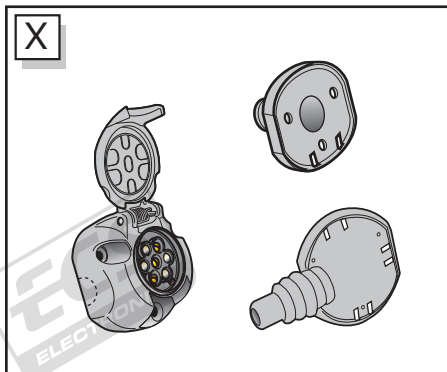

Ford Transit 01/2000 - 06/2006
Ford Transit 07/2006-

Partnr.: FR-028-BLU

- Fitting instructions electric wiring kit tow bar with 12-N socket up to DIN/ISO Norm 1724.
- We would expressly point out that assembly not carried out properly by a competent installer will result in cancellation of any right to damage compensation, in particular those arising by virtue of the product liability act.
- Contents of these kits and their fitting manuals are subject to alteration without notice, please ensure that these instructions are read and fully understood before commencing installation.
- Do not overload circuits; the maximum loads per connection are detailed in this manual.
- Attention! Before Installation, please read this manual carefully and inform your customer to consult the vehicle owners manual to check for any vehicle modifications required before towing.
- In the event of functional problems, troubleshooting must be limited to about 0.5 hours, contact the technical support:
t.skinner@ecs-electronics.com / 07440 202 052.

Part list

ROUTING

1

2

3

4

5

10

11

12

13

14

15

16

17

TEST ALL THE CIRCUITS WITH A TEST DEVICE WITH THE CORRECT POWER LOAD FOR EACH FUNCTION. A TEST DEVICE WITH LED'S CANNOT BE USED FOR THIS PURPOSE.

INFO

REINSTALL TRIM.

INFO

SOCKET CONNECTION

DIN/ISO 1724							
	1/L	2	3/31	4/R	5/58-R	6/54	7/58-L
Pmax	21W	2x21W		21W	52W	3x21W	52W
Colour	Yellow	Blue	White	Green	Brown	Red	Black