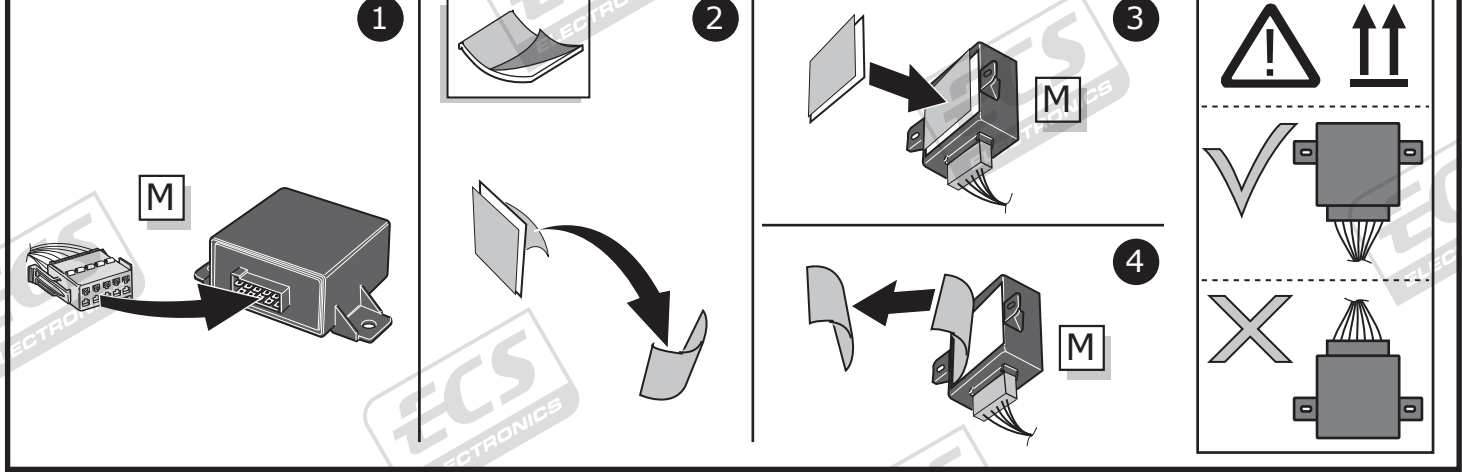

Ford Transit 01/2000 - 06/2006
Ford Transit 07/2006-

Partnr.: FR-028-BLU

- Fitting instructions electric wiring kit tow bar with 12-N socket up to DIN/ISO Norm 1724.
- We would expressly point out that assembly not carried out properly by a competent installer will result in cancellation of any right to damage compensation, in particular those arising by virtue of the product liability act.
- Contents of these kits and their fitting manuals are subject to alteration without notice, please ensure that these instructions are read and fully understood before commencing installation.
- Do not overload circuits; the maximum loads per connection are detailed in this manual.
- Attention! Before Installation, please read this manual carefully and inform your customer to consult the vehicle owners manual to check for any vehicle modifications required before towing.
- In the event of functional problems, troubleshooting must be limited to about 0.5 hours, contact the technical support:
t.skinner@ecs-electronics.com / 07440 202 052.

Part list

ROUTING

1

2

3

4

5

10

11

12

13

14

15

16

17

TEST ALL THE CIRCUITS WITH A TEST DEVICE WITH THE CORRECT POWER LOAD FOR EACH FUNCTION. A TEST DEVICE WITH LED'S CANNOT BE USED FOR THIS PURPOSE.

INFO

REINSTALL TRIM.

INFO

SOCKET CONNECTION

DIN/ISO 1724							
	1/L	2	3/31	4/R	5/58-R	6/54	7/58-L
Pmax	21W	2x21W		21W	52W	3x21W	52W
Colour	Yellow	Blue	White	Green	Brown	Red	Black