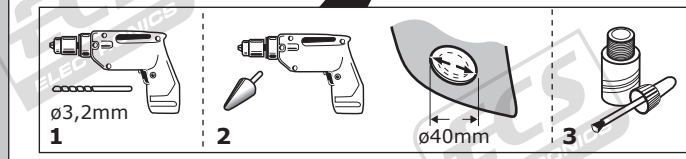

Ford Transit 01/2000 - 06/2006
Ford Transit 07/2006-

Partnr.: FR-028-BLU

- Fitting instructions electric wiring kit tow bar with 12-N socket up to DIN/ISO Norm 1724.
- We would expressly point out that assembly not carried out properly by a competent installer will result in cancellation of any right to damage compensation, in particular those arising by virtue of the product liability act.
- Contents of these kits and their fitting manuals are subject to alteration without notice, please ensure that these instructions are read and fully understood before commencing installation.
- Do not overload circuits; the maximum loads per connection are detailed in this manual.
- Attention! Before Installation, please read this manual carefully and inform your customer to consult the vehicle owners manual to check for any vehicle modifications required before towing.
- In the event of functional problems, troubleshooting must be limited to about 0.5 hours, contact the technical support:
t.skinner@ecs-electronics.com / 07440 202 052.

Part list

ROUTING

1

2

3

4

5

10

11

12

13

14

15

16

17

TEST ALL THE CIRCUITS WITH A TEST DEVICE WITH THE CORRECT POWER LOAD FOR EACH FUNCTION. A TEST DEVICE WITH LED'S CANNOT BE USED FOR THIS PURPOSE.