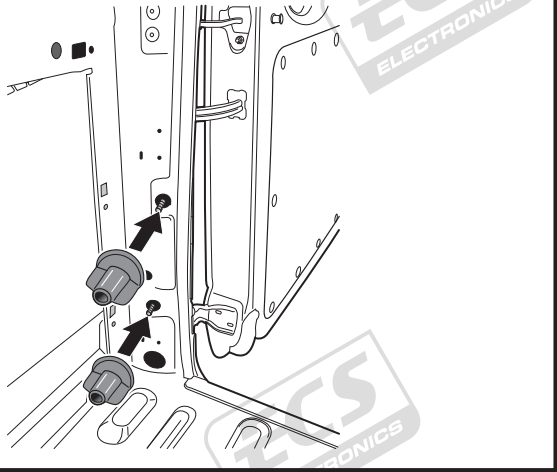

Ford Transit 01/2000 - 06/2006
Ford Transit 07/2006-

Partnr.: FR-028-BLU

- Fitting instructions electric wiring kit tow bar with 12-N socket up to DIN/ISO Norm 1724.
- We would expressly point out that assembly not carried out properly by a competent installer will result in cancellation of any right to damage compensation, in particular those arising by virtue of the product liability act.
- Contents of these kits and their fitting manuals are subject to alteration without notice, please ensure that these instructions are read and fully understood before commencing installation.
- Do not overload circuits; the maximum loads per connection are detailed in this manual.
- Attention! Before Installation, please read this manual carefully and inform your customer to consult the vehicle owners manual to check for any vehicle modifications required before towing.
- In the event of functional problems, troubleshooting must be limited to about 0.5 hours, contact the technical support:
t.skinner@ecs-electronics.com / 07440 202 052.

11

12

13

14

15

16

17

TEST ALL THE CIRCUITS WITH A TEST DEVICE WITH THE CORRECT POWER LOAD FOR EACH FUNCTION. A TEST DEVICE WITH LED'S CANNOT BE USED FOR THIS PURPOSE.

INFO

REINSTALL TRIM.

INFO

SOCKET CONNECTION

DIN/ISO 1724							
	1/L	2	3/31	4/R	5/58-R	6/54	7/58-L
Pmax	21W	2x21W		21W	52W	3x21W	52W
Colour	Yellow	Blue	White	Green	Brown	Red	Black