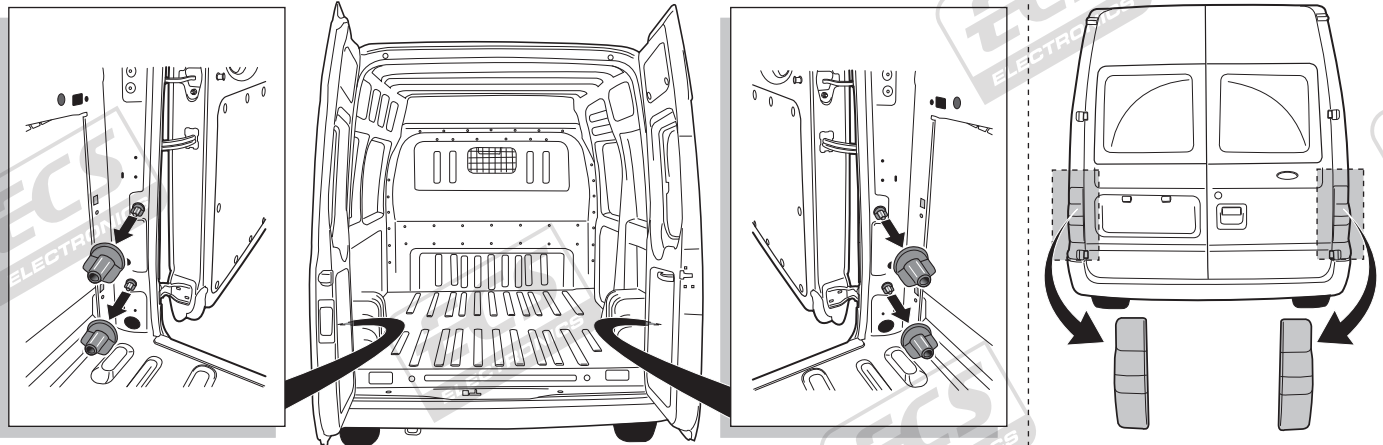

Ford Transit 01/2000 - 06/2006
Ford Transit 07/2006-

Partnr.: FR-028-BLU

- Fitting instructions electric wiring kit tow bar with 12-N socket up to DIN/ISO Norm 1724.
- We would expressly point out that assembly not carried out properly by a competent installer will result in cancellation of any right to damage compensation, in particular those arising by virtue of the product liability act.
- Contents of these kits and their fitting manuals are subject to alteration without notice, please ensure that these instructions are read and fully understood before commencing installation.
- Do not overload circuits; the maximum loads per connection are detailed in this manual.
- Attention! Before Installation, please read this manual carefully and inform your customer to consult the vehicle owners manual to check for any vehicle modifications required before towing.
- In the event of functional problems, troubleshooting must be limited to about 0.5 hours, contact the technical support:
t.skinner@ecs-electronics.com / 07440 202 052.

Part list

ROUTING

1

2

3

4

5

10