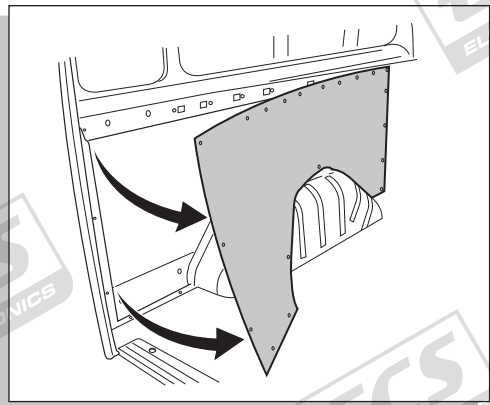

Ford Transit 01/2000 - 06/2006
Ford Transit 07/2006-

Partnr.: FR-028-BLU

- Fitting instructions electric wiring kit tow bar with 12-N socket up to DIN/ISO Norm 1724.
- We would expressly point out that assembly not carried out properly by a competent installer will result in cancellation of any right to damage compensation, in particular those arising by virtue of the product liability act.
- Contents of these kits and their fitting manuals are subject to alteration without notice, please ensure that these instructions are read and fully understood before commencing installation.
- Do not overload circuits; the maximum loads per connection are detailed in this manual.
- Attention! Before Installation, please read this manual carefully and inform your customer to consult the vehicle owners manual to check for any vehicle modifications required before towing.
- In the event of functional problems, troubleshooting must be limited to about 0.5 hours, contact the technical support:
t.skinner@ecs-electronics.com / 07440 202 052.

Part list

ROUTING

1

2

3

4

5

10