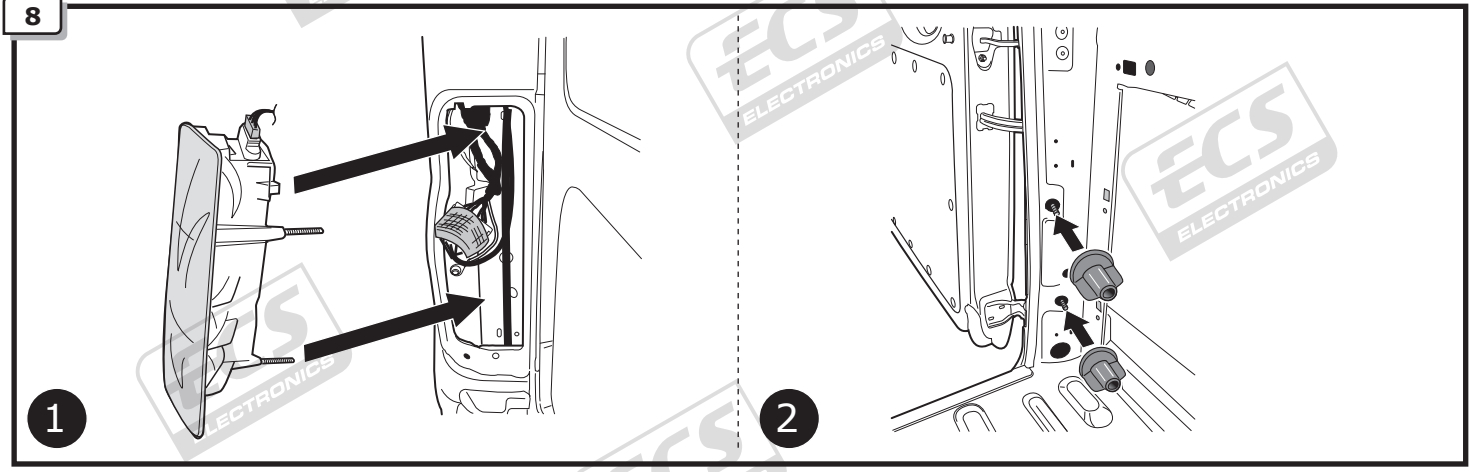

Ford Transit 01/2000 - 06/2006
Ford Transit 07/2006-

Partnr.: FR-028-BLU

- Fitting instructions electric wiring kit tow bar with 12-N socket up to DIN/ISO Norm 1724.
- We would expressly point out that assembly not carried out properly by a competent installer will result in cancellation of any right to damage compensation, in particular those arising by virtue of the product liability act.
- Contents of these kits and their fitting manuals are subject to alteration without notice, please ensure that these instructions are read and fully understood before commencing installation.
- Do not overload circuits; the maximum loads per connection are detailed in this manual.
- Attention! Before Installation, please read this manual carefully and inform your customer to consult the vehicle owners manual to check for any vehicle modifications required before towing.
- In the event of functional problems, troubleshooting must be limited to about 0.5 hours, contact the technical support:
t.skinner@ecs-electronics.com / 07440 202 052.

Part list

ROUTING

1

2

3

4

5

10

11

12

13

14

15

16

17

TEST ALL THE CIRCUITS WITH A TEST DEVICE WITH THE CORRECT POWER LOAD FOR EACH FUNCTION. A TEST DEVICE WITH LED'S CANNOT BE USED FOR THIS PURPOSE.

INFO

REINSTALL TRIM.

INFO

SOCKET CONNECTION

DIN/ISO 1724							
	1/L	2	3/31	4/R	5/58-R	6/54	7/58-L
Pmax	21W	2x21W		21W	52W	3x21W	52W
Colour	Yellow	Blue	White	Green	Brown	Red	Black