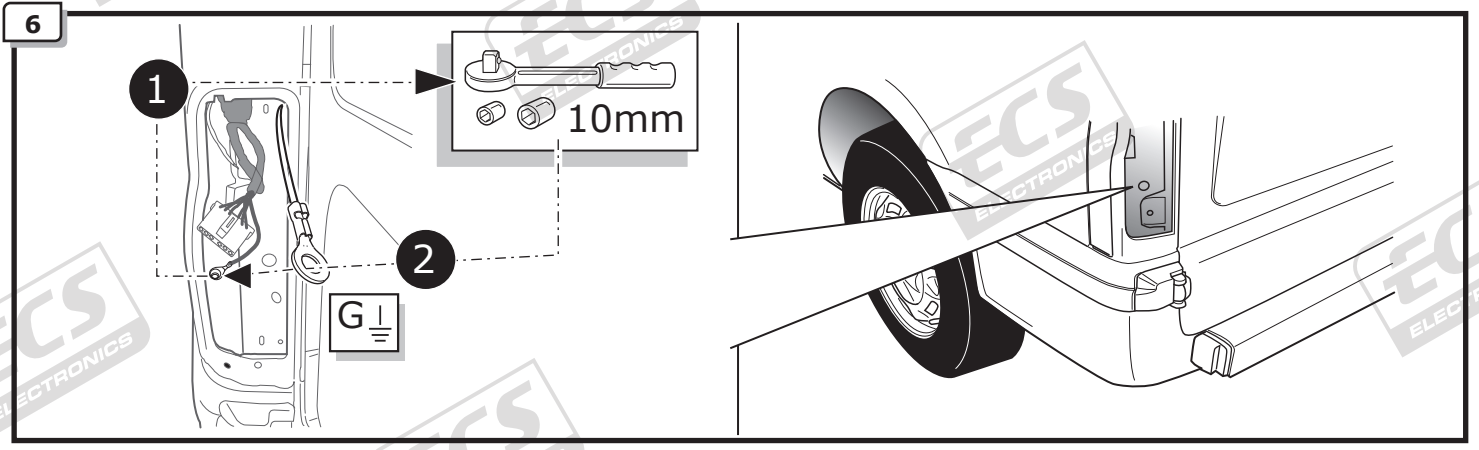

Ford Transit 01/2000 - 06/2006
Ford Transit 07/2006-

Partnr.: FR-028-BLU

- Fitting instructions electric wiring kit tow bar with 12-N socket up to DIN/ISO Norm 1724.
- We would expressly point out that assembly not carried out properly by a competent installer will result in cancellation of any right to damage compensation, in particular those arising by virtue of the product liability act.
- Contents of these kits and their fitting manuals are subject to alteration without notice, please ensure that these instructions are read and fully understood before commencing installation.
- Do not overload circuits; the maximum loads per connection are detailed in this manual.
- Attention! Before Installation, please read this manual carefully and inform your customer to consult the vehicle owners manual to check for any vehicle modifications required before towing.
- In the event of functional problems, troubleshooting must be limited to about 0.5 hours, contact the technical support:
t.skinner@ecs-electronics.com / 07440 202 052.

Part list

ROUTING

1

2

3

4

5

10

INFO

REINSTALL TRIM.

INFO

SOCKET CONNECTION

DIN/ISO 1724							
	1/L	2	3/31	4/R	5/58-R	6/54	7/58-L
Pmax	21W	2x21W		21W	52W	3x21W	52W
Colour	Yellow	Blue	White	Green	Brown	Red	Black