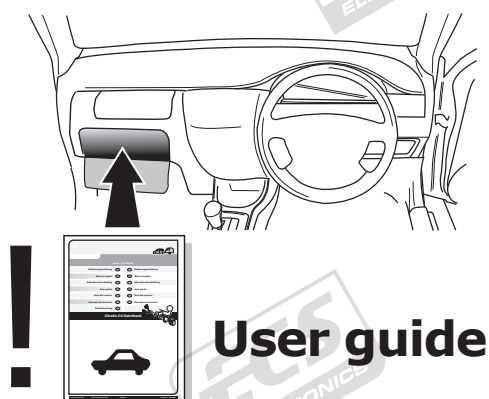

INFO

SOCKET CONNECTION

DIN/ISO 1724							
	1/L	2	3/31	4/R	5/58-R	6/54	7/58-L
Pmax	21W	2x21W		21W	52W	3x21W	52W
Colour	Yellow	Blue	White	Green	Brown	Red	Black