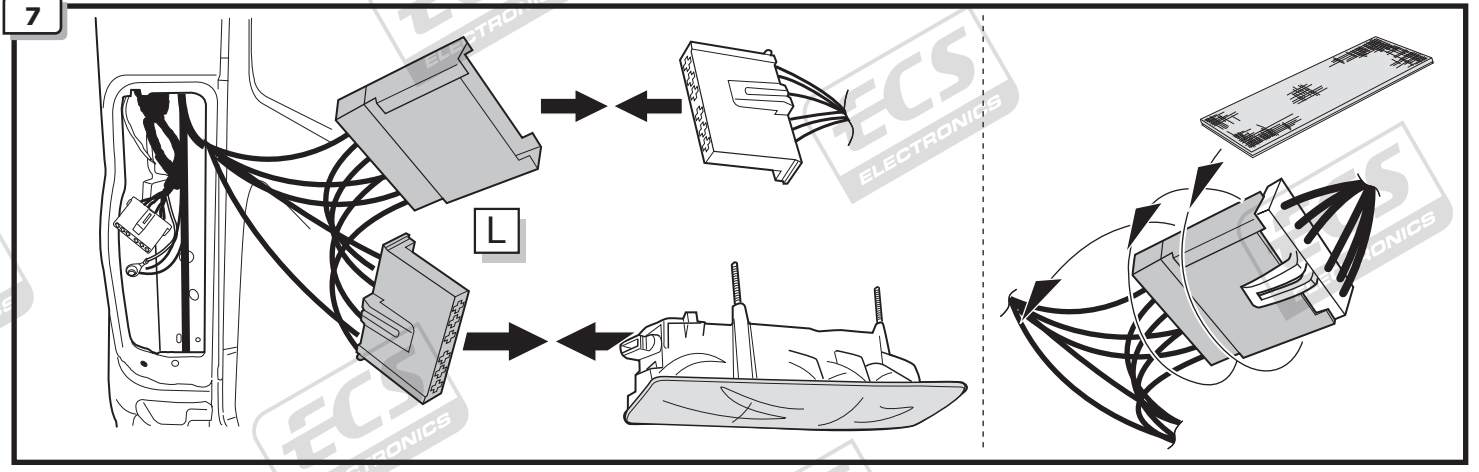

Ford Transit 01/2000 - 06/2006
Ford Transit 07/2006-

Partnr.: FR-028-BLU

- Fitting instructions electric wiring kit tow bar with 12-N socket up to DIN/ISO Norm 1724.
- We would expressly point out that assembly not carried out properly by a competent installer will result in cancellation of any right to damage compensation, in particular those arising by virtue of the product liability act.
- Contents of these kits and their fitting manuals are subject to alteration without notice, please ensure that these instructions are read and fully understood before commencing installation.
- Do not overload circuits; the maximum loads per connection are detailed in this manual.
- Attention! Before Installation, please read this manual carefully and inform your customer to consult the vehicle owners manual to check for any vehicle modifications required before towing.
- In the event of functional problems, troubleshooting must be limited to about 0.5 hours, contact the technical support:
t.skinner@ecs-electronics.com / 07440 202 052.

Part list

ROUTING

1

2

3

4

5

10

11

12

13

14

15

16

17

TEST ALL THE CIRCUITS WITH A TEST DEVICE WITH THE CORRECT POWER LOAD FOR EACH FUNCTION. A TEST DEVICE WITH LED'S CANNOT BE USED FOR THIS PURPOSE.

INFO

REINSTALL TRIM.

INFO

SOCKET CONNECTION

DIN/ISO 1724							
	1/L	2	3/31	4/R	5/58-R	6/54	7/58-L
Pmax	21W	2x21W		21W	52W	3x21W	52W
Colour	Yellow	Blue	White	Green	Brown	Red	Black