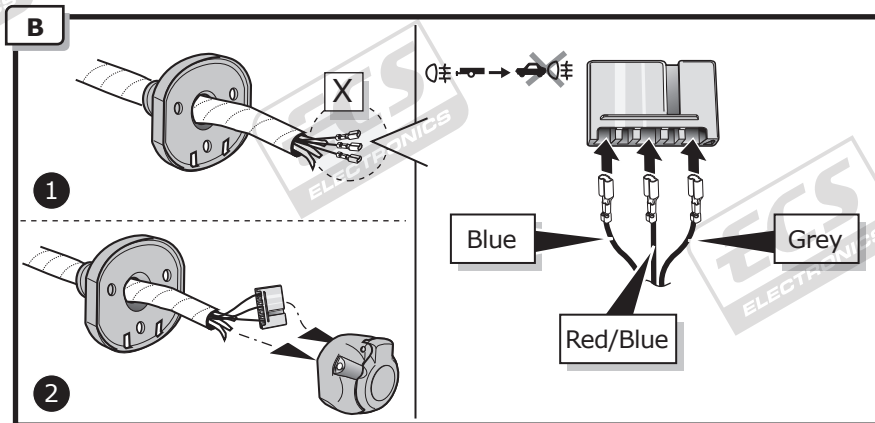

Ford Transit 01/2000 - 06/2006
Ford Transit 07/2006-

Partnr.: FR-028-BLU

- Fitting instructions electric wiring kit tow bar with 12-N socket up to DIN/ISO Norm 1724.
- We would expressly point out that assembly not carried out properly by a competent installer will result in cancellation of any right to damage compensation, in particular those arising by virtue of the product liability act.
- Contents of these kits and their fitting manuals are subject to alteration without notice, please ensure that these instructions are read and fully understood before commencing installation.
- Do not overload circuits; the maximum loads per connection are detailed in this manual.
- Attention! Before Installation, please read this manual carefully and inform your customer to consult the vehicle owners manual to check for any vehicle modifications required before towing.
- In the event of functional problems, troubleshooting must be limited to about 0.5 hours, contact the technical support:
t.skinner@ecs-electronics.com / 07440 202 052.

Part list

ROUTING

1

2

3

4

5

10

11

12

13

14

15

16

17

TEST ALL THE CIRCUITS WITH A TEST DEVICE WITH THE CORRECT POWER LOAD FOR EACH FUNCTION. A TEST DEVICE WITH LED'S CANNOT BE USED FOR THIS PURPOSE.

INFO

REINSTALL TRIM.

INFO

SOCKET CONNECTION

DIN/ISO 1724							
	1/L	2	3/31	4/R	5/58-R	6/54	7/58-L
Pmax	21W	2x21W		21W	52W	3x21W	52W
Colour	Yellow	Blue	White	Green	Brown	Red	Black