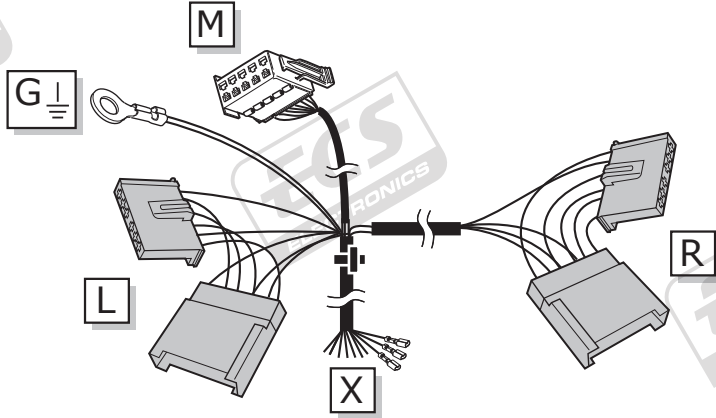

Ford Transit 01/2000 - 06/2006
Ford Transit 07/2006-

Partnr.: FR-028-BLU

- Fitting instructions electric wiring kit tow bar with 12-N socket up to DIN/ISO Norm 1724.
- We would expressly point out that assembly not carried out properly by a competent installer will result in cancellation of any right to damage compensation, in particular those arising by virtue of the product liability act.
- Contents of these kits and their fitting manuals are subject to alteration without notice, please ensure that these instructions are read and fully understood before commencing installation.
- Do not overload circuits; the maximum loads per connection are detailed in this manual.
- Attention! Before Installation, please read this manual carefully and inform your customer to consult the vehicle owners manual to check for any vehicle modifications required before towing.
- In the event of functional problems, troubleshooting must be limited to about 0.5 hours, contact the technical support:
t.skinner@ecs-electronics.com / 07440 202 052.

Part list

ROUTING

1

2

3

4

5

10

11

12

13

14

15

16

17

TEST ALL THE CIRCUITS WITH A TEST DEVICE WITH THE CORRECT POWER LOAD FOR EACH FUNCTION. A TEST DEVICE WITH LED'S CANNOT BE USED FOR THIS PURPOSE.

INFO

REINSTALL TRIM.

INFO

SOCKET CONNECTION

DIN/ISO 1724							
	1/L	2	3/31	4/R	5/58-R	6/54	7/58-L
Pmax	21W	2x21W		21W	52W	3x21W	52W
Colour	Yellow	Blue	White	Green	Brown	Red	Black