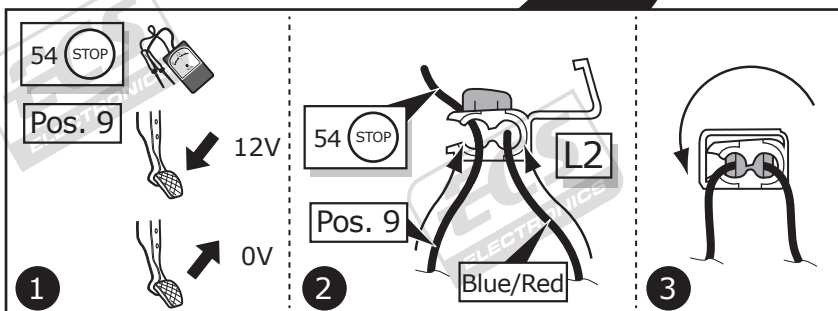

C4 Picasso / Grand Picasso / C4 Spacetourer

15

16 Pin BK
Pos. 1

308 HB

16

20 Pin
Pos. 9