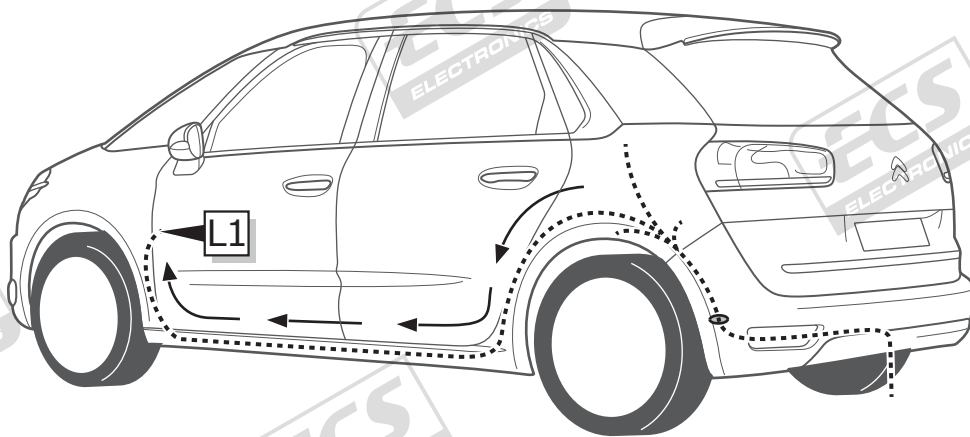

# 308 HB

16

20 Pin  
Pos. 9

17

C4 Picasso / C4 Spacetourer

ROUTING

308 HB

**ROUTING**