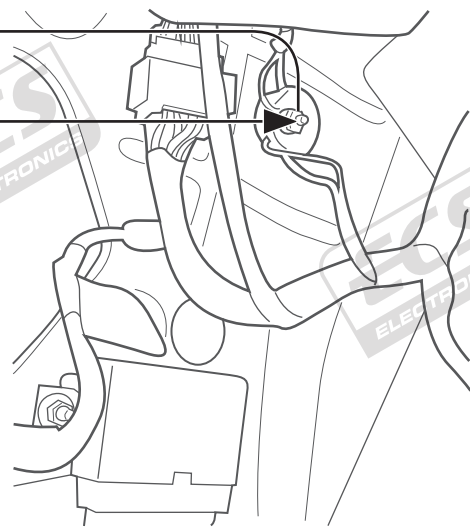

C4 Picasso / C4 Spacetourer / 308 HB

9

308 SW

10

1

2

All models

11

1

2

3

4