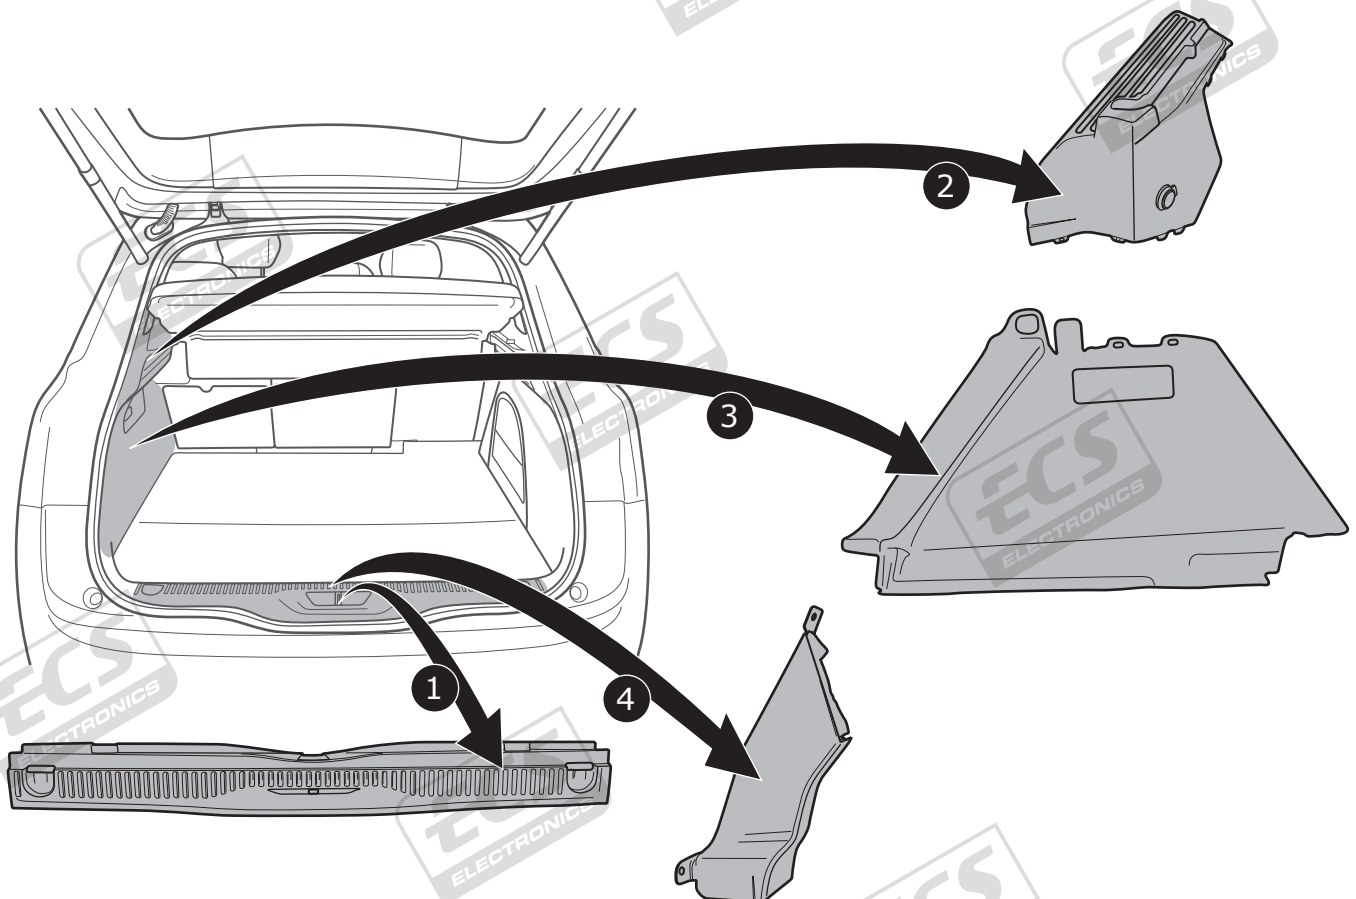

**Citroën C4 Picasso 06/2013 >>**

**Citroën C4 Spacetourer 06/2018 >>**

**Citroën Grand C4 Spacetourer 06/2018 >>**

**Peugeot 308 HB 10/2013 >>**

**Peugeot 308 SW 06/2014 >>**

**Partnr.: CT-052-D1U**

- Fitting instructions electric wiring kit tow bar with 13-P socket up to DIN/ISO Norm 11446.
- We would expressly point out that assembly not carried out properly by a competent installer will result in cancellation of any right to damage compensation, in particular those arising by virtue of the product liability act.
- Contents of these kits and their fitting manuals are subject to alteration without notice, please ensure that these instructions are read and fully understood before commencing installation.
- Do not overload circuits; the maximum loads per connection are detailed in this manual.
- Attention! Before Installation, please read this manual carefully and inform your customer to consult the vehicle owners manual to check for any vehicle modifications required before towing.
- In the event of functional problems, troubleshooting must be limited to about 0.5 hours, contact the technical support:  
[t.skinner@ecs-electronics.com](mailto:t.skinner@ecs-electronics.com) / 07440 202 052.

**ROUTING**

**1**

2

3