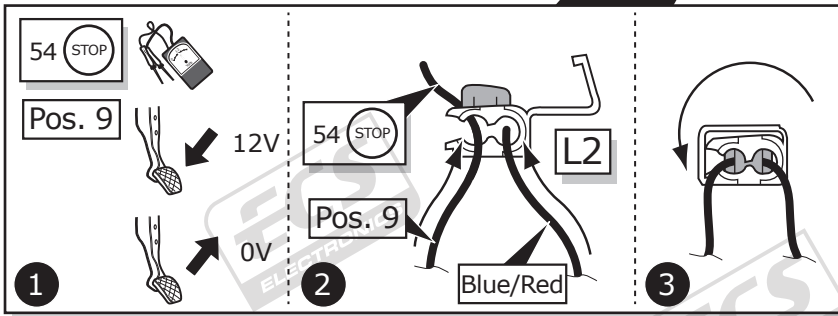

# 308 HB

16

20 Pin  
Pos. 9

17

C4 Picasso / C4 Spacetourer

ROUTING

308 HB

**ROUTING**