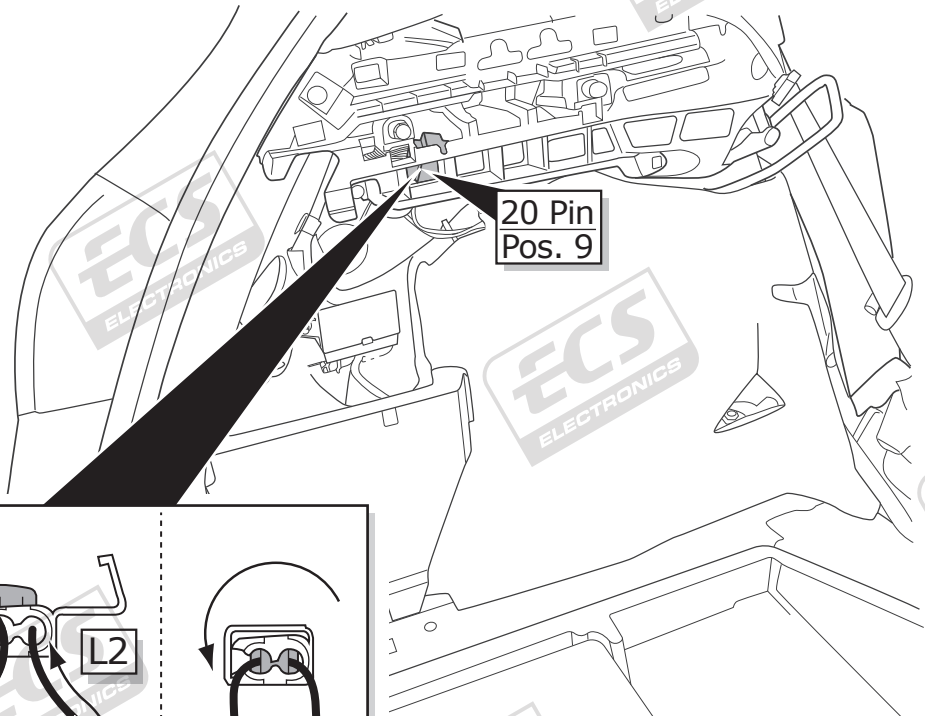

308 HB

16

20 Pin
Pos. 9