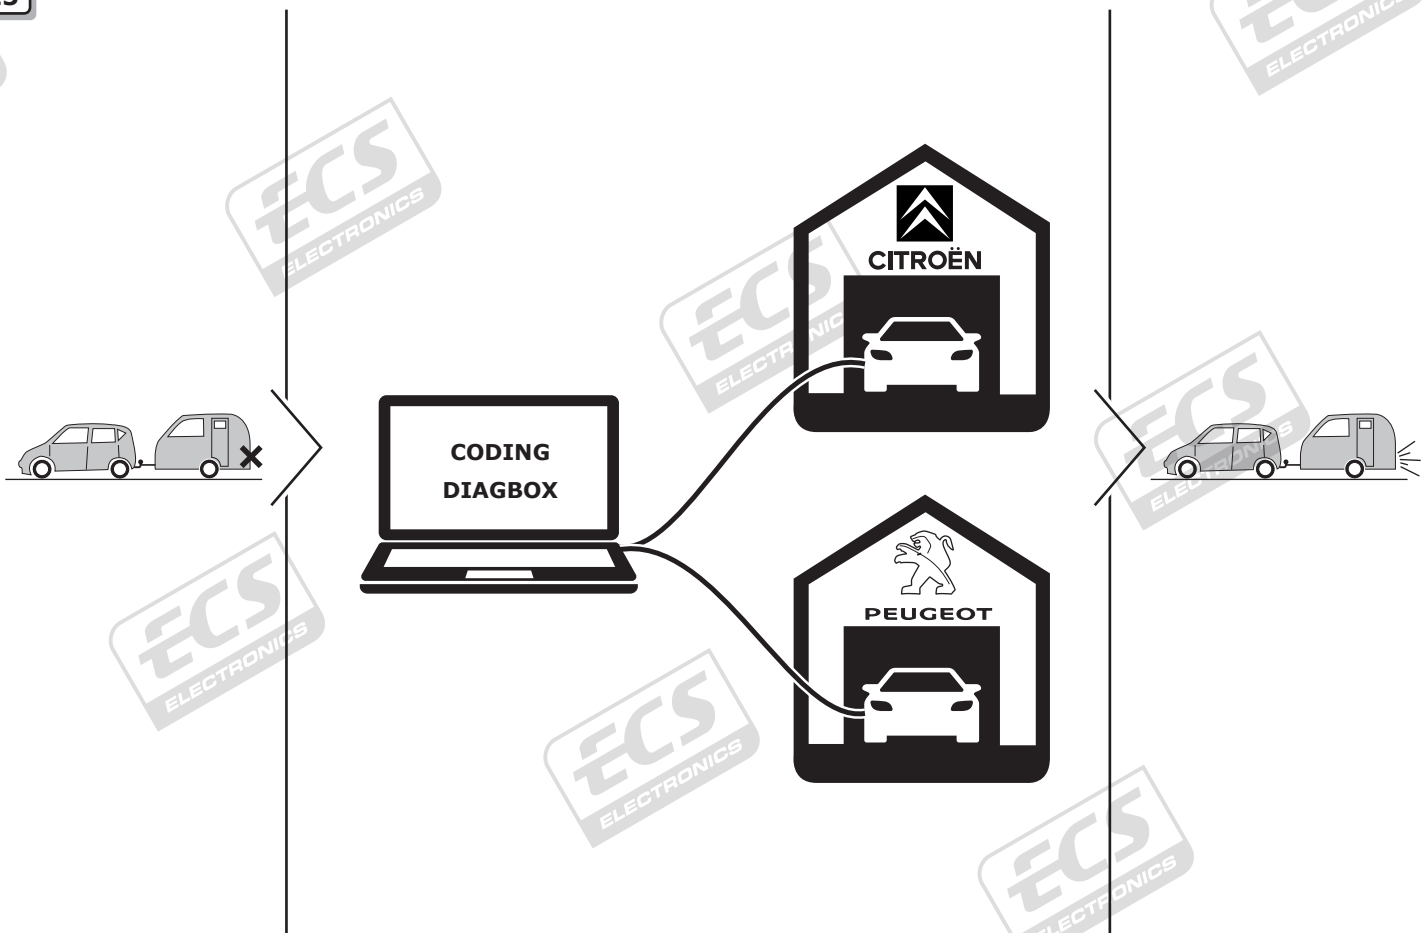

22

+30 (5²)

23

24

25

**The activation of the trailer functions has to be carried out using the CITROËN/PEUGEOT DIAGBOX as follows:**

- choose vehicle
- delivery
- equipment
- trailer control unit (BSR)
- installation of equipment

26

**!** TEST ALL THE CIRCUITS WITH A TEST DEVICE WITH THE CORRECT POWER LOAD FOR EACH FUNCTION. A TEST DEVICE WITH LED'S CANNOT BE USED FOR THIS PURPOSE.

INFO

REINSTALL TRIM.

27

**User guide**

INFO

SOCKET CONNECTION