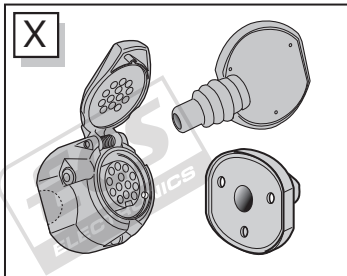

Part list

* OPTION +30/+15 preparation for

 +30 Brown/White	 +15 Red