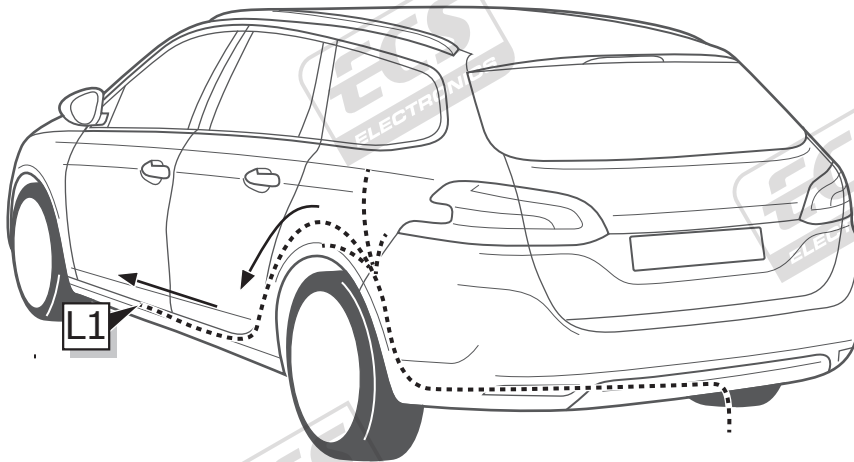

308 HB

ROUTING

308 SW

ROUTING