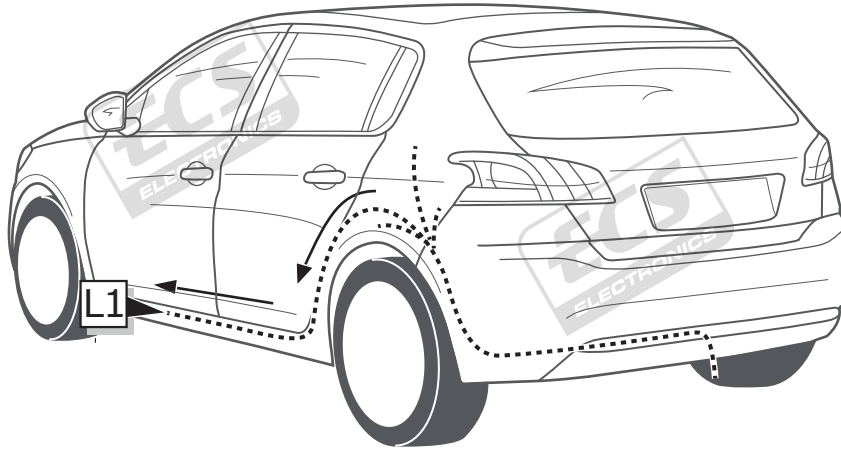

# 308 HB

16

20 Pin  
Pos. 9

17

C4 Picasso / C4 Spacetourer

ROUTING

308 HB

**ROUTING**