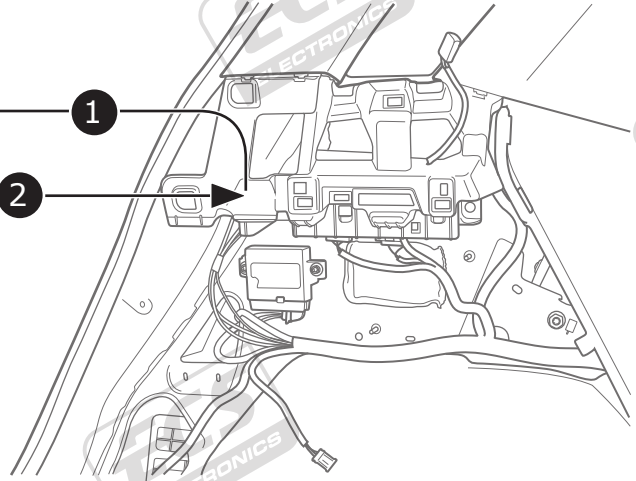

C4 Picasso / C4 Spacetourer / 308 HB

9