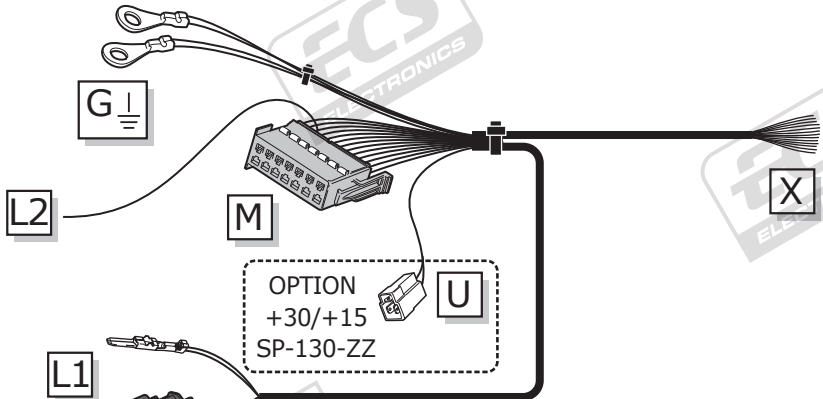

Part list

* OPTION +30/+15 preparation for

 +30 Brown/White	 +15 Red