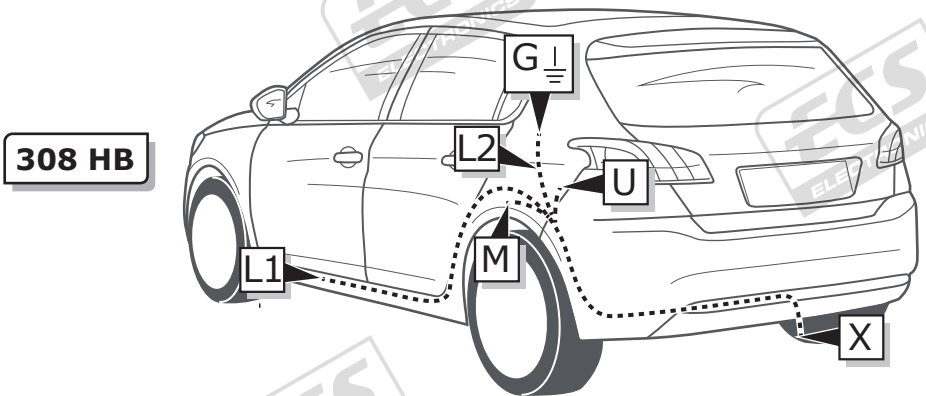

**Citroën C4 Picasso 06/2013 >>**

**Citroën C4 Spacetourer 06/2018 >>**

**Citroën Grand C4 Spacetourer 06/2018 >>**

**Peugeot 308 HB 10/2013 >>**

**Peugeot 308 SW 06/2014 >>**

**Partnr.: CT-052-D1U**

- Fitting instructions electric wiring kit tow bar with 13-P socket up to DIN/ISO Norm 11446.
- We would expressly point out that assembly not carried out properly by a competent installer will result in cancellation of any right to damage compensation, in particular those arising by virtue of the product liability act.
- Contents of these kits and their fitting manuals are subject to alteration without notice, please ensure that these instructions are read and fully understood before commencing installation.
- Do not overload circuits; the maximum loads per connection are detailed in this manual.
- Attention! Before Installation, please read this manual carefully and inform your customer to consult the vehicle owners manual to check for any vehicle modifications required before towing.
- In the event of functional problems, troubleshooting must be limited to about 0.5 hours, contact the technical support:  
[t.skinner@ecs-electronics.com](mailto:t.skinner@ecs-electronics.com) / 07440 202 052.

**ROUTING**

**1**

2

3