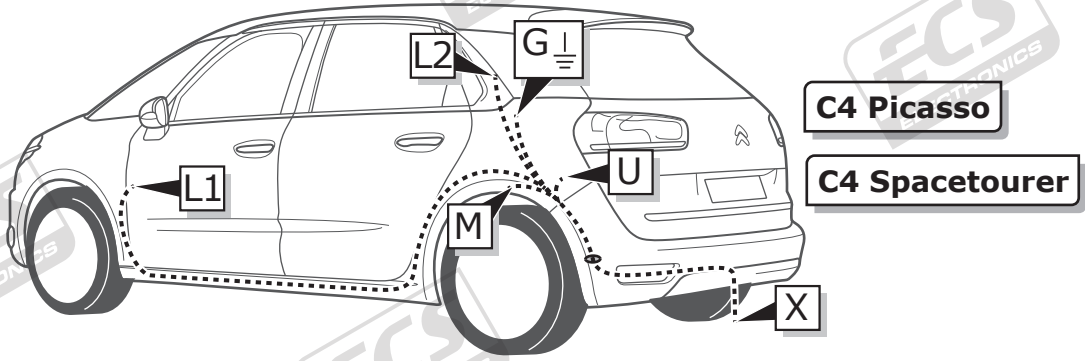

**Citroën C4 Picasso 06/2013 >>**

**Citroën C4 Spacetourer 06/2018 >>**

**Citroën Grand C4 Spacetourer 06/2018 >>**

**Peugeot 308 HB 10/2013 >>**

**Peugeot 308 SW 06/2014 >>**

**Partnr.: CT-052-D1U**

- Fitting instructions electric wiring kit tow bar with 13-P socket up to DIN/ISO Norm 11446.
- We would expressly point out that assembly not carried out properly by a competent installer will result in cancellation of any right to damage compensation, in particular those arising by virtue of the product liability act.
- Contents of these kits and their fitting manuals are subject to alteration without notice, please ensure that these instructions are read and fully understood before commencing installation.
- Do not overload circuits; the maximum loads per connection are detailed in this manual.
- Attention! Before Installation, please read this manual carefully and inform your customer to consult the vehicle owners manual to check for any vehicle modifications required before towing.
- In the event of functional problems, troubleshooting must be limited to about 0.5 hours, contact the technical support:  
[t.skinner@ecs-electronics.com](mailto:t.skinner@ecs-electronics.com) / 07440 202 052.

# Part list

\* OPTION +30/+15 preparation for

 +30 Brown/White	 +15 Red
-----------------------------------------------------------------------------------------------------------	----------------------------------------------------------------------------------------------------

**ROUTING**

**1**

2

3