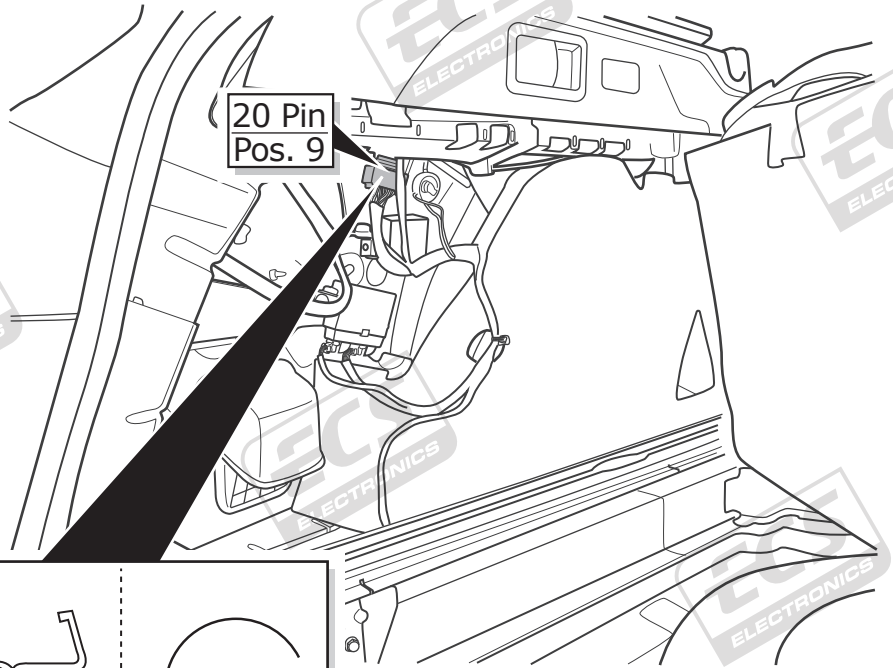

# 308 HB

16

20 Pin  
Pos. 9

17

C4 Picasso / C4 Spacetourer

ROUTING

308 HB

**ROUTING**