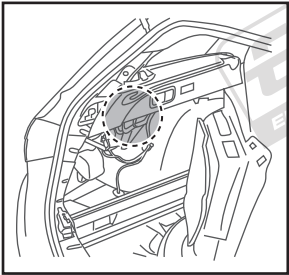

C4 Picasso / C4 Spacetourer / 308 HB

9

308 SW

10

1

2

All models

11

1

2

3

4