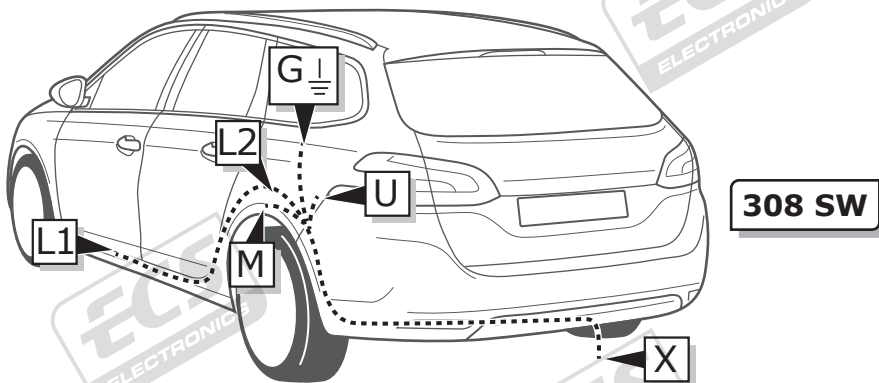

**Citroën C4 Picasso 06/2013 >>**

**Citroën C4 Spacetourer 06/2018 >>**

**Citroën Grand C4 Spacetourer 06/2018 >>**

**Peugeot 308 HB 10/2013 >>**

**Peugeot 308 SW 06/2014 >>**

**Partnr.: CT-052-D1U**

- Fitting instructions electric wiring kit tow bar with 13-P socket up to DIN/ISO Norm 11446.
- We would expressly point out that assembly not carried out properly by a competent installer will result in cancellation of any right to damage compensation, in particular those arising by virtue of the product liability act.
- Contents of these kits and their fitting manuals are subject to alteration without notice, please ensure that these instructions are read and fully understood before commencing installation.
- Do not overload circuits; the maximum loads per connection are detailed in this manual.
- Attention! Before Installation, please read this manual carefully and inform your customer to consult the vehicle owners manual to check for any vehicle modifications required before towing.
- In the event of functional problems, troubleshooting must be limited to about 0.5 hours, contact the technical support:  
[t.skinner@ecs-electronics.com](mailto:t.skinner@ecs-electronics.com) / 07440 202 052.

**ROUTING**

**1**

2

3