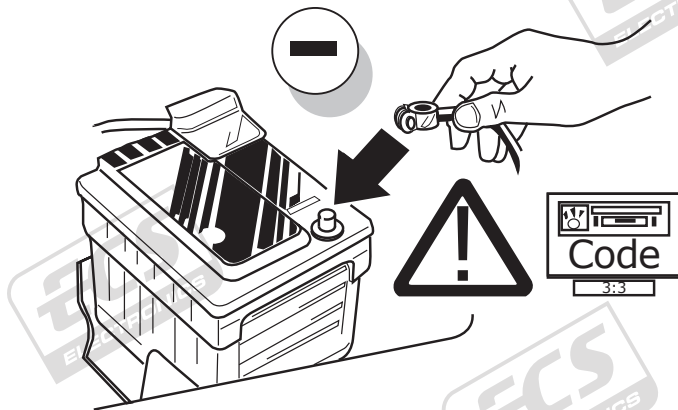

22

+30 (5²)

23

24

25

**The activation of the trailer functions has to be carried out using the CITROËN/PEUGEOT DIAGBOX as follows:**

- choose vehicle
- delivery
- equipment
- trailer control unit (BSR)
- installation of equipment

26

**!** TEST ALL THE CIRCUITS WITH A TEST DEVICE WITH THE CORRECT POWER LOAD FOR EACH FUNCTION. A TEST DEVICE WITH LED'S CANNOT BE USED FOR THIS PURPOSE.

INFO

REINSTALL TRIM.

27

**User guide**

INFO

SOCKET CONNECTION