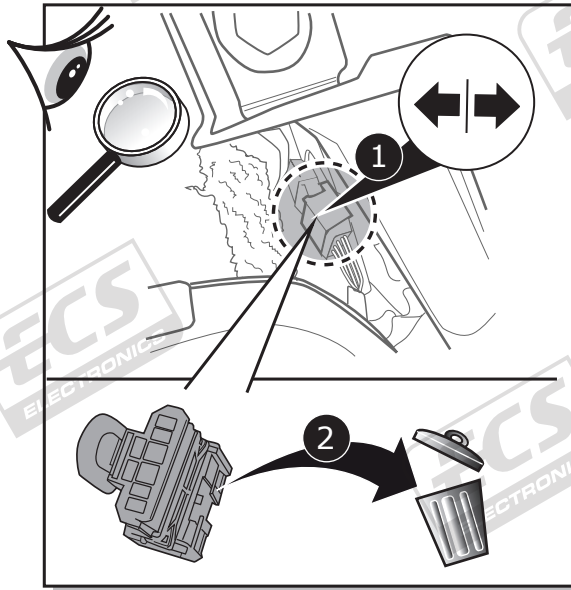

C4 Picasso / C4 Spacetourer

18