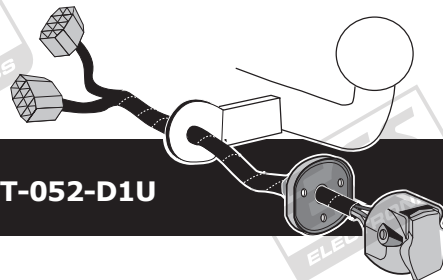

**Citroën C4 Picasso 06/2013 >>**

**Citroën C4 Spacetourer 06/2018 >>**

**Citroën Grand C4 Spacetourer 06/2018 >>**

**Peugeot 308 HB 10/2013 >>**

**Peugeot 308 SW 06/2014 >>**

**Partnr.: CT-052-D1U**

- Fitting instructions electric wiring kit tow bar with 13-P socket up to DIN/ISO Norm 11446.
- We would expressly point out that assembly not carried out properly by a competent installer will result in cancellation of any right to damage compensation, in particular those arising by virtue of the product liability act.
- Contents of these kits and their fitting manuals are subject to alteration without notice, please ensure that these instructions are read and fully understood before commencing installation.
- Do not overload circuits; the maximum loads per connection are detailed in this manual.
- Attention! Before Installation, please read this manual carefully and inform your customer to consult the vehicle owners manual to check for any vehicle modifications required before towing.
- In the event of functional problems, troubleshooting must be limited to about 0.5 hours, contact the technical support:  
[t.skinner@ecs-electronics.com](mailto:t.skinner@ecs-electronics.com) / 07440 202 052.