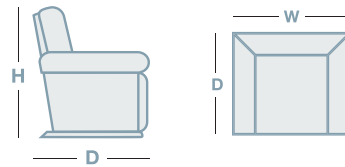

VICTOR

OVERVIEW

Turn casual evenings at home into cosy family nights with our Victor. Sink into the sculpted seats as the split back cushion provides soft support for your head, neck, and lumbar. Dual-sided headrest and power reclining allow both the right and left arm seats to move independently. Adjust the head and legrest for personalised reclining comfort. Perfect for movie nights and more, Victor has plenty of comfort to go around.

FEATURES & OPTIONS

- Power recline
- Power adjustable headrest
- Easy to locate power buttons on outside arm

HOW TO MEASURE

IN THE RANGE

	W	D	H
 Power Recliner	1030mm	1040mm	1020mm
 Power 2 Seater Recliner	1620mm	1040mm	1020mm
 Power 3 Seater Recliner	2060mm	1040mm	1020mm