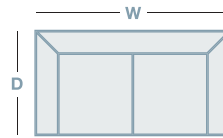

VICTOR

OVERVIEW

Turn casual evenings at home into cosy family nights with our Victor. Sink into the sculpted seats as the split back cushion provides soft support for your head, neck, and lumbar. Dual-sided headrest and power reclining allow both the right and left arm seats to move independently. Adjust the head and legrest for personalised reclining comfort. Perfect for movie nights and more, Victor has plenty of comfort to go around.

FEATURES & OPTIONS

- Power recline
- Power adjustable headrest
- Easy to locate power buttons on outside arm

HOW TO MEASURE

IN THE RANGE

	W	D	H
 Power Recliner	1030mm	1040mm	1020mm
 Power 2 Seater Recliner	1620mm	1040mm	1020mm
 Power 3 Seater Recliner	2060mm	1040mm	1020mm