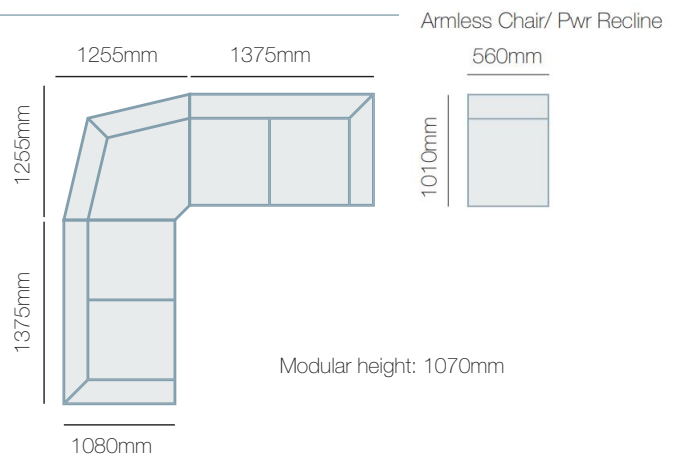

CORNER MODULAR

CONNECT WITH US

www.la-z-boy.co.nz • www.la-z-boy.com.au

LA Z BOY
FURNITURE GALLERY®

Live Life Comfortably.®

Coverings: Product image may depict coverings that are no longer available or differ from actual colour. For current covering options please contact your local retailer.

Dimensions: Please note that variations in dimensions and appearance can occur. Construction differences in upholstery covering (fabric and leather) can cause variances in dimensions. All dimensions are shown in millimeters. Measurements quoted are a guide only. Please confirm details with your local retailer before ordering.

Product illustrations: The product images shown are for illustration purposes only and may not be an exact representation of the product. Please confirm details with your local retailer before ordering.