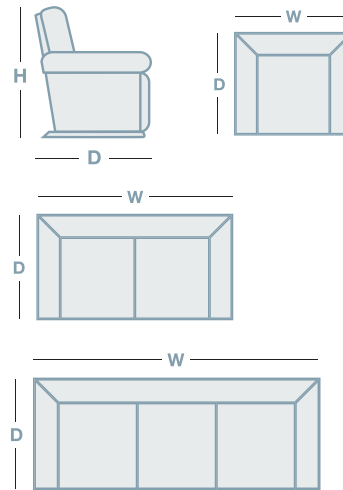

## FEATURES

- Power lay-flat mechanism.
- Power adjustable headrest.
- USB Port.
- LED light. Touch sensor on head of light to power on/off & adjust brightness. Short touch to power on/off. Long touch to adjust brightness.
- Reading light console with adjustable swivel table and storage compartment.
- Wireless charger on top of reading console. Simply lay your phone on the charging disc. Compatible with both iPhone and Android. To use you may need to remove the case on your phone.
- Power Reclining 3 Seater: Both end seats recline for individual relaxation. Middle seat does not recline.
- Optional downloadable App.

## IN THE RANGE

	W	D	H
 Power Recliner	965mm	1080mm	1070mm
 2.5 Seater Twin Power Recliner	1575mm	1080mm	1070mm
 2.5 Seater Twin Power Recliner w/console	1880mm	1080mm	1070mm
 3 Seater Twin Power Recliner	2110mm	1080mm	1070mm
Armless Power Recliner	585mm	1080mm	1070mm
Armless Chair	560mm	1080mm	1070mm
Console	305mm	1080mm	1070mm
Reading Light Console	335mm	865mm	610mm
1 Seater Pwr Recl LHF/RHF	815mm	1080mm	1070mm
2 Seater Pwr Recl LHF/RHF	1375mm	1080mm	1070mm

## HOW TO MEASURE