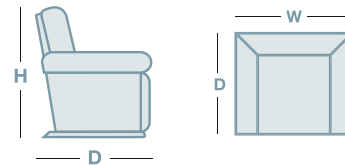

FEATURES & OPTIONS

- Independent back recline – recline with or without the use of the footrest
- Full body lumbar support in all 16 natural reclining comfort positions
- Secure 3 position varying height locking footrest for safety and support
- Customise your gliding comfort (using convenient wingnuts located under recliner)
- Solid 4 sided frame
- Locking, removable back for easy transport

HOW TO MEASURE

IN THE RANGE

Trouper Rocker Recliner

W

930mm

D

970mm

H