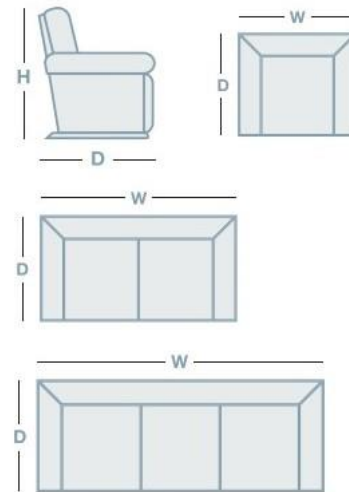

FEATURES & OPTIONS

- Bucket style seat for extreme comfort
- Padded arms for ultra comfort
- Twin reclining sofa end seats recline independently for individual relaxation

IN THE RANGE

	W	D	H
 Rocker Recliner	980mm	1010mm	1080mm
 Glideaway Recliner	980mm	1010mm	1080mm
 Power Glideaway Recliner	980mm	1010mm	1080mm
 Power Recliner XR	980mm	1010mm	1080mm
 2 Seater	1600mm	980mm	1050mm
 Twin Power 2 Seater	1600mm	980mm	1070mm
 Twin Recliner 2 Seater	1600mm	980mm	1070mm
 3 Seater	2110mm	980mm	1050mm
 Twin Power 3 Seater	2170mm	980mm	1070mm
 Twin Recliner 3 Seater	2170mm	980mm	1070mm

HOW TO MEASURE

CONNECT WITH US

www.la-z-boy.co.nz • www.la-z-boy.com.au

L A Z B O Y

Coverings: Product image may depict coverings that are no longer available or differ from actual color. For current covering options please contact your local retailer.

Dimensions: Please note that variations in dimensions and appearance can occur. Construction differences in upholstery covering (fabric and leather) can cause variances in dimensions. All dimensions are shown in millimeters. Measurements quoted are a guide only. Please confirm details with your local retailer before ordering.