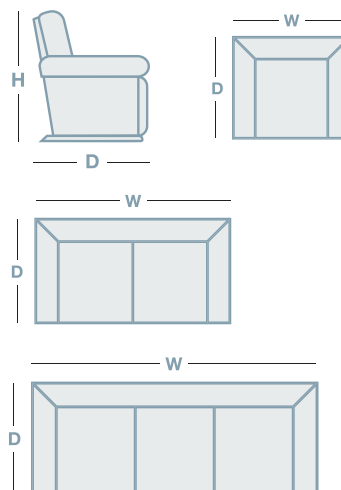

## OVERVIEW

The Taylor brings comfort and versatility to your contemporary decor. Taylor features manual or power recline options for a wide range of relaxing positions. Casual style with slightly flared arms and a tall split back are further proof that the Taylor is designed for relaxing.

## IN THE RANGE

	W	D	H
 Recline	940mm	1010mm	1010mm
 Power Recliner	940mm	1010mm	1010mm
 2 Seater Twin Recliner	1500mm	1010mm	1010mm
 2 Seater Power Twin Recliner	1500mm	1010mm	1010mm
 3 Seater Twin Recliner	2010mm	1010mm	1010mm
 3 Seater Power Twin Recliner	2010mm	1010mm	1010mm
Modular			1010mm

## HOW TO MEASURE

## CORNER MODULAR

Armless chair/pwr 570mm	Console 360mm	1 Str LHF/RHF/pwr 750mm	2.5 Str LHF/RHF/pwr 1300mm	Chaise LHF/RHF 820mm
				
Corner section 1200mm	Large corner 1150mm			
				