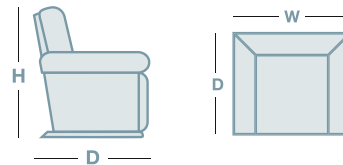

TAMPA

OVERVIEW

Sleek and contemporary in style, our Tampa Recliner is a sophisticated seating solution that is sure to impress. Designed with a dynamic lumbar support system that automatically adjusts as you recline, an adjustable reclining tension control, adjustable headrest functionality and freestanding footstool – Each feature has been carefully considered to maximize comfortability. It's all about the details. Available in 3 base colours and two sizes, standard and large.

FEATURES & OPTIONS

- 360 degree swivel on the recliner. The chair swivels within the stem - the base does not move
- Base offered in 3 colours: Oak, Walnut and Wenge
- Adjustable reclining tension - easy to reach knob on outside of chair
- Effortless recline using your own body weight
- Manual adjustable headrest
- Free standing footstool

HOW TO MEASURE

IN THE RANGE

		W	D	H
	Tampa Large Recliner + Footstool	820mm	850mm	1030mm
	Tampa Recliner + Footstool	770mm	840mm	1000mm

CONNECT WITH US

www.la-z-boy.co.nz • www.la-z-boy.com.au

LA Z BOY®

Coverings: Product image may depict coverings that are no longer available or differ from actual color. For current covering options please contact your local retailer.