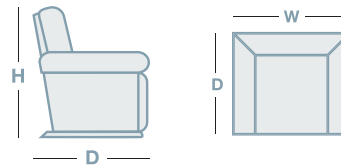

TALLADEGA

OVERVIEW

Designed for maximum style and exceptional comfort, our Talladega Rocker Recliners ultra-plush seat and legrest create a continuous zone of comfort in the reclined position. At the same time, the padded arms and tall foam back provide unparalleled support for the head and neck. Make it yours with your choice of fabrics and leathers.

FEATURES & OPTIONS

- Independent back recline – recline with or without the use of the footrest
- Full body lumbar support in all 16 natural reclining comfort positions
- Secure 3 position varying height locking footrest for safety and support
- Customise your gliding comfort (using convenient wingnuts located under recliner)
- Solid 4 sided frame
- Locking, removable back for easy transport

HOW TO MEASURE

IN THE RANGE

	W	D	H
 Talladega Rocker Recliner	990mm	980mm	1115mm
Talladega Glideaway	990mm	980mm	1115mm

CONNECT WITH US

www.la-z-boy.co.nz • www.la-z-boy.com.au

LA Z BOY®

Coverings: Product image may depict coverings that are no longer available or differ from actual colour. For current covering options please contact your local retailer.