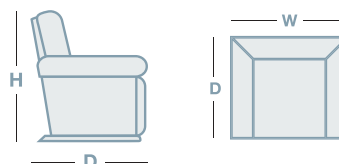

STRATUS

OVERVIEW

Designed for taller users, the Stratus Rocker Recliner elevates your comfort and style to a whole new level. Stratus features a tall foam back, padded arms, a deep bucket seat, and a high base, all for your luxury. Simply use the convenient handle on the outside arm to raise the legrest for reading, relaxing, or watching TV.

FEATURES & OPTIONS

- Independent back recline – recline with or without the use of the footrest
- Full body lumbar support in all 16 natural reclining comfort positions
- Secure 3 position varying height locking footrest for safety and support
- Customise your gliding comfort (using convenient wingnuts located under recliner)
- Solid 4 sided frame
- Locking, removable back for easy transport

HOW TO MEASURE

IN THE RANGE

	W	D	H
 Stratus Rocker Recliner	965mm	1015mm	1155mm

CONNECT WITH US

www.la-z-boy.co.nz • www.la-z-boy.com.au

LA Z BOY®

Coverings: Product image may depict coverings that are no longer available or differ from actual colour. For current covering options please contact your local retailer.