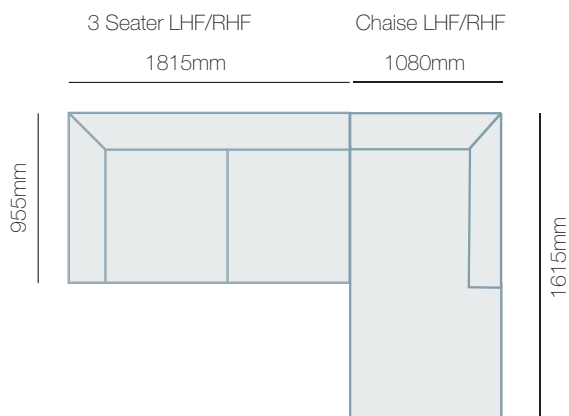

CHAISE MODULAR

CONNECT WITH US

www.la-z-boy.co.nz • www.la-z-boy.com.au

LA Z BOY®
Live life Comfortably.™

Coverings: Product image may depict coverings that are no longer available or differ from actual color. For current covering options please contact your local retailer.

Dimensions: Please note that variations in dimensions and appearance can occur. Construction differences in upholstery covering (cloth and leather) can cause variances in dimensions. All dimensions are shown in millimeters. Measurements quoted are a guide only. Please confirm details with your local retailer before ordering.