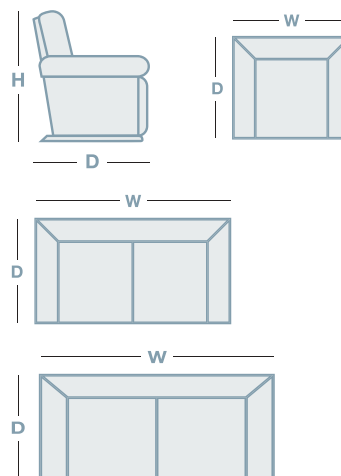

HOW TO MEASURE