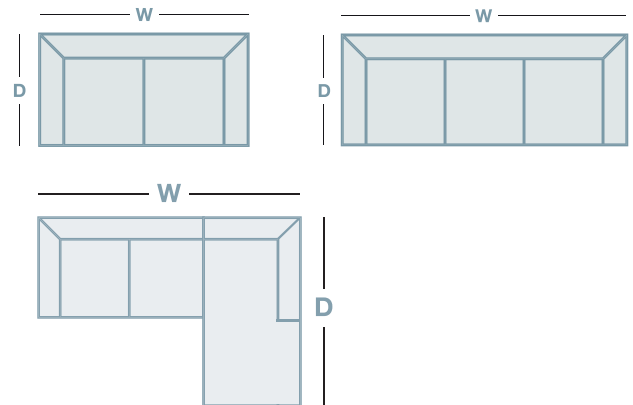

FEATURES & OPTIONS

- Power recliner on end seat
- Power adjustable headrest on end seat
- Extended footrest for full leg support
- Complete body support in reclined position
- Walnut timber legs
- Static chaise - select left or right hand facing

HOW TO MEASURE

IN THE RANGE

		W	D	H
	Sereno 2.5 Seater + 1 Arm + 1 Power	1680mm	970mm	940mm
	Sereno Chaise	1670mm	930mm	940mm
	Sereno 2 Seater	1620mm	970mm	940mm
	Twin Power Reclining 2 Seater	1620mm	970mm	940mm
	Sereno 3 Seater	2250mm	970mm	940mm
	Twin Power Reclining 3 Seater	2250mm	970mm	940mm