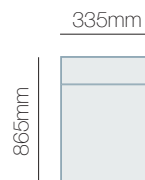

ENTERTAINMENT MODULAR PIECES

Reading Light Console