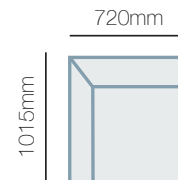

1 Str Pow Recl LHF/RHF