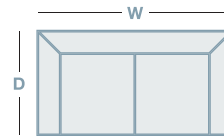

OVERVIEW

Experience the ultimate in reclining with the First Class Collection. Do you need a place to relax, kick up your feet, enjoy a movie or a game, have a drink, and entertain? You can do all this on the Ryan. Plus, it can lie flat and has independently controlled adjustable headrest and footrest. The Ryan has it all!

FEATURES & OPTIONS

- Power lay-flat mechanism
- Power adjustable headrest
- USB Port

HOW TO MEASURE

IN THE RANGE

	W	D	H
 Power Recliner	825mm	1015mm	1090mm
 2.5 Seater Twin Power Recliner	1385mm	1015mm	1090mm
 3 Seater Twin Power Recliner	1945mm	1015mm	1090mm
Reading Light Console	335mm	865mm	610mm
1 Seater Pwr Recl LHF/RHF	720mm	1015mm	1090mm