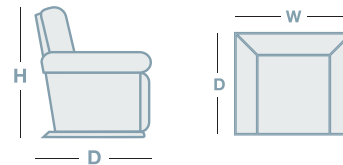

OVERVIEW

Experience the ultimate in reclining with the First Class Collection. Do you need a place to relax, kick up your feet, enjoy a movie or a game, have a drink, and entertain? You can do all this on the Ryan. Plus, it can lie flat and has independently controlled adjustable headrest and footrest. The Ryan has it all!

FEATURES & OPTIONS

- Power lay-flat mechanism
- Power adjustable headrest
- USB Port

HOW TO MEASURE

IN THE RANGE

	W	D	H
 Power Recliner	825mm	1015mm	1090mm
 2.5 Seater Twin Power Recliner	1385mm	1015mm	1090mm
 3 Seater Twin Power Recliner	1945mm	1015mm	1090mm
Reading Light Console	335mm	865mm	610mm
1 Seater Pwr Recl LHF/RHF	720mm	1015mm	1090mm