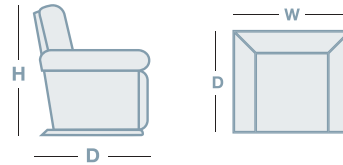

ROYAL

OVERVIEW

The contemporary Royal Recliner allows you to relax in style, with a 360 degree swivel plus a manual adjustable headrest, this really is customised comfort at its best. The Royal also allows you to put your feet up with the free standing footstool. Available in three base colours and in two sizes – standard and large.

FEATURES & OPTIONS

- 360 degree swivel on the recliner. The chair swivels within the stem - the base does not move
- Base offered in 3 colours: Oak, Walnut and Wenge
- Effortless recline by using your own body weight
- Adjustable reclining tension - easy to reach knob on outside of chair
- Manual adjustable headrest
- Free standing footstool

HOW TO MEASURE

IN THE RANGE

		W	D	H
	Royal Recliner	770mm	840mm	1000mm
	Royal Large Recliner	820mm	850mm	1030mm
	Royal Footstool	510mm	490mm	430mm

CONNECT WITH US

www.la-z-boy.co.nz • www.la-z-boy.com.au

LA Z BOY®
Live life Comfortably.™