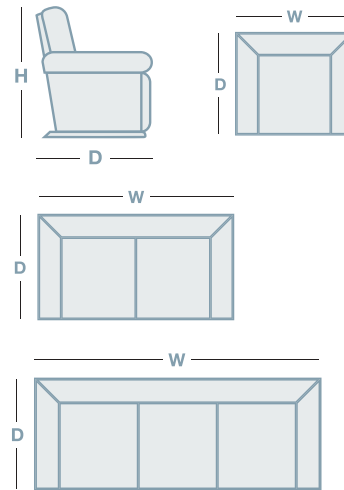

HOW TO MEASURE